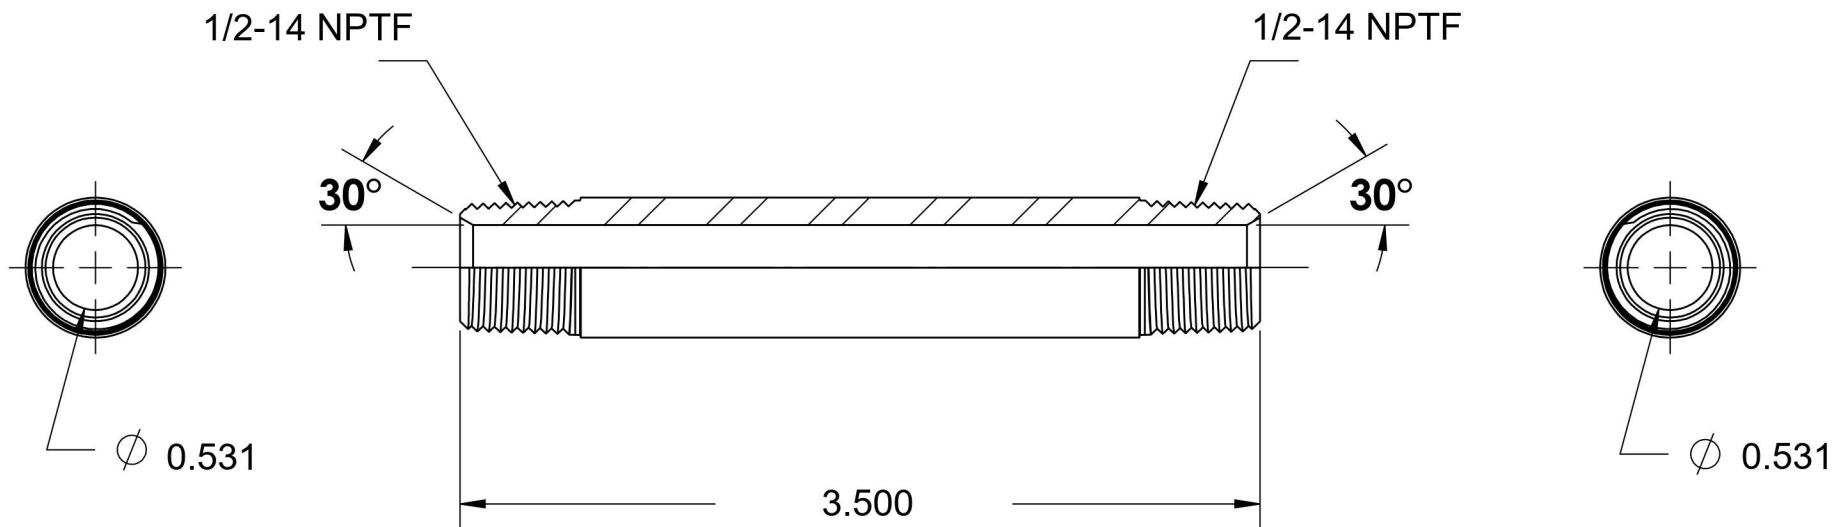

# 5404-N-08X3.500

Steel, SAE J514 Pipe Long Nipple, 1/2" Male NPTF 30° x 1/2" Male NPTF 30°

6701 Cochran Road  
Solon, Ohio 44139  
Phone: (440) 248-1880  
Toll Free: 1-888-331-1523

#### Series Description

SAE J514 Pipe Long Nipple