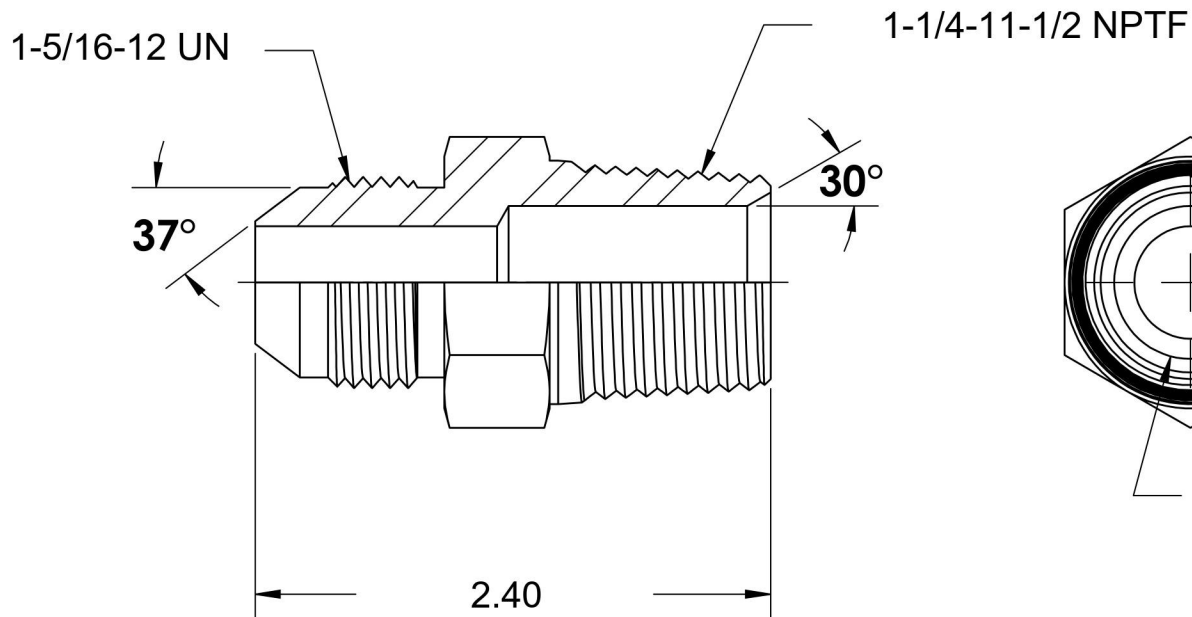

2404-16-20-B

Brass, SAE J514 37° Flare Male Connector, 1" Male JIC x 1-1/4" Male NPTF 30°

6701 Cochran Road
Solon, Ohio 44139
Phone: (440) 248-1880
Toll Free: 1-888-331-1523

Temperature Rating	Material	Industry Standards	Series
-325°F to 400°F	C360 Brass	SAE J514 , SAE J476	2404-B
Pressure Rating	Finish		Series Description
1600 psi	Natural Finish		SAE J514 37° Flare Male Connector