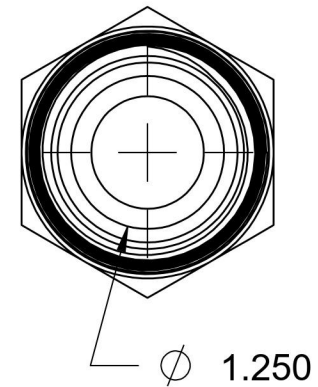

2404-16-20-B

Brass, SAE J514 37° Flare Male Connector, 1" Male JIC x 1-1/4" Male NPTF 30°

6701 Cochran Road
Solon, Ohio 44139
Phone: (440) 248-1880
Toll Free: 1-888-331-1523

Temperature Rating	Material	Industry Standards	Series
-325°F to 400°F	C360 Brass	SAE J514 , SAE J476	2404-B
Pressure Rating	Finish		Series Description
1600 psi	Natural Finish		SAE J514 37° Flare Male Connector