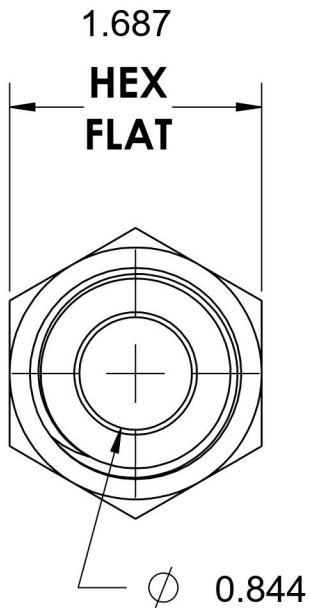

2404-16-20-B

Brass, SAE J514 37° Flare Male Connector, 1" Male JIC x 1-1/4" Male NPTF 30°

6701 Cochran Road
Solon, Ohio 44139
Phone: (440) 248-1880
Toll Free: 1-888-331-1523

Temperature Rating	Material	Industry Standards	Series
-325°F to 400°F	C360 Brass	SAE J514 , SAE J476	2404-B
Pressure Rating	Finish		Series Description
1600 psi	Natural Finish		SAE J514 37° Flare Male Connector