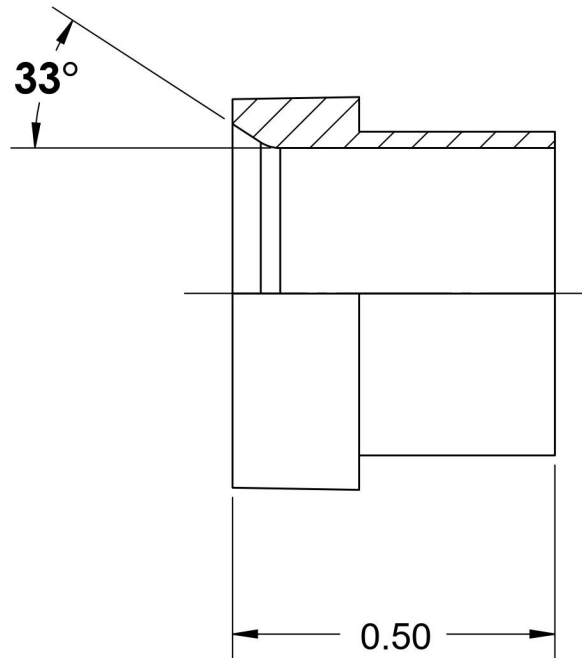

# 0319-06-B

Brass, SAE J514 37° Flare Tube Sleeve, 3/8" JIC Tube Sleeve

6701 Cochran Road  
Solon, Ohio 44139  
Phone: (440) 248-1880  
Toll Free: 1-888-331-1523

**Temperature Rating**

-325°F to 400°F

**Pressure Rating**

0319-B

**Series Description**

SAE J514 37° Flare Tube Sleeve