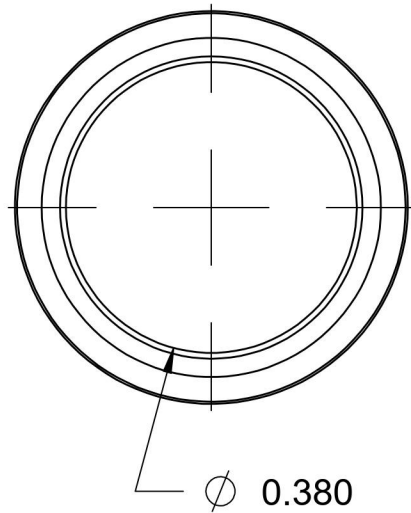

# 0319-06-B

Brass, SAE J514 37° Flare Tube Sleeve, 3/8" JIC Tube Sleeve

6701 Cochran Road  
Solon, Ohio 44139  
Phone: (440) 248-1880  
Toll Free: 1-888-331-1523

**Temperature Rating**

-325°F to 400°F

**Pressure Rating**

0319-B

**Series Description**

SAE J514 37° Flare Tube Sleeve