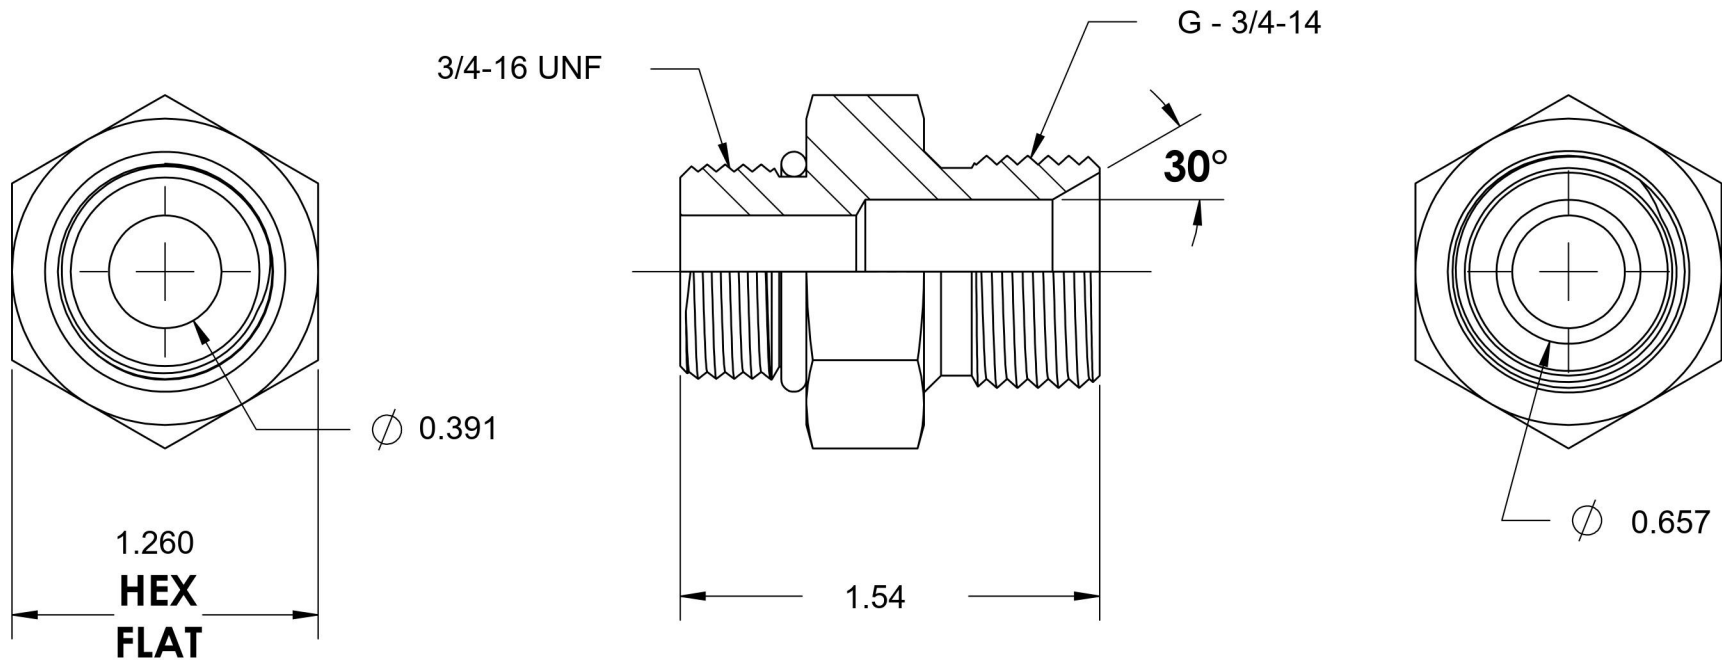

7062-08-12-SS

Stainless Steel, SAE J1926 O-Ring Boss Male BSPP Port/Line Adapter, 3/4-16 Male ORB x 3/4-14 Male BSPP 60° Line/Port

6701 Cochran Road
Solon, Ohio 44139
Phone: (440) 248-1880
Toll Free: 1-888-331-1523

Temperature Rating	Material	Industry Standards	Series
-40°F to 250°F	316/316L Stainless Steel	SAE J1926, ISO 1179	7062-SS
Pressure Rating	Finish	ISO 8434-6	Series Description
2900 psi	Passivated		SAE J1926 O-Ring Boss Male BSPP Port/Line Adapter