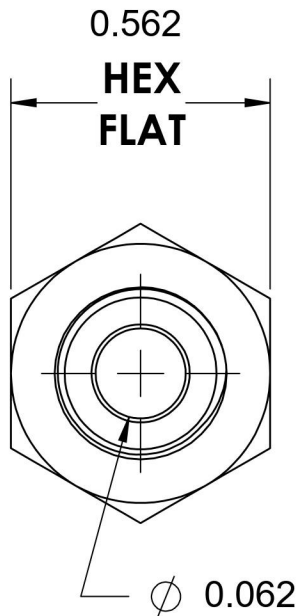

# 2405-02-02-SS

Stainless Steel, SAE J514 Flared Tube Female Connector, 1/8" Male JIC x 1/8" Female NPTF

5/16-24 UNF

1/8-27 NPTF

6701 Cochran Road  
Solon, Ohio 44139  
Phone: (440) 248-1880  
Toll Free: 1-888-331-1523