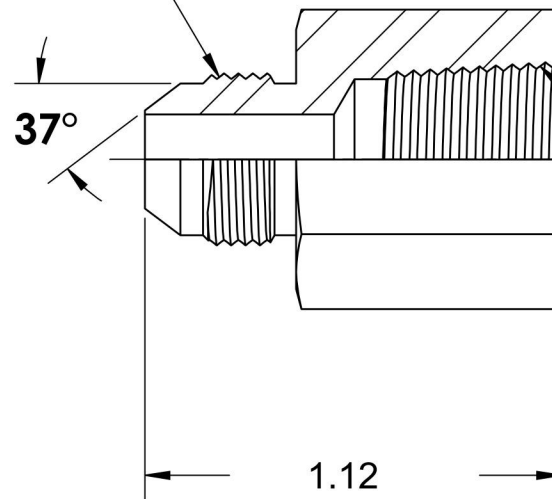

# 2405-02-02-SS

Stainless Steel, SAE J514 Flared Tube Female Connector, 1/8" Male JIC x 1/8" Female NPTF

5/16-24 UNF

1/8-27 NPTF

6701 Cochran Road  
Solon, Ohio 44139  
Phone: (440) 248-1880  
Toll Free: 1-888-331-1523