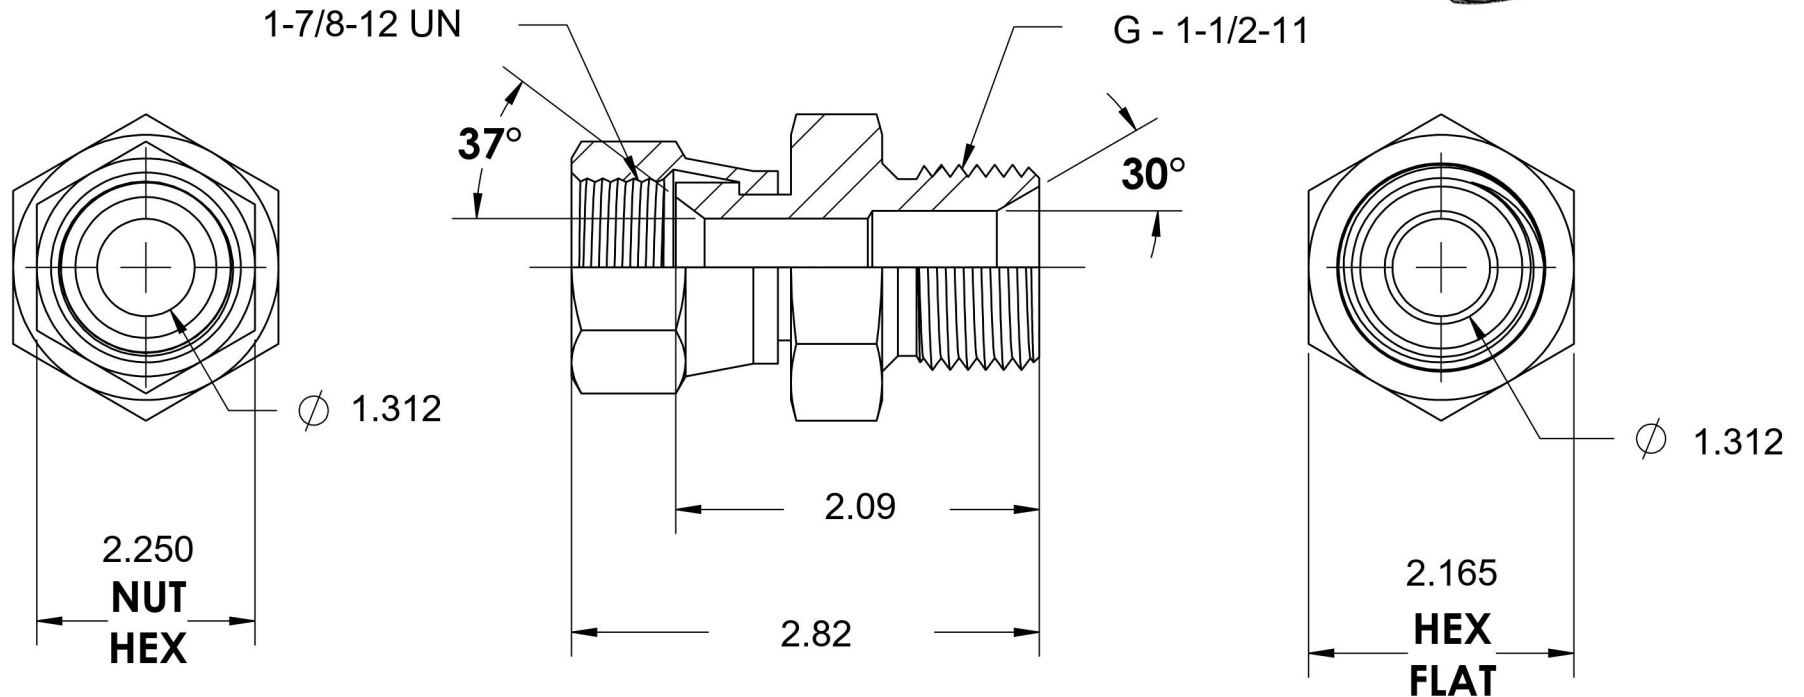

# 7022-24-24-SS

Stainless Steel, SAE J514 37° Flare Swivel Male BSPP Port/Line Connector, 1-1/2" Female JIC Swivel x 1-1/2-11 Male BSPP 60° Line/Port

6701 Cochran Road  
Solon, Ohio 44139  
Phone: (440) 248-1880  
Toll Free: 1-888-331-1523

<b>Temperature Rating</b>	<b>Material</b>	<b>Industry Standards</b>	<b>Series</b>
-425°F to 1200°F	316/316L Stainless Steel	SAE J514, ISO 1179	7022-SS
<b>Pressure Rating</b>	<b>Finish</b>	ISO 8434-6	<b>Series Description</b>
1500 psi	Passivated		SAE J514 37° Flare Swivel Male BSPP Port/Line Connector