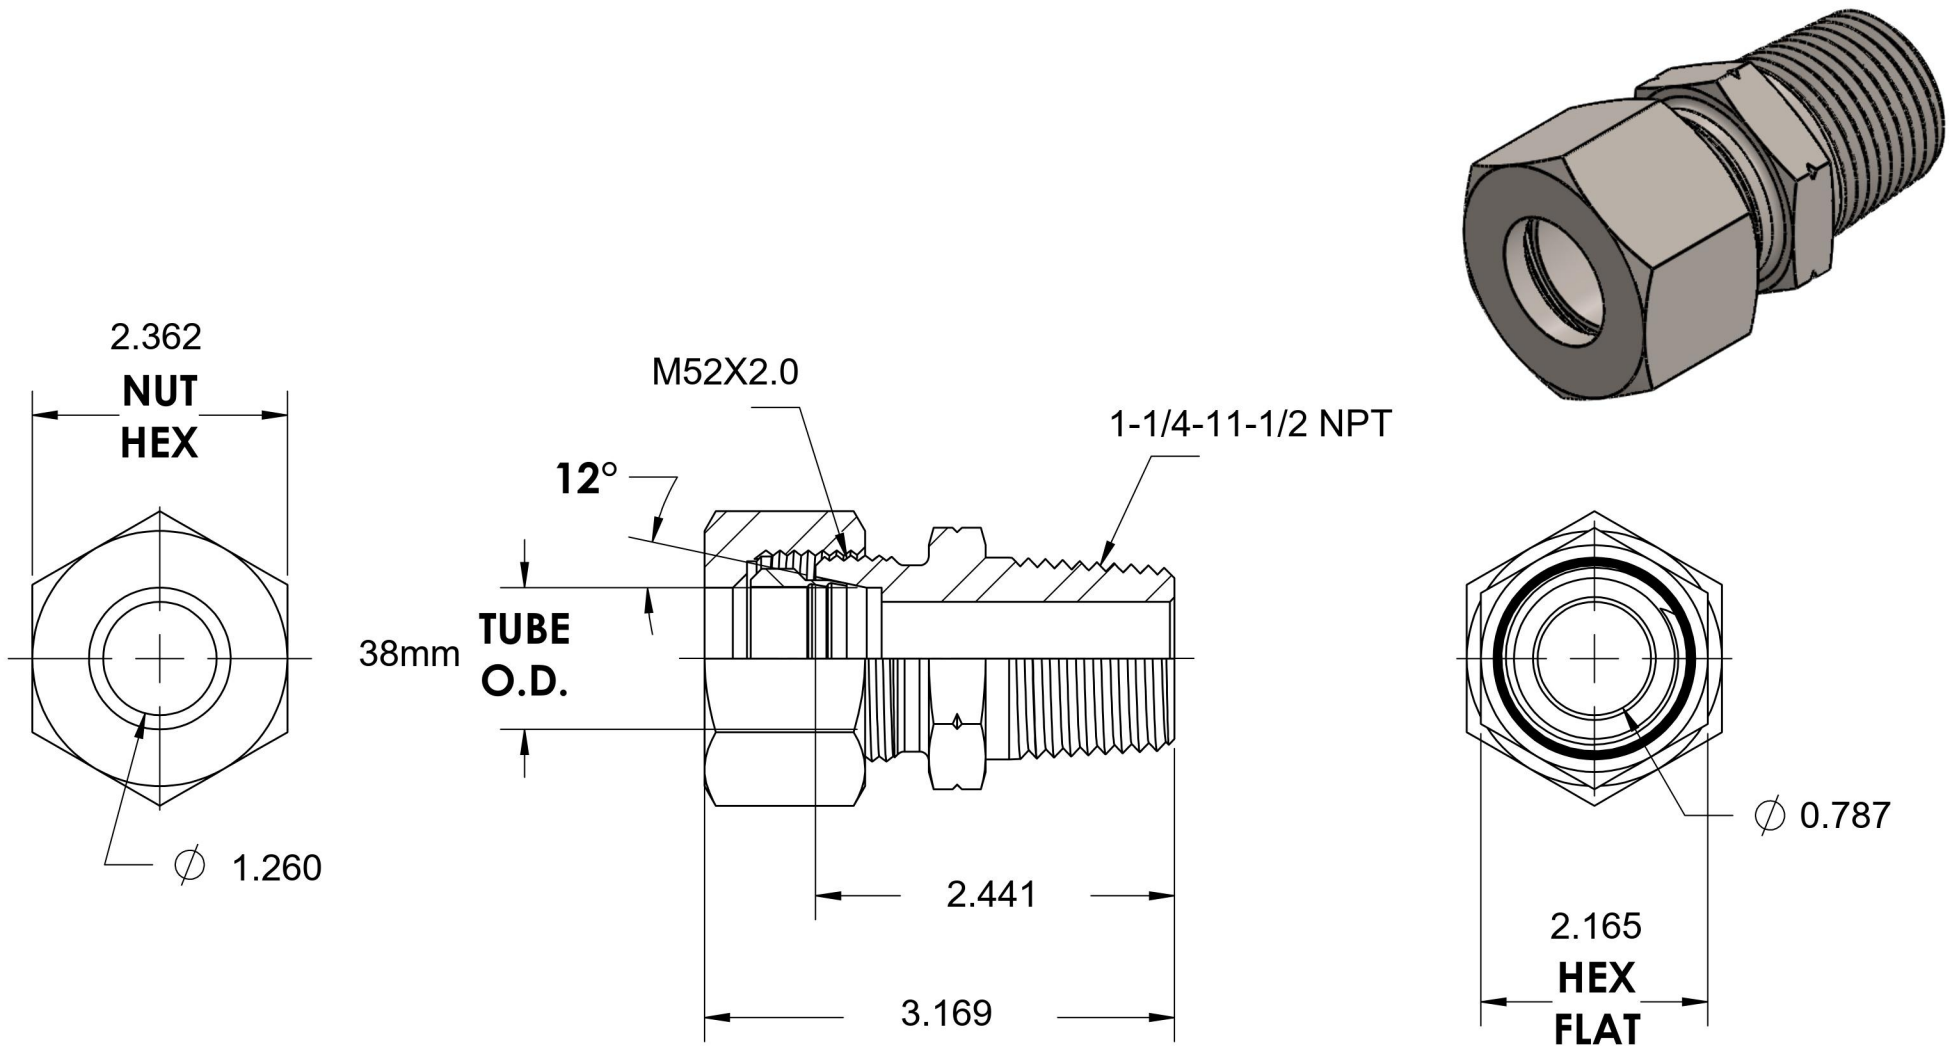

# D2404-S38-20-SS

Stainless Steel, DIN 2353 Male Connector, Heavy 38mm Tube OD x 1 1/4" NPT

6701 Cochran Road  
Solon, Ohio 44139  
Phone: (440) 248-1880  
Toll Free: 1-888-331-1523

<b>Temperature Rating</b>	<b>Material</b>	<b>Industry Standards</b>	<b>Series</b>
-425°F to 1200°F	316Ti Stainless	DIN 2353, ISO 8434-1 ANSI/ASME B1.20.1	D2404
<b>Pressure Rating</b>	<b>Finish</b>		<b>Series Description</b>
4569psi	Passivation		DIN 2353 Flareless Tube Male Connector