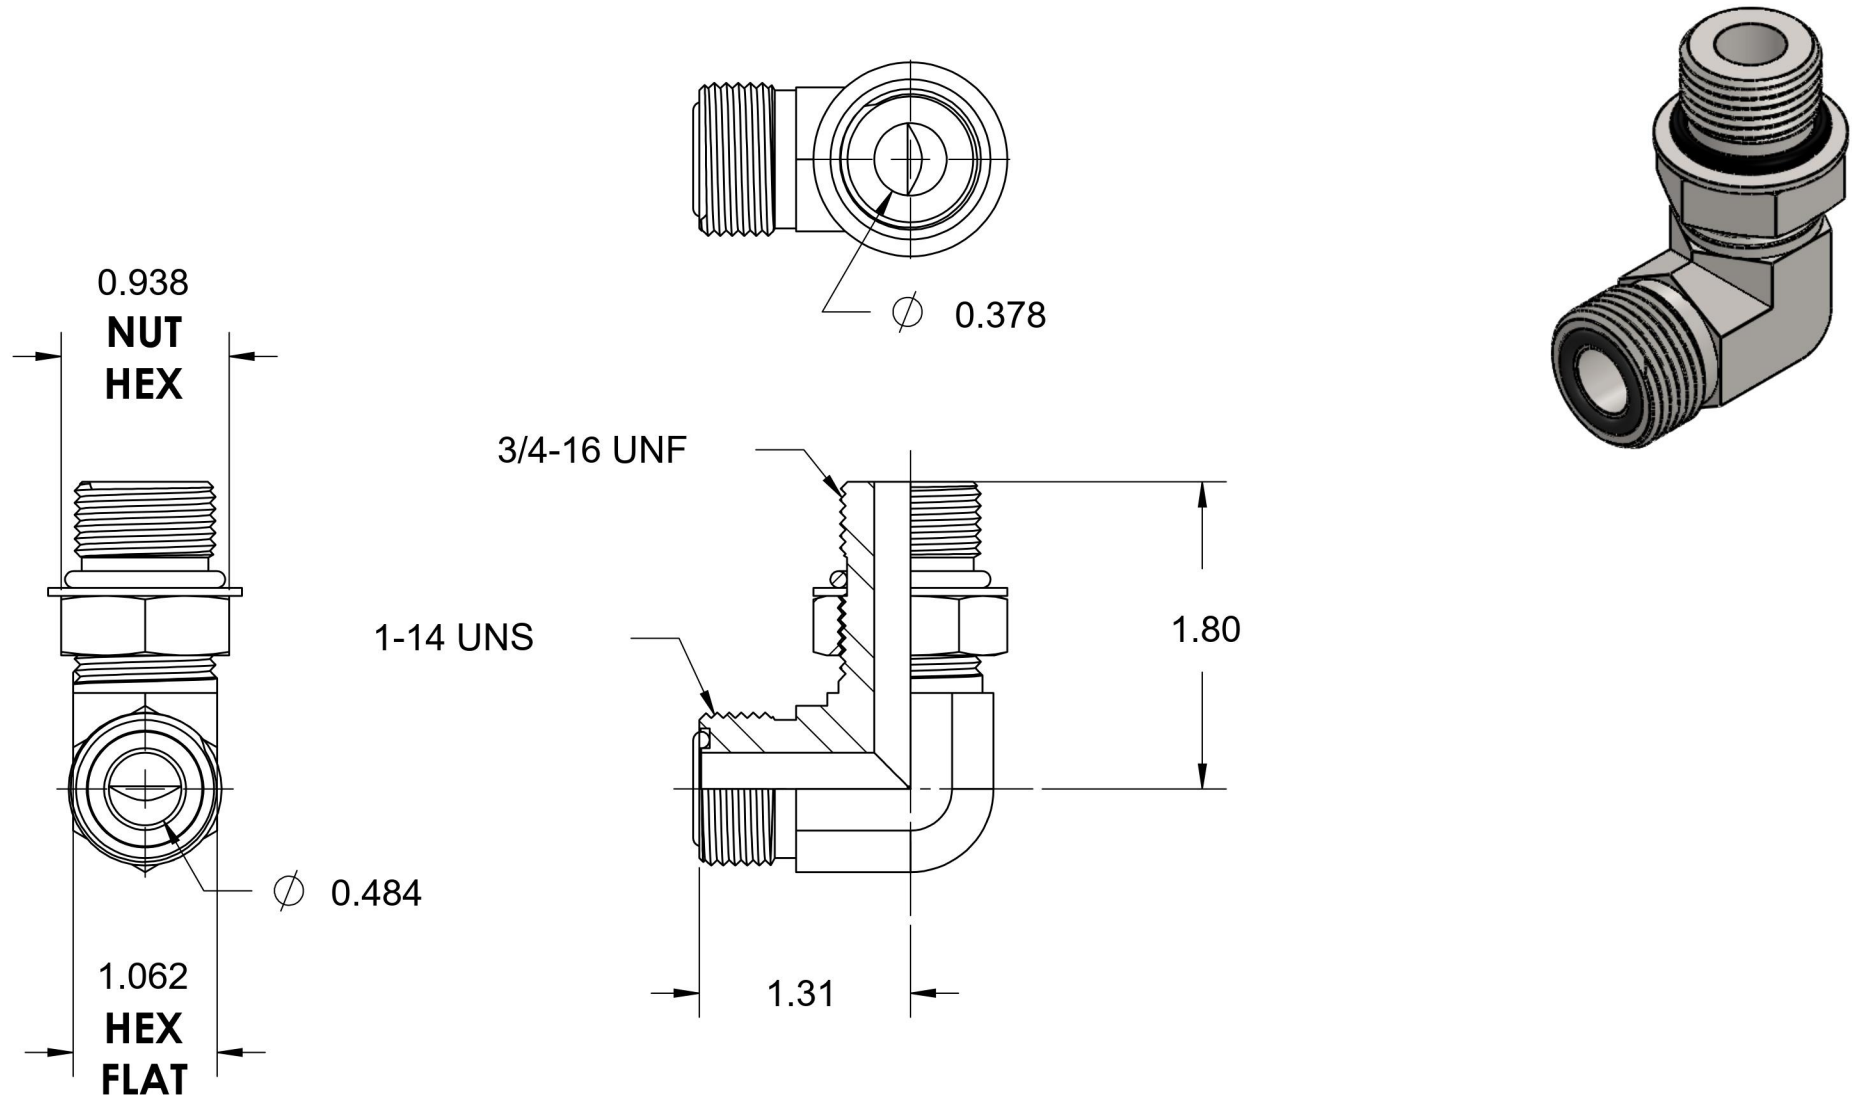

# FS6801-10-08-NWO-FG

Steel, SAE J1453 O-Ring Face Seal 90° Adjustable Port Elbow, 5/8" Male ORFS x 3/4-16 Male Adjustable ORB

6701 Cochran Road  
Solon, Ohio 44139  
Phone: (440) 248-1880  
Toll Free: 1-888-331-1523

**Temperature Rating**

-40°F to 250°F

**Pressure Rating**

6000 psi

**Material**

C1045 Steel

**Finish**

Trivalent Zinc

**Industry Standards**

SAE J1453, SAE J1926-2  
ASTM B633

**Series**

FS6801-NWO-FG

**Series Description**

SAE J1453 O-Ring Face Seal  
90° Adjustable Port Elbow