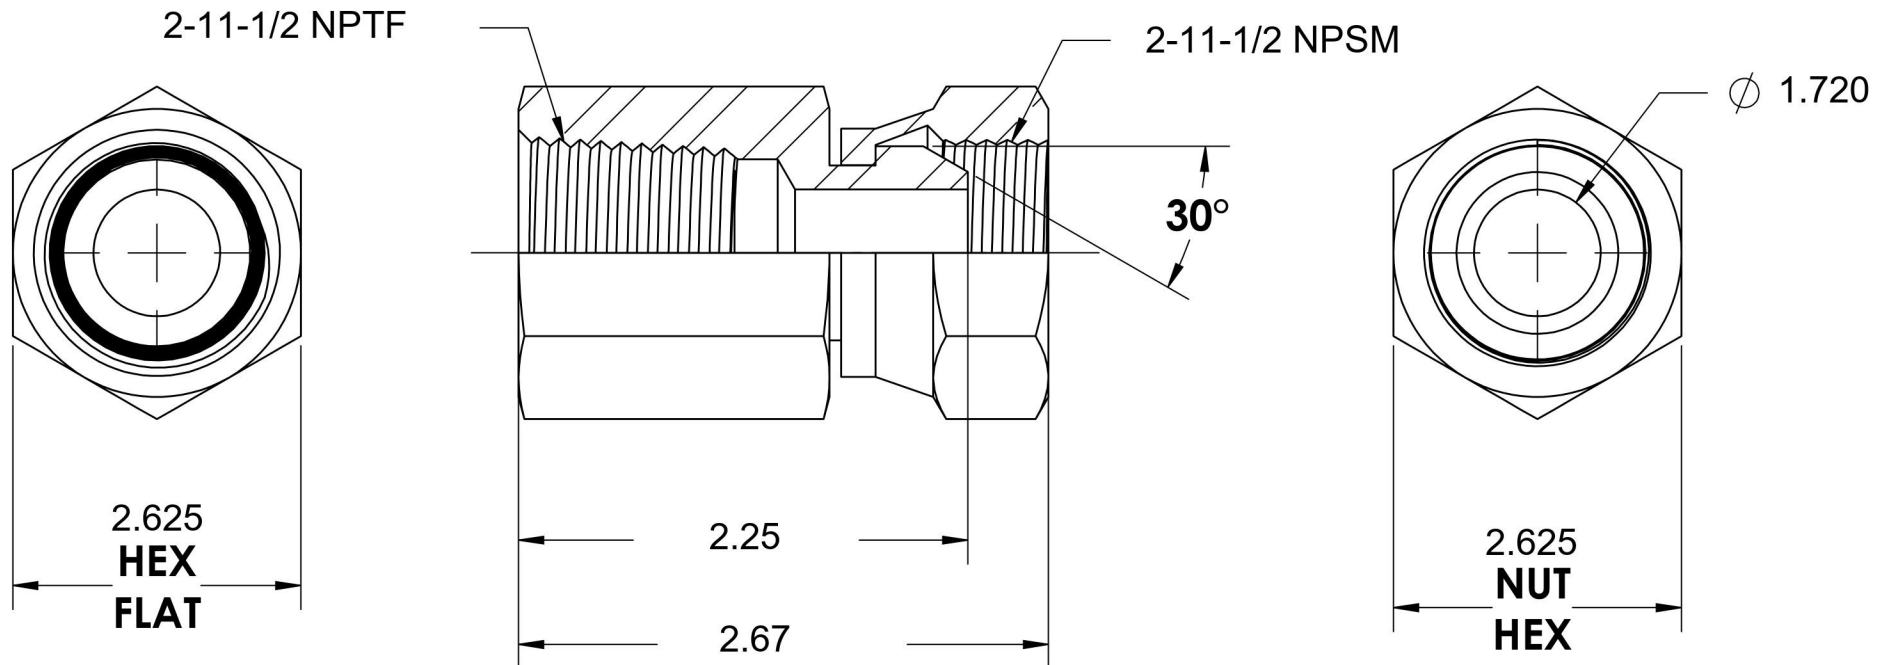

1405-32-32-SS

Stainless Steel, SAE J514 NPSM Swivel Female Connector, 2" Female NPTF x 2" Female NPSM Swivel

6701 Cochran Road
Solon, Ohio 44139
Phone: (440) 248-1880
Toll Free: 1-888-331-1523

Temperature Rating	-425°F to 1200°F	Material	316/316L Stainless Steel	Industry Standards	SAE J514, SAE J476	Series	1405-SS
Pressure Rating	1500 psi	Finish	Passivated			Series Description	SAE J514 NPSM Swivel Female Connector