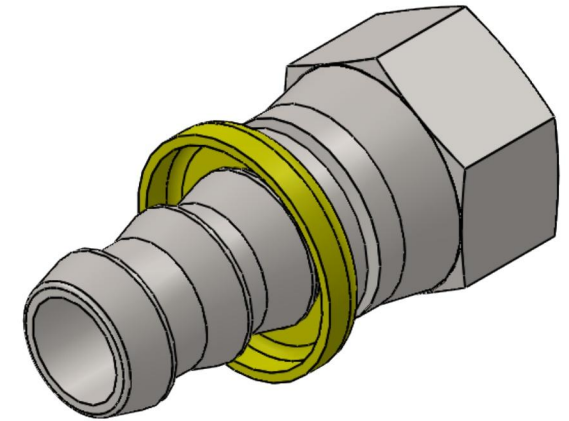

# 2111-08-10-SS

Stainless Steel, SAE J514 Push-Lok Swivel Hose Connector, 1/2" Push-Lok Hose Barb x 5/8" Female JIC Swivel

6701 Cochran Road  
Solon, Ohio 44139  
Phone: (440) 248-1880  
Toll Free: 1-888-331-1523

<b>Temperature Rating</b>	<b>Material</b>	<b>Industry Standards</b>	<b>Series</b>
-50°F to 185°F	316/316L Stainless Steel	SAE J514	2111-SS
<b>Pressure Rating</b>	<b>Finish</b>		<b>Series Description</b>
150 psi	Passivated		SAE J514 Push-Lok Swivel Hose Connector