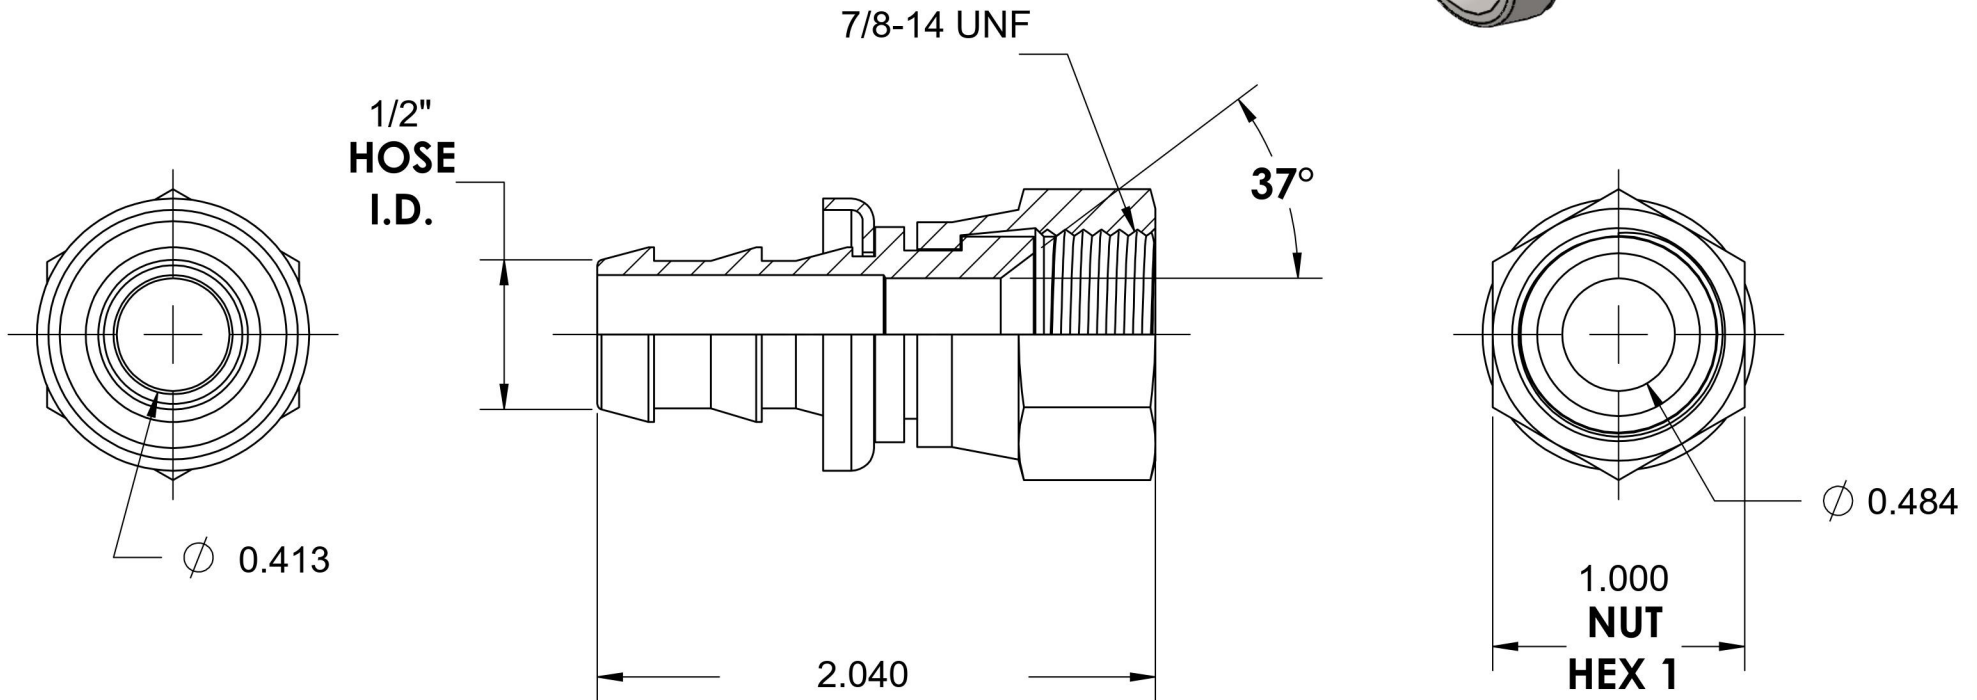

# 2111-08-10-SS

Stainless Steel, SAE J514 Push-Lok Swivel Hose Connector, 1/2" Push-Lok Hose Barb x 5/8" Female JIC Swivel

6701 Cochran Road  
Solon, Ohio 44139  
Phone: (440) 248-1880  
Toll Free: 1-888-331-1523

<b>Temperature Rating</b>	<b>Material</b>	<b>Industry Standards</b>	<b>Series</b>
-50°F to 185°F	316/316L Stainless Steel	SAE J514	2111-SS
<b>Pressure Rating</b>	<b>Finish</b>		<b>Series Description</b>
150 psi	Passivated		SAE J514 Push-Lok Swivel Hose Connector