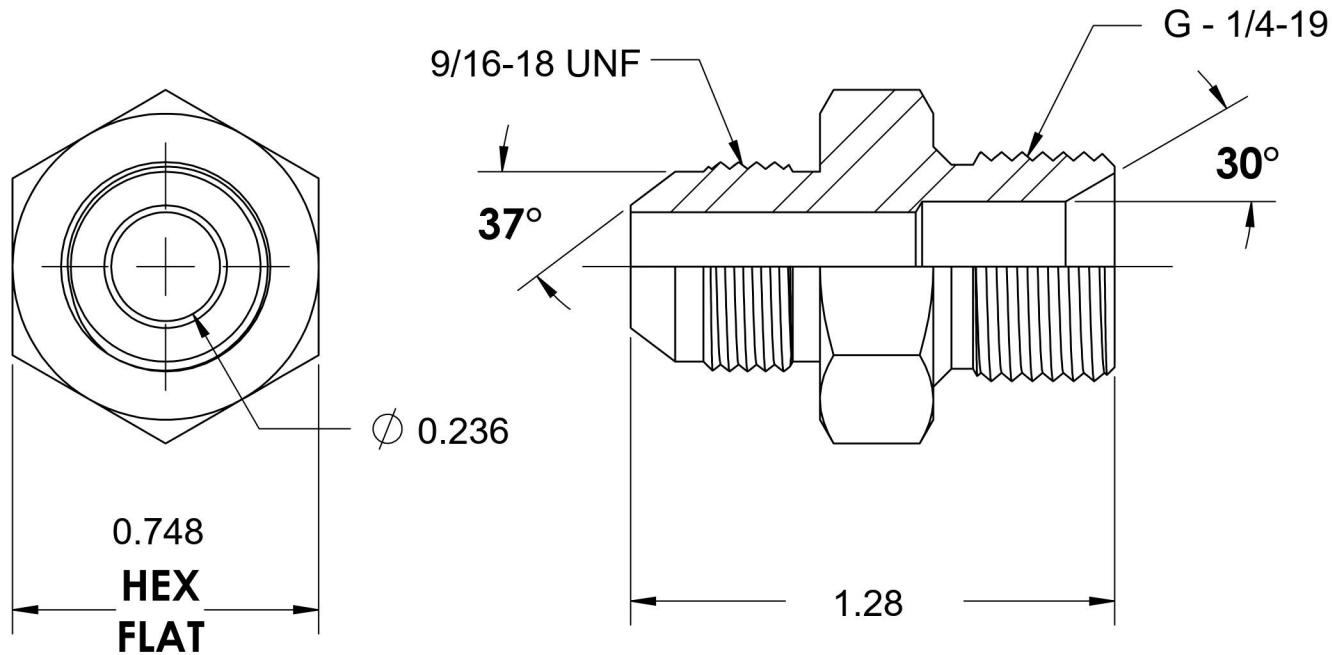

7002-06-04-SS

Stainless Steel, SAE J514 37° Flare Male BSPP Port/Line Connector, 3/8" Male JIC x 1/4-19 Male BSPP 60° Line/Port

6701 Cochran Road
Solon, Ohio 44139
Phone: (440) 248-1880
Toll Free: 1-888-331-1523

Temperature Rating	Material	Industry Standards	Series
-425°F to 1200°F	316/316L Stainless Steel	SAE J514, ISO 1179	7002-SS
Pressure Rating	Finish	ISO 8434-6	Series Description
5100 psi	Passivated		SAE J514 37° Flare Male BSPP Port/Line Connector