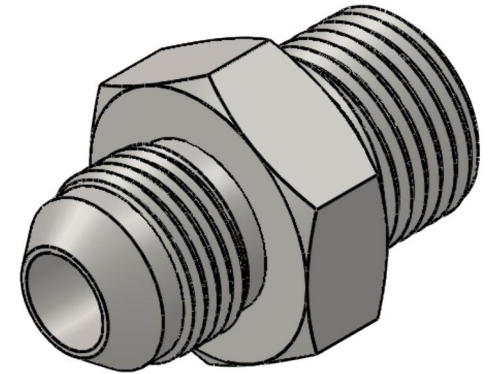

7002-06-04-SS

Stainless Steel, SAE J514 37° Flare Male BSPP Port/Line Connector, 3/8" Male JIC x 1/4-19 Male BSPP 60° Line/Port

6701 Cochran Road
Solon, Ohio 44139
Phone: (440) 248-1880
Toll Free: 1-888-331-1523

Temperature Rating	Material	Industry Standards	Series
-425°F to 1200°F	316/316L Stainless Steel	SAE J514, ISO 1179	7002-SS
Pressure Rating	Finish	ISO 8434-6	Series Description
5100 psi	Passivated		SAE J514 37° Flare Male BSPP Port/Line Connector