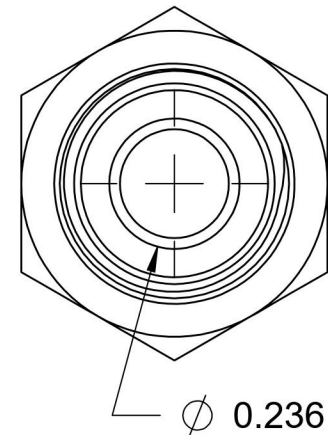

7002-06-04-SS

Stainless Steel, SAE J514 37° Flare Male BSPP Port/Line Connector, 3/8" Male JIC x 1/4-19 Male BSPP 60° Line/Port

6701 Cochran Road
Solon, Ohio 44139
Phone: (440) 248-1880
Toll Free: 1-888-331-1523