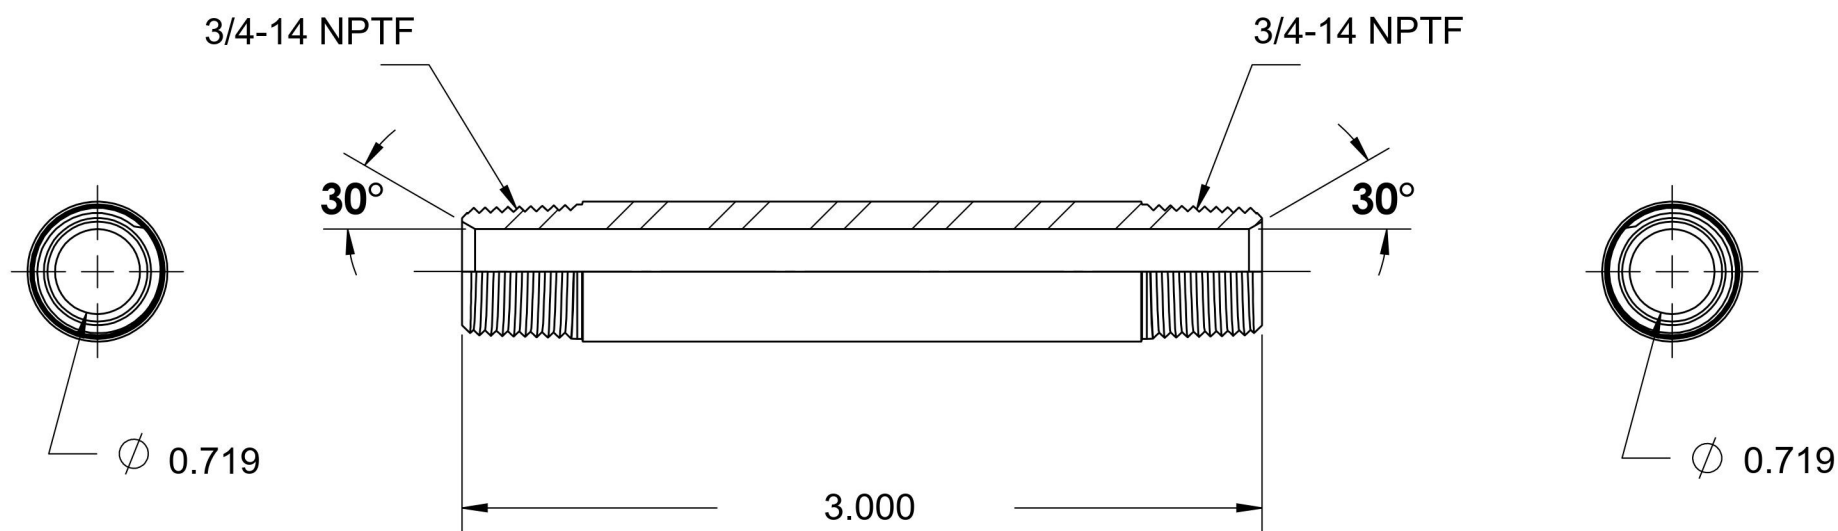

5404-N-12X3.000-SS

Stainless Steel, SAE J514 Pipe Long Nipple, 3/4" Male NPTF 30° x 3/4" Male NPTF 30°

6701 Cochran Road
Solon, Ohio 44139
Phone: (440) 248-1880
Toll Free: 1-888-331-1523

Temperature Rating	Material	Industry Standards	Series
-425°F to 1200°F	316/316L Stainless Steel	SAE J514, SAE J476	5404-N-SS
Pressure Rating	Finish		Series Description
6600 psi	Passivated		SAE J514 Pipe Long Nipple