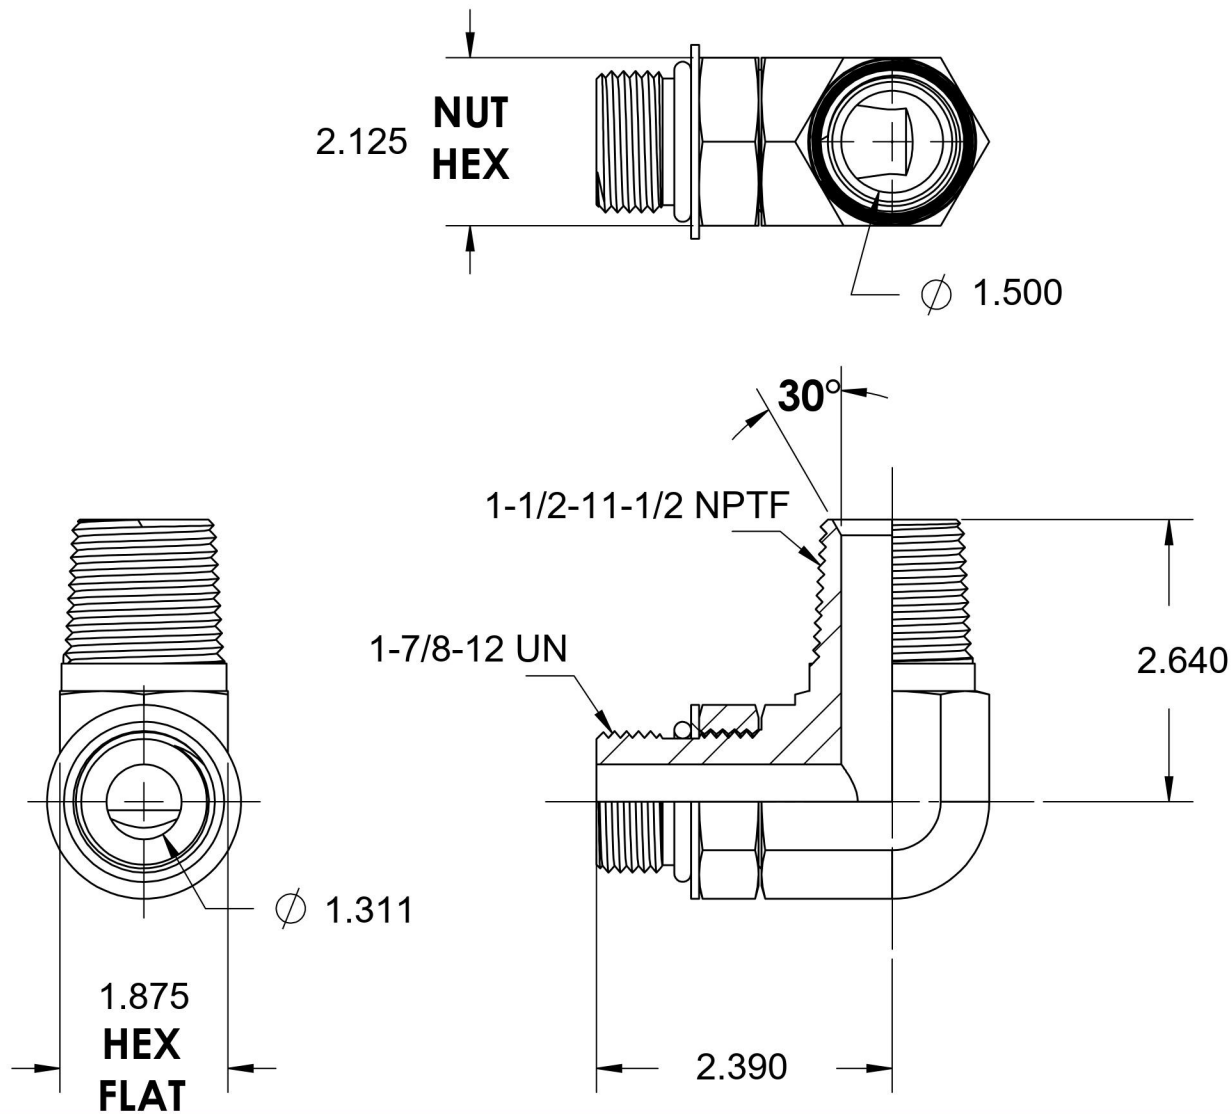

# 6806-24-24-NWO-SS

Stainless Steel, SAE J1926 Adjustable O-Ring Boss 90° Male Elbow, 1-7/8-12 Male Adjustable ORB x 1-1/2" Male NPTF 30°

6701 Cochran Road  
Solon, Ohio 44139  
Phone: (440) 248-1880  
Toll Free: 1-888-331-1523

<b>Temperature Rating</b>	<b>Material</b>	<b>Industry Standards</b>	<b>Series</b>
-40°F to 250°F	316/316L Stainless Steel	SAE J1926-3, SAE J476 SAE J515	6806-NWO-SS
<b>Pressure Rating</b>	<b>Finish</b>		<b>Series Description</b>
1500 psi	Passivated		SAE J1926 Adjustable O-Ring Boss 90° Male Elbow