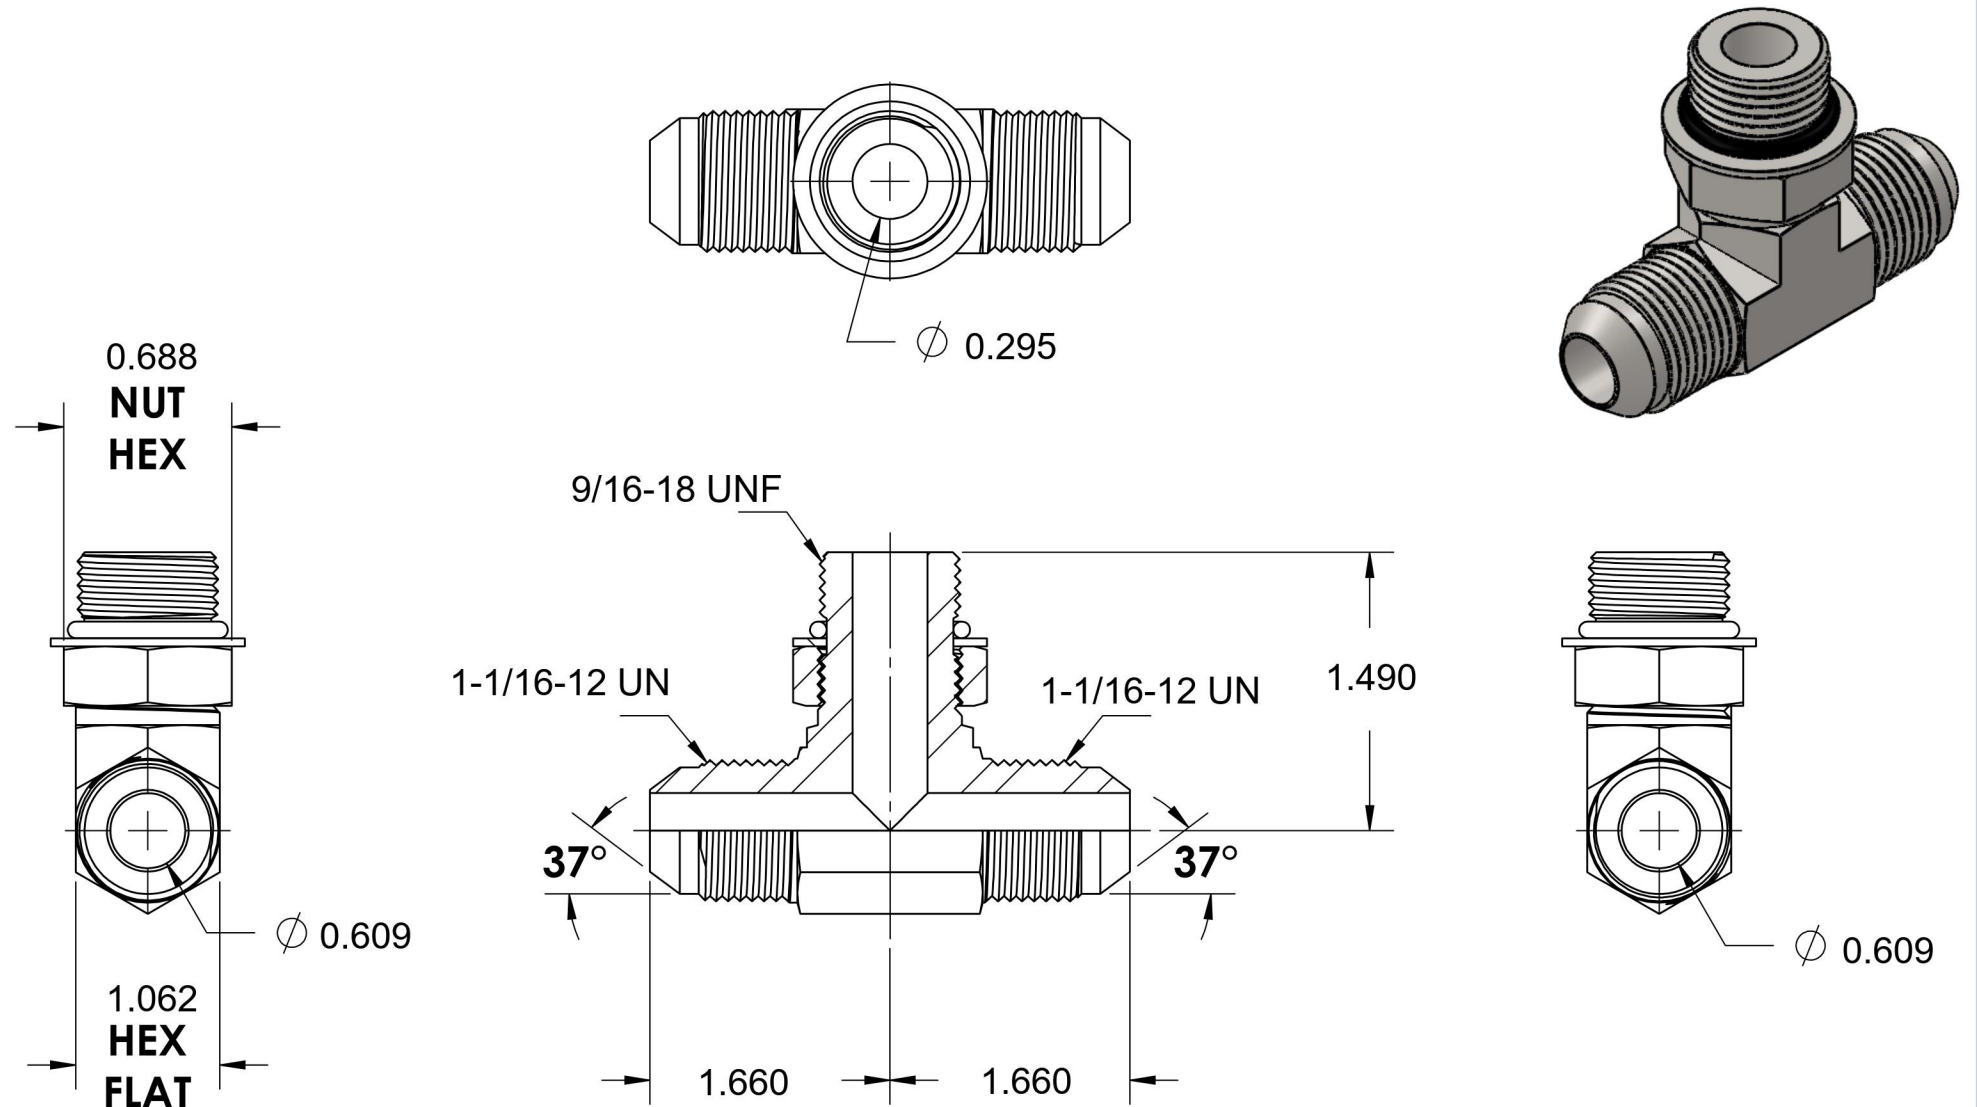

6803-12-12-06-NWO-SS

Stainless Steel, SAE J514 37° Flare Adjustable Port Branch Tee, 3/4" Male JIC x 3/4" Male JIC x 9/16-18 Male Adjustable ORB

6701 Cochran Road
Solon, Ohio 44139
Phone: (440) 248-1880
Toll Free: 1-888-331-1523

Temperature Rating

-40°F to 250°F

Pressure Rating

5400 psi

Material

316/316L Stainless Steel

Finish

Passivated

Industry Standards

SAE J514, SAE J1926-3
SAE J515

Series

6803-NWO-SS

Series Description

SAE J514 37° Flare Adjustable
Port Branch Tee