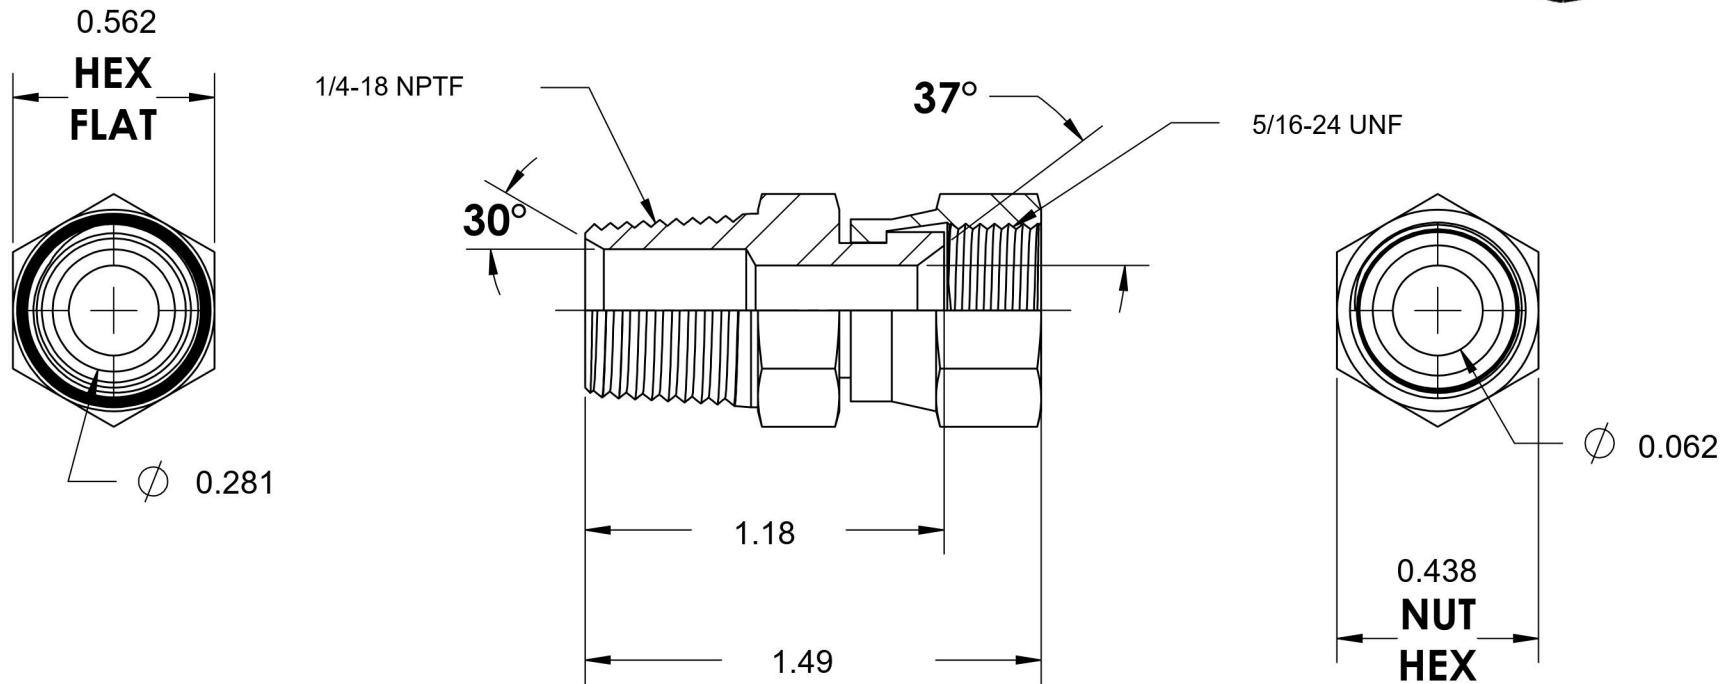

6505-04-02-SS

Stainless Steel, SAE J514 37° Flare Swivel Male Connector, 1/4" Male NPTF 30° x 1/8" Female JIC Swivel

6701 Cochran Road
Solon, Ohio 44139
Phone: (440) 248-1880
Toll Free: 1-888-331-1523

Temperature Rating -425°F to 1200°F	Material 316/316L Stainless Steel	Industry Standards SAE J514 , SAE J476	Series 6505-SS
Pressure Rating 6000 psi	Finish Passivated		Series Description SAE J514 37° Flare Swivel Male Connector