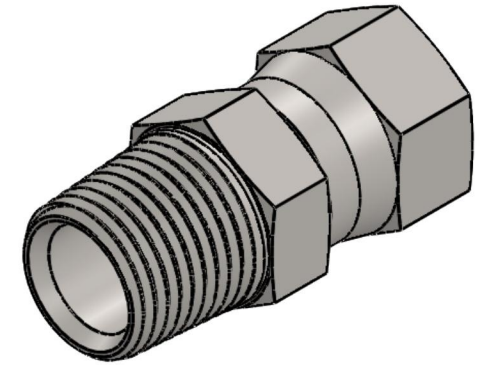

6505-04-02-SS

Stainless Steel, SAE J514 37° Flare Swivel Male Connector, 1/4" Male NPTF 30° x 1/8" Female JIC Swivel

6701 Cochran Road
Solon, Ohio 44139
Phone: (440) 248-1880
Toll Free: 1-888-331-1523

Temperature Rating -425°F to 1200°F	Material 316/316L Stainless Steel	Industry Standards SAE J514 , SAE J476	Series 6505-SS
Pressure Rating 6000 psi	Finish Passivated		Series Description SAE J514 37° Flare Swivel Male Connector