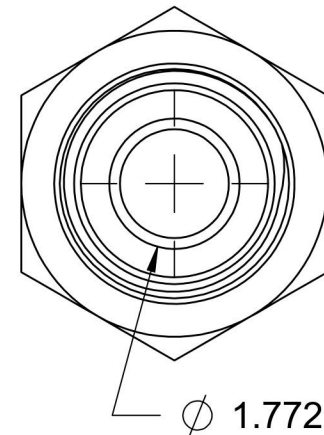

# 7002-24-32

Steel, SAE J514 37° Flare Male BSPP Port/Line Connector, 1-1/2" Male JIC x 2-11 Male BSPP 60° Line/Port

6701 Cochran Road  
Solon, Ohio 44139  
Phone: (440) 248-1880  
Toll Free: 1-888-331-1523

<b>Temperature Rating</b>	<b>Material</b>	<b>Industry Standards</b>	<b>Series</b>
-65°F to 500°F	C1045/12L14 Steel	SAE J514, ISO 1179	7002
<b>Pressure Rating</b>	<b>Finish</b>	ISO 8434-6, ASTM B633	<b>Series Description</b>
1000 psi	Trivalent Zinc		SAE J514 37° Flare Male BSPP Port/Line Connector