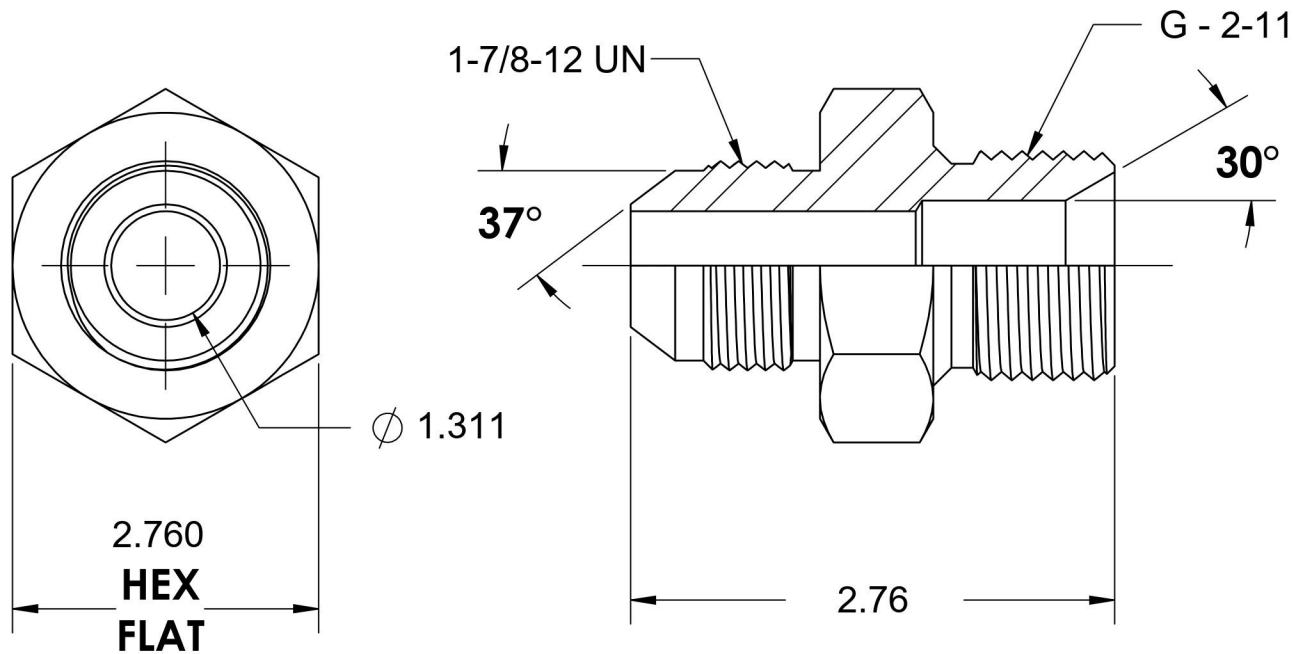

# 7002-24-32

Steel, SAE J514 37° Flare Male BSPP Port/Line Connector, 1-1/2" Male JIC x 2-11 Male BSPP 60° Line/Port

6701 Cochran Road  
Solon, Ohio 44139  
Phone: (440) 248-1880  
Toll Free: 1-888-331-1523

<b>Temperature Rating</b>	<b>Material</b>	<b>Industry Standards</b>	<b>Series</b>
-65°F to 500°F	C1045/12L14 Steel	SAE J514, ISO 1179	7002
<b>Pressure Rating</b>	<b>Finish</b>	ISO 8434-6, ASTM B633	<b>Series Description</b>
1000 psi	Trivalent Zinc		SAE J514 37° Flare Male BSPP Port/Line Connector