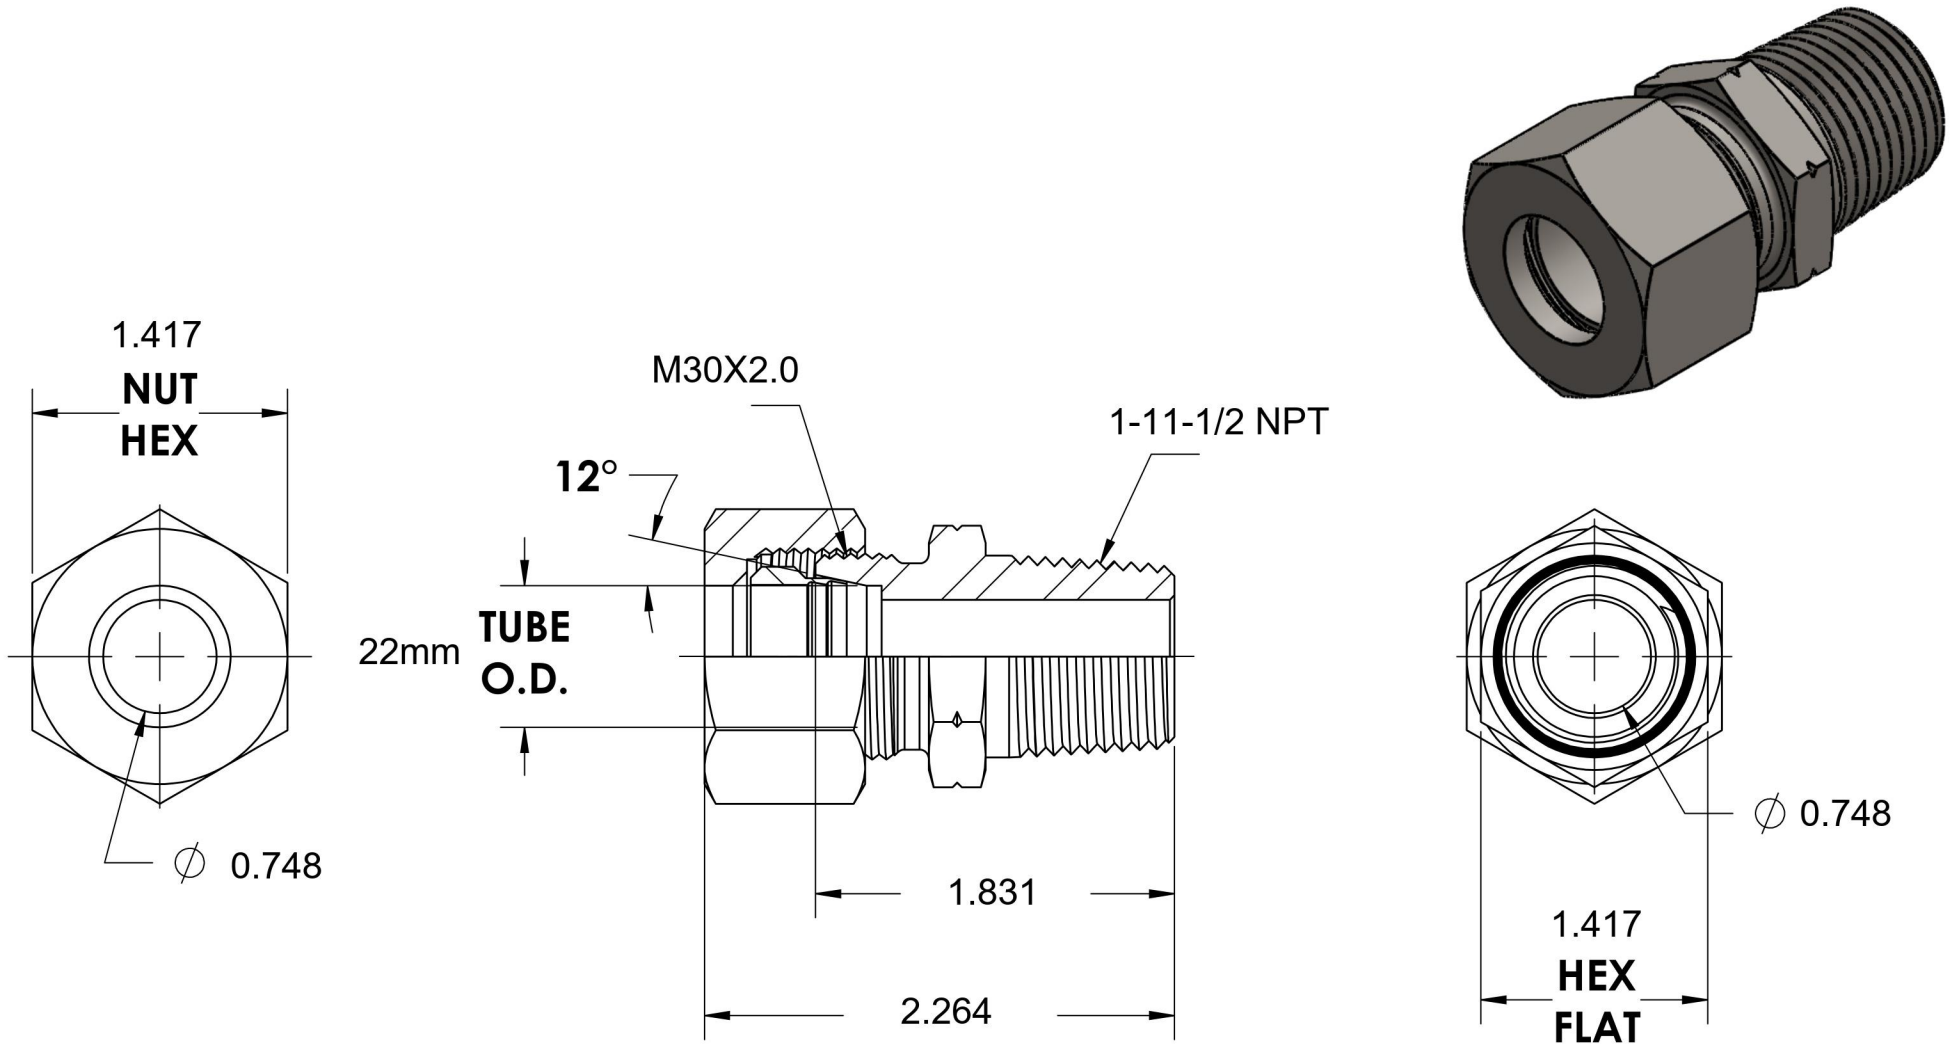

D2404-L22-16

Steel, DIN 2353 Male Connector, Light 22mm Tube OD x 1" NPT

6701 Cochran Road
Solon, Ohio 44139
Phone: (440) 248-1880
Toll Free: 1-888-331-1523

Temperature Rating

-65°F to 500°F

Material

C22 Steel

Industry Standards

DIN 2353, ISO 8434-1
ANSI/ASME B1.20.1

Series

D2404

Pressure Rating

2321psi

Finish

Zinc Nickel

Series Description

DIN 2353 Flareless Tube
Male Connector