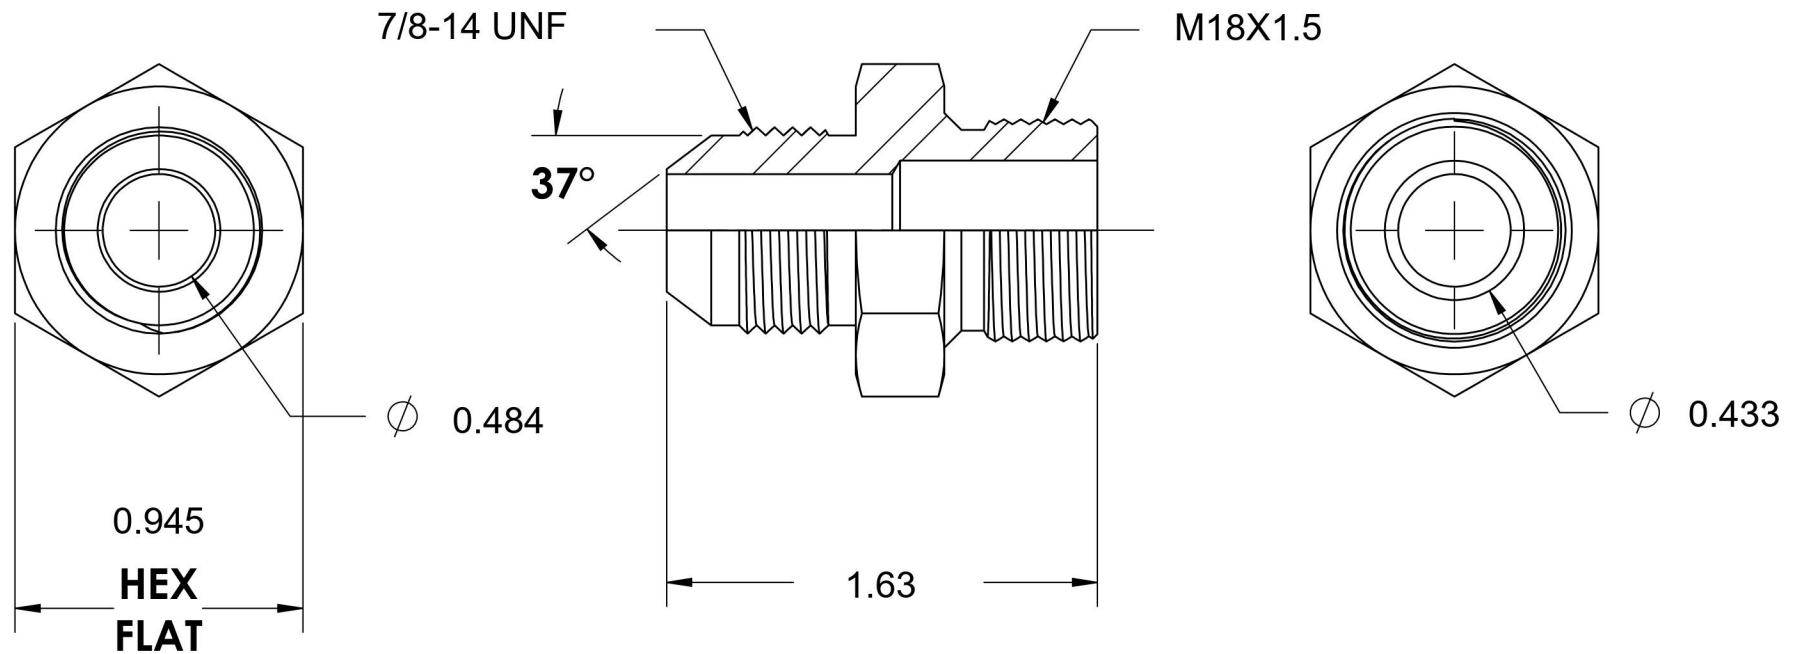

7005-10-18

Steel, SAE J514 37° Flare Male Metric Port/Line Connector, 5/8" Male JIC x M18X1.5 Male Metric 60° Line/Port

6701 Cochran Road
Solon, Ohio 44139
Phone: (440) 248-1880
Toll Free: 1-888-331-1523

Temperature Rating	Material	Industry Standards	Series
-65°F to 500°F	C1045/12L14 Steel	SAE J514, ISO 9974	7005
Pressure Rating	Finish	ASTM B633	Series Description
5000 psi	Trivalent Zinc		SAE J514 37° Flare Male Metric Port/Line Connector