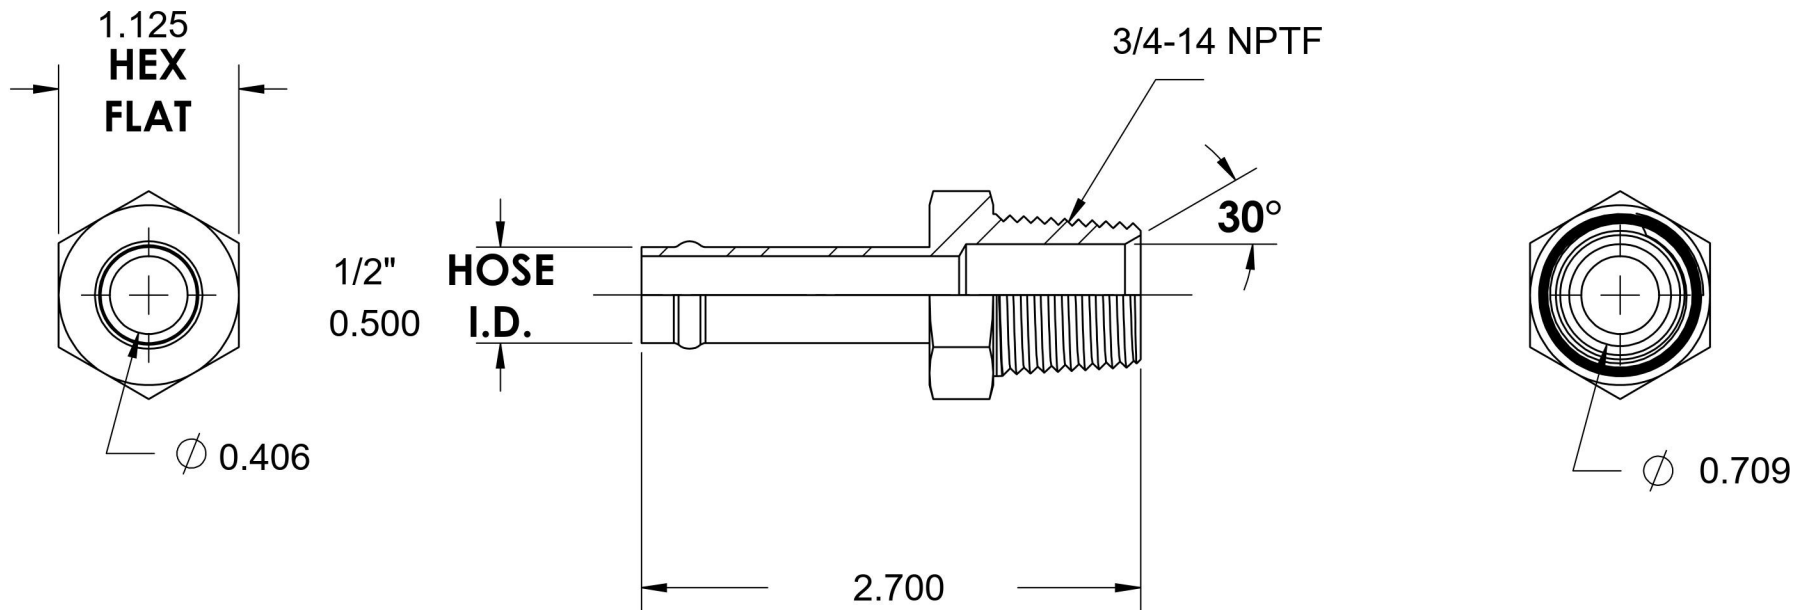

4404-08-12-SS

Stainless Steel, SAE J1231 Hose Bead Male Connector, 1/2" Beaded Hose Barb x 3/4" Male NPTF 30°

6701 Cochran Road
Solon, Ohio 44139
Phone: (440) 248-1880
Toll Free: 1-888-331-1523

Temperature Rating	Material	Industry Standards	Series
-425°F to 1200°F	316/316L Stainless Steel	SAE J1231, SAE J476	4404-SS
Pressure Rating	Finish		Series Description
150 psi	Passivated		SAE J1231 Hose Bead Male Connector