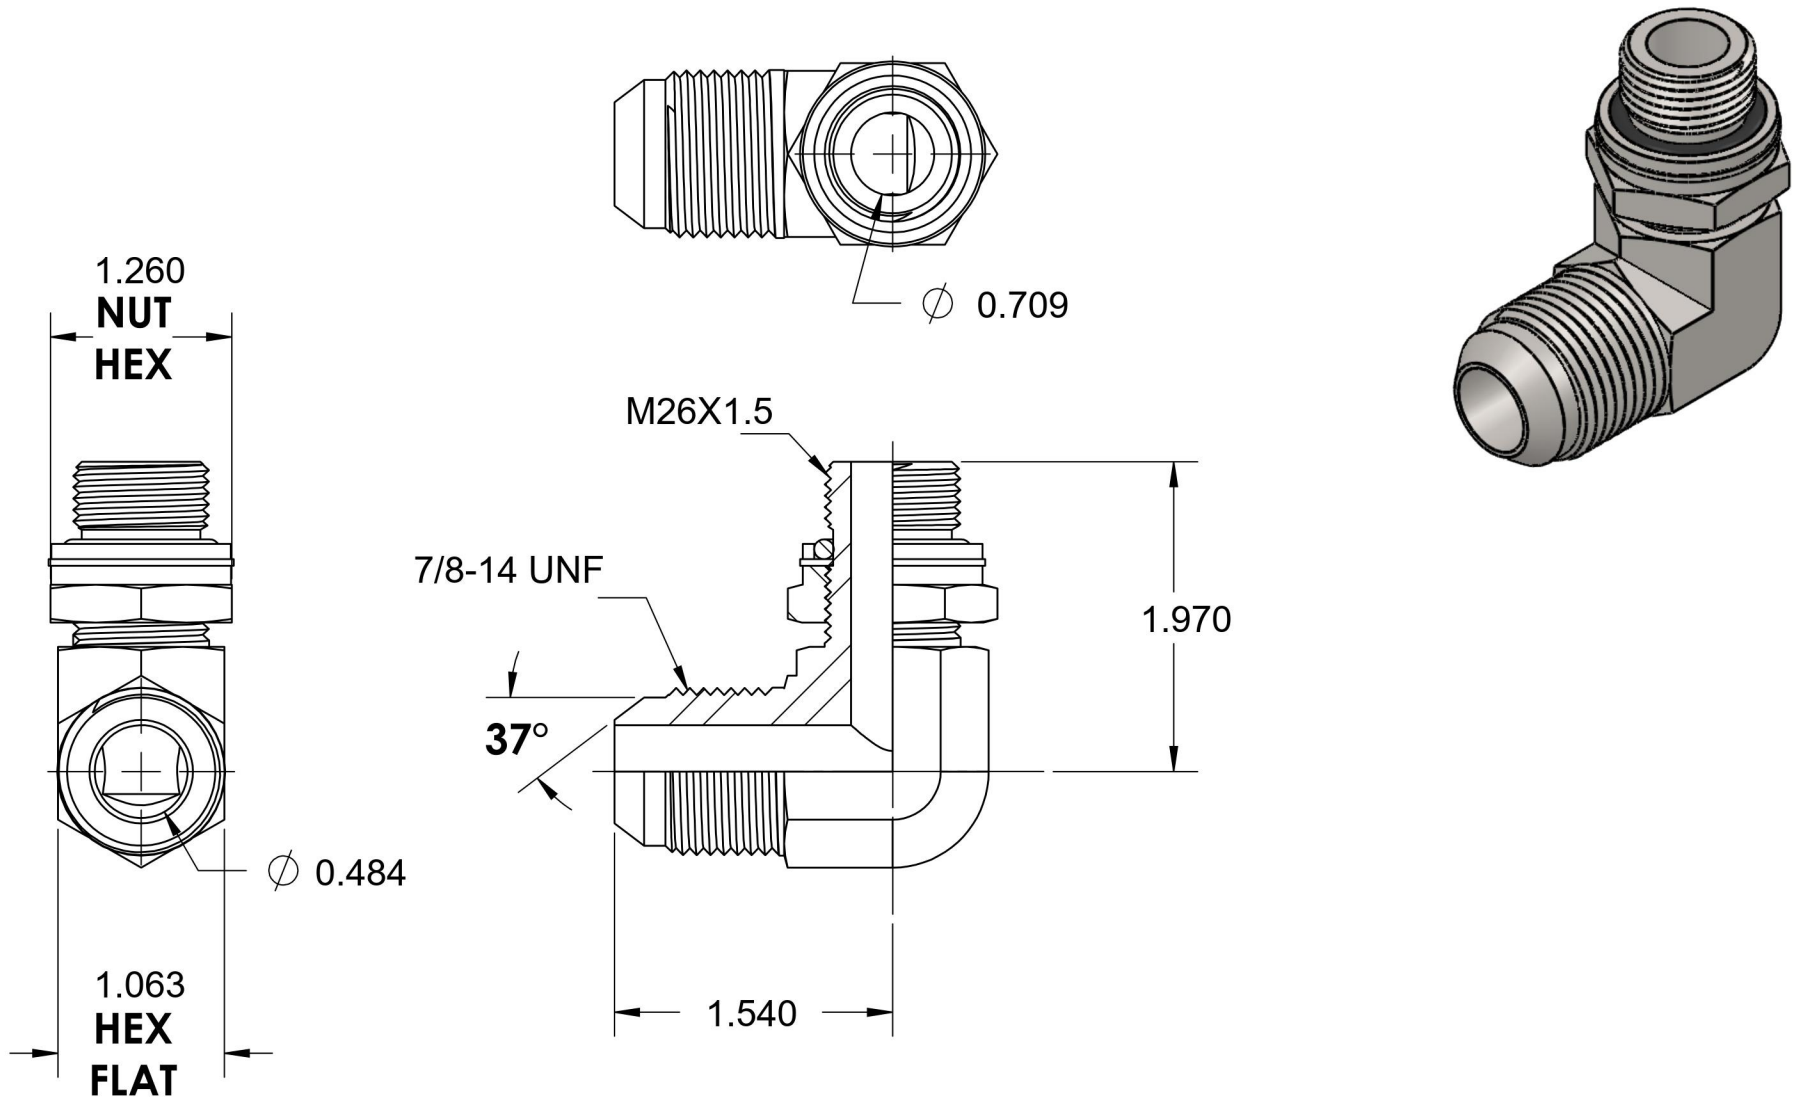

# 7205-10-26-NWO-FG

Steel, SAE J514 37° Flare Male Metric Adjustable (Type H) Port 90° Elbow, 5/8" Male JIC x M26X1.5 Male Metric Adjustable ORR

6701 Cochran Road  
Solon, Ohio 44139  
Phone: (440) 248-1880  
Toll Free: 1-888-331-1523

<b>Temperature Rating</b>	<b>Material</b>	<b>Industry Standards</b>	<b>Series</b>
-40°F to 250°F	C1045 Steel	SAE J514, ISO 9974 ASTM B633	7205-NWO-FG-ORR
<b>Pressure Rating</b>	<b>Finish</b>		<b>Series Description</b>
2500 psi	Trivalent Zinc		SAE J514 37° Flare Male Metric Adjustable (Type H) Port 90° Elbow