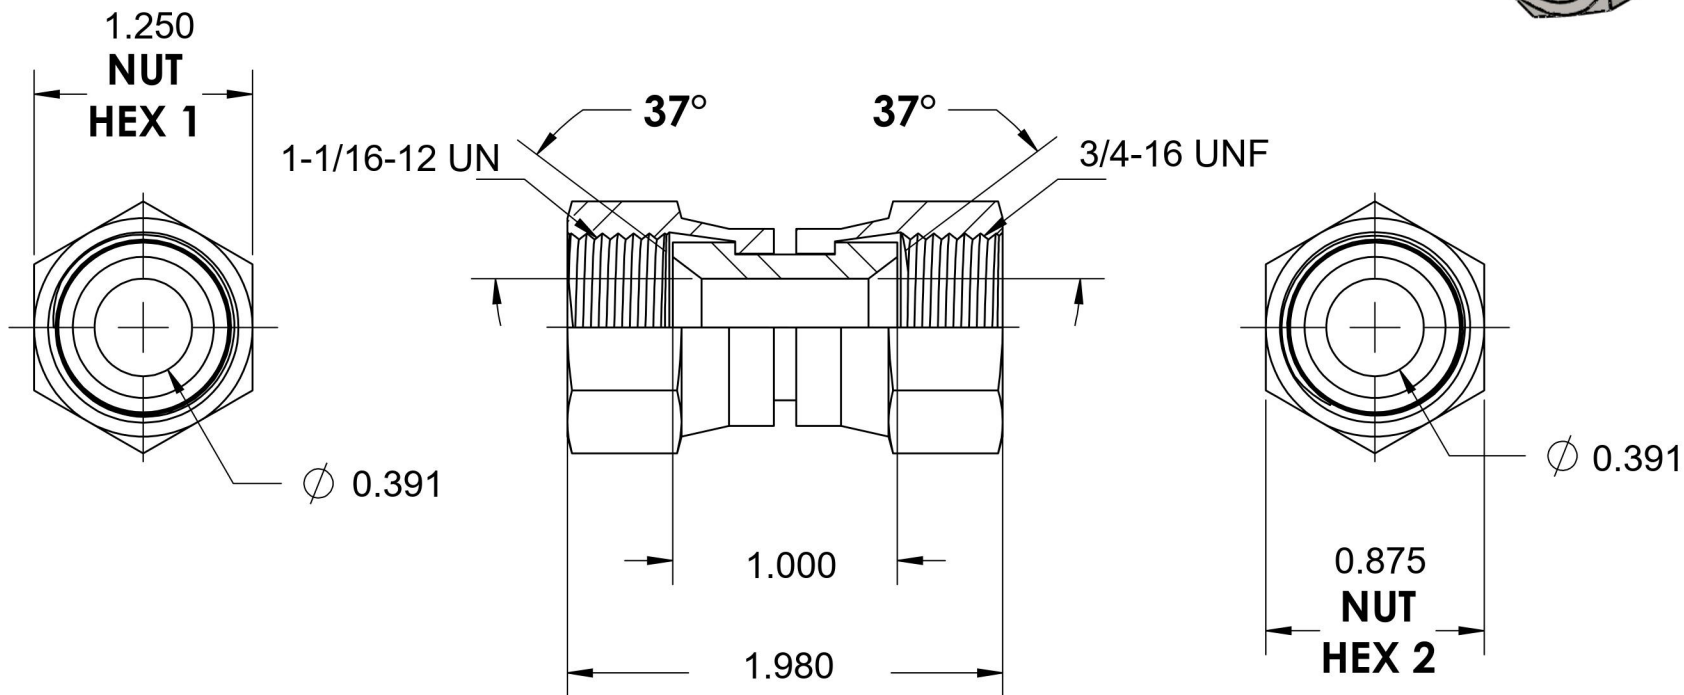

# 6565-12-08

Steel, SAE J514 37° Flare Swivel Union, 3/4" Female JIC Swivel x 1/2" Female JIC Swivel

6701 Cochran Road  
Solon, Ohio 44139  
Phone: (440) 248-1880  
Toll Free: 1-888-331-1523

<b>Temperature Rating</b>	<b>Material</b>	<b>Industry Standards</b>	<b>Series</b>
-65°F to 500°F	C1045/12L14 Steel	SAE J514, ASTM B633	6565
<b>Pressure Rating</b>	<b>Finish</b>		<b>Series Description</b>
5000 psi	Trivalent Zinc		SAE J514 37° Flare Swivel Union