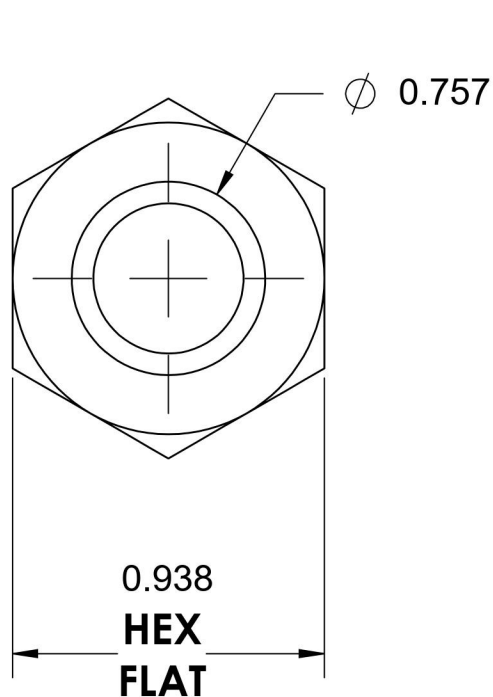

# 0403-12-08

Steel, SAE J514 Tube Bore Male Flared Connector, 3/4" Bore x 1/2" Male JIC

6701 Cochran Road  
 Solon, Ohio 44139  
 Phone: (440) 248-1880  
 Toll Free: 1-888-331-1523

|                           |                 |                           |  |
|---------------------------|-----------------|---------------------------|--|
| <b>Temperature Rating</b> | <b>Material</b> | <b>Industry Standards</b> | <b>Series</b>                            |
| -65°F to 500°F            | 1018/1020 Steel | SAE J514                  | 0403                                     |
| <b>Pressure Rating</b>    | <b>Finish</b>   |                           | <b>Series Description</b>                |
| 5000 psi                  | Oil Dipped      |                           | SAE J514 Tube Bore Male Flared Connector |