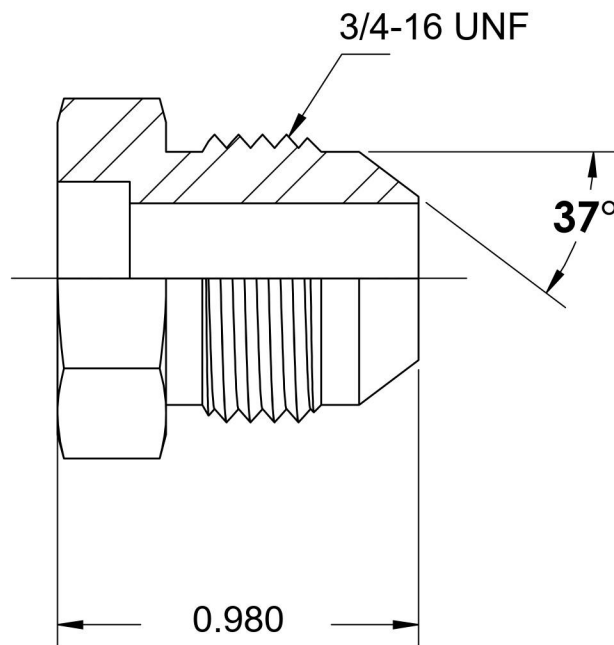

# 0403-12-08

Steel, SAE J514 Tube Bore Male Flared Connector, 3/4" Bore x 1/2" Male JIC

6701 Cochran Road  
 Solon, Ohio 44139  
 Phone: (440) 248-1880  
 Toll Free: 1-888-331-1523

|                           |                 |                           |  |
|---------------------------|-----------------|---------------------------|--|
| <b>Temperature Rating</b> | <b>Material</b> | <b>Industry Standards</b> | <b>Series</b>                            |
| -65°F to 500°F            | 1018/1020 Steel | SAE J514                  | 0403                                     |
| <b>Pressure Rating</b>    | <b>Finish</b>   |                           | <b>Series Description</b>                |
| 5000 psi                  | Oil Dipped      |                           | SAE J514 Tube Bore Male Flared Connector |