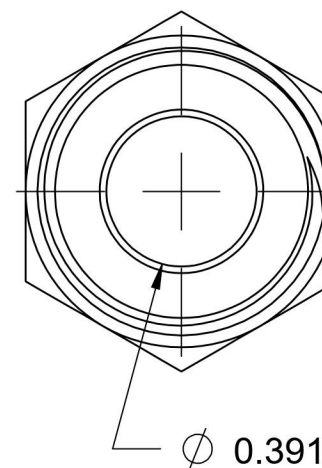

# 0403-12-08

Steel, SAE J514 Tube Bore Male Flared Connector, 3/4" Bore x 1/2" Male JIC

6701 Cochran Road  
 Solon, Ohio 44139  
 Phone: (440) 248-1880  
 Toll Free: 1-888-331-1523

|                           |                 |                           |  |
|---------------------------|-----------------|---------------------------|--|
| <b>Temperature Rating</b> | <b>Material</b> | <b>Industry Standards</b> | <b>Series</b>                            |
| -65°F to 500°F            | 1018/1020 Steel | SAE J514                  | 0403                                     |
| <b>Pressure Rating</b>    | <b>Finish</b>   |                           | <b>Series Description</b>                |
| 5000 psi                  | Oil Dipped      |                           | SAE J514 Tube Bore Male Flared Connector |