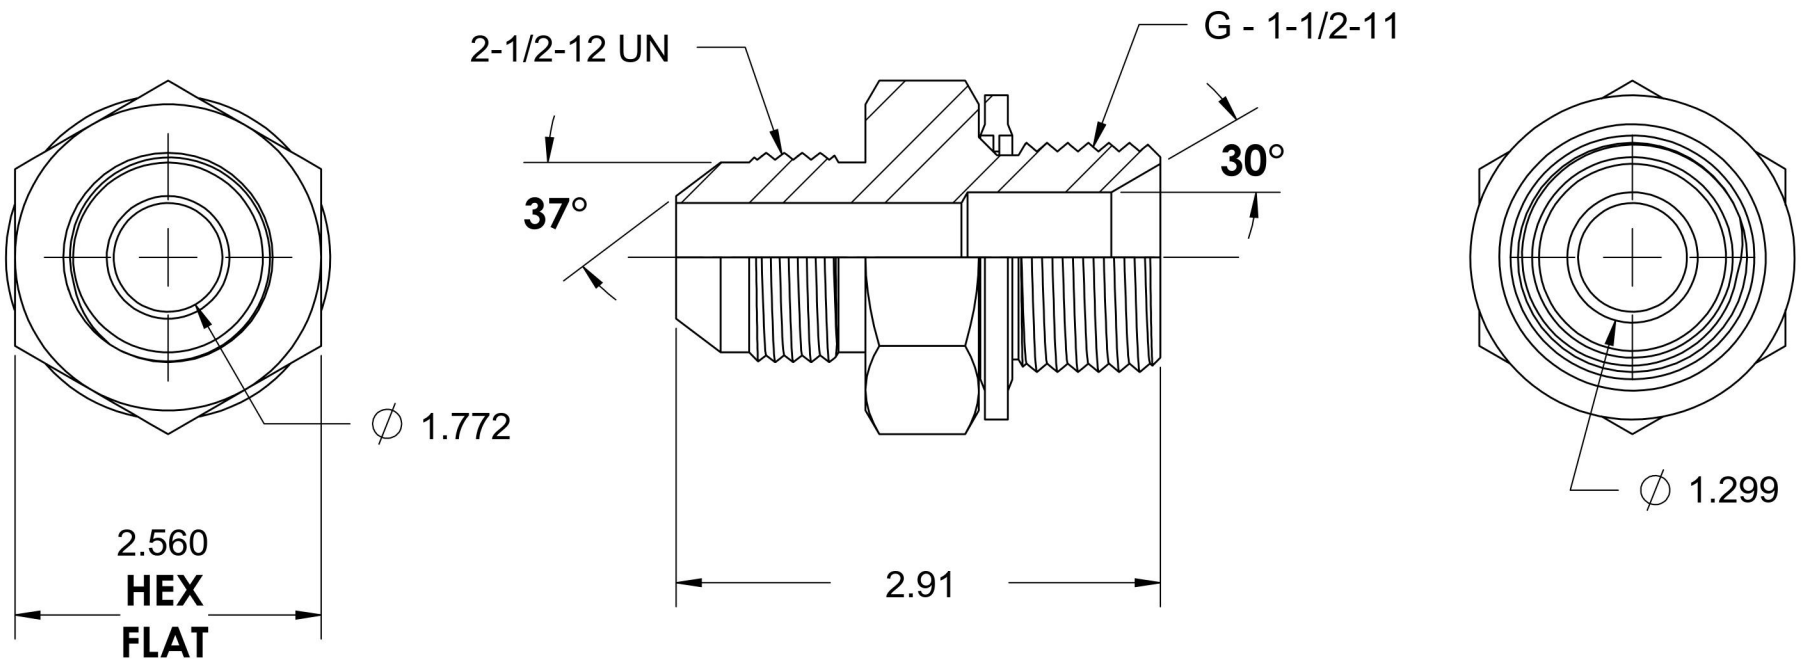

7002-32-24-BS

Steel, SAE J514 37° Flare BSPP Type (D) Bonded Seal Port/Line Adapter, 2" Male JIC x 1-1/2-11 Male BSPP 60° Line/Port

6701 Cochran Road
Solon, Ohio 44139
Phone: (440) 248-1880
Toll Free: 1-888-331-1523

Temperature Rating	Material	Industry Standards	Series
-22°F to 257°F	C1045/12L14 Steel	SAE J514, ISO 1179	7002-BS
Pressure Rating	Finish	ASTM B633	Series Description
1500 psi	Trivalent Zinc		SAE J514 37° Flare BSPP Type (D) Bonded Seal Port/Line Adapter