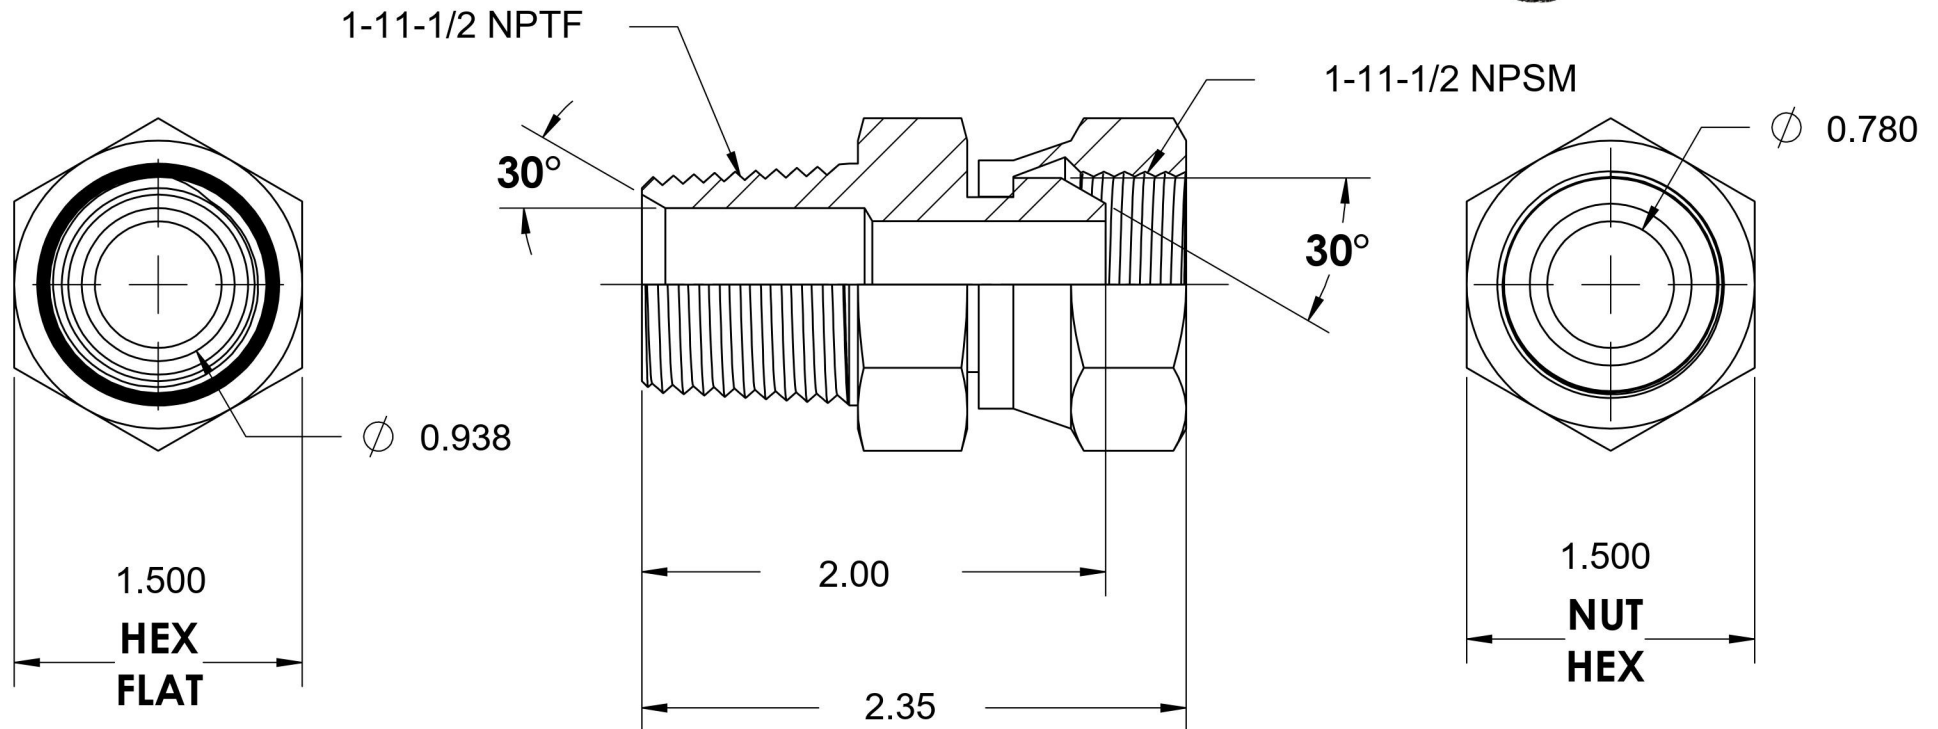

# 1404-16-16

Steel, SAE J514 NPSM Swivel Male Connector, 1" Male NPTF 30° x 1" Female NPSM Swivel

6701 Cochran Road  
Solon, Ohio 44139  
Phone: (440) 248-1880  
Toll Free: 1-888-331-1523

<b>Temperature Rating</b> -65°F to 500°F	<b>Material</b> C1045/12L14 Steel	<b>Industry Standards</b> SAE J514, SAE J476 ASTM B633	<b>Series</b> 1404
<b>Pressure Rating</b> 3000 psi	<b>Finish</b> Trivalent Zinc		<b>Series Description</b> SAE J514 NPSM Swivel Male Connector