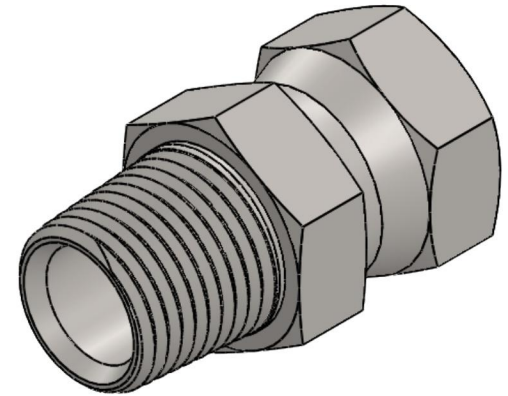

# 1404-16-16

Steel, SAE J514 NPSM Swivel Male Connector, 1" Male NPTF 30° x 1" Female NPSM Swivel

6701 Cochran Road  
Solon, Ohio 44139  
Phone: (440) 248-1880  
Toll Free: 1-888-331-1523

<b>Temperature Rating</b> -65°F to 500°F	<b>Material</b> C1045/12L14 Steel	<b>Industry Standards</b> SAE J514, SAE J476 ASTM B633	<b>Series</b> 1404
<b>Pressure Rating</b> 3000 psi	<b>Finish</b> Trivalent Zinc		<b>Series Description</b> SAE J514 NPSM Swivel Male Connector