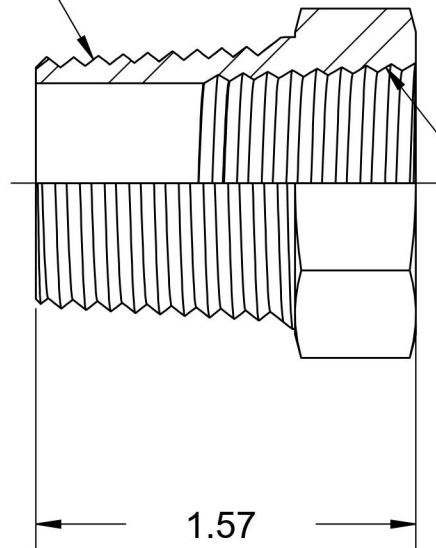

5406-24-20

Steel, SAE J514 Pipe Reducer Bushing, 1-1/2" Male NPTF x 1-1/4" Female NPTF

1-1/2-11-1/2 NPTF

1-1/4-11-1/2 NPTF

6701 Cochran Road
Solon, Ohio 44139
Phone: (440) 248-1880
Toll Free: 1-888-331-1523

Temperature Rating

-65°F to 500°F

Pressure Rating

2500 psi

Material

C1045/12L14 Steel

Finish

Trivalent Zinc