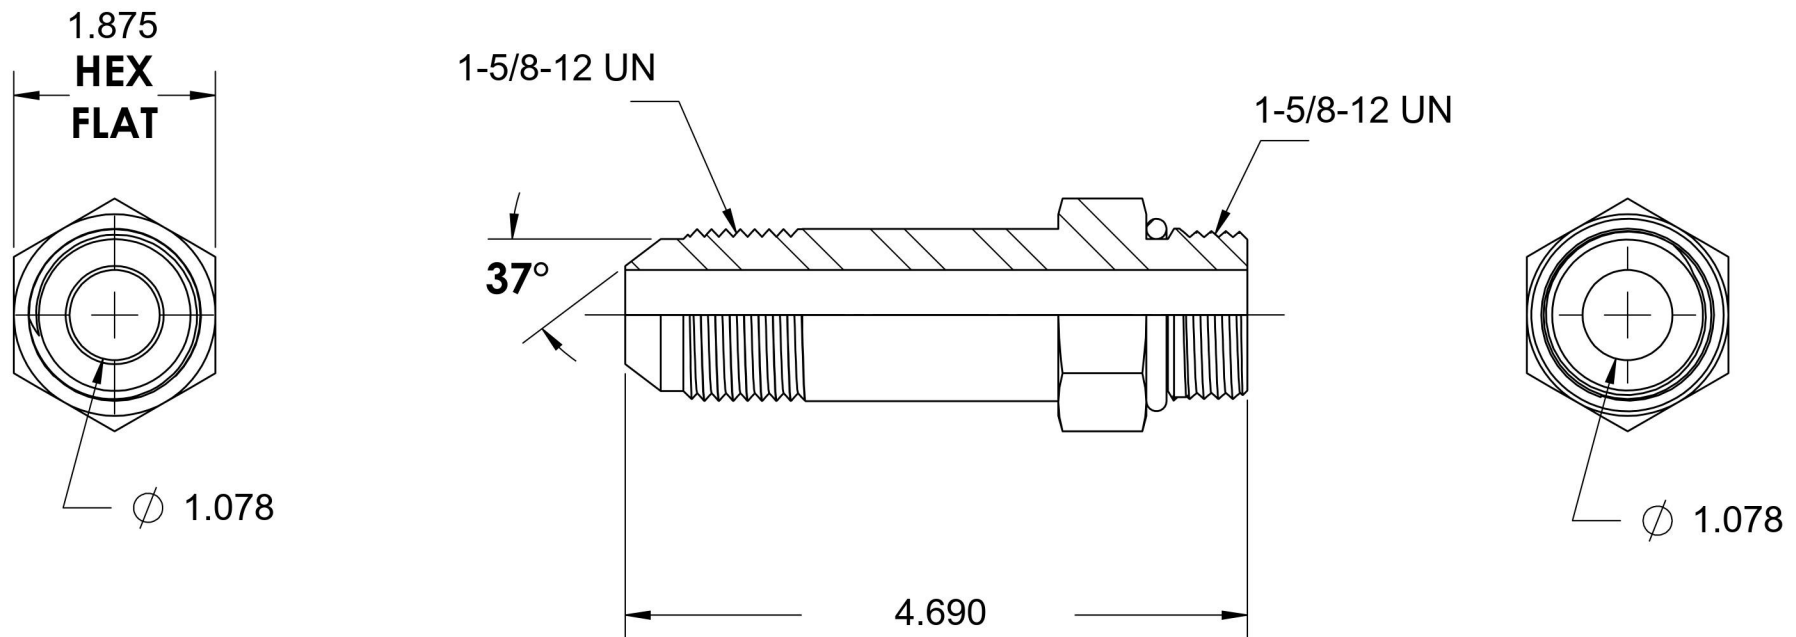

# 6400-L-20-20-O-SS

Stainless Steel, SAE J514 37° Flare Long Port Connector, 1-1/4" Male JIC x 1-5/8-12 Male ORB

6701 Cochran Road  
Solon, Ohio 44139  
Phone: (440) 248-1880  
Toll Free: 1-888-331-1523