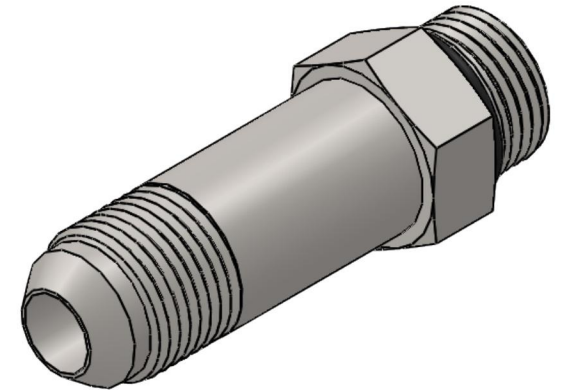

# 6400-L-20-20-O-SS

Stainless Steel, SAE J514 37° Flare Long Port Connector, 1-1/4" Male JIC x 1-5/8-12 Male ORB

6701 Cochran Road  
Solon, Ohio 44139  
Phone: (440) 248-1880  
Toll Free: 1-888-331-1523