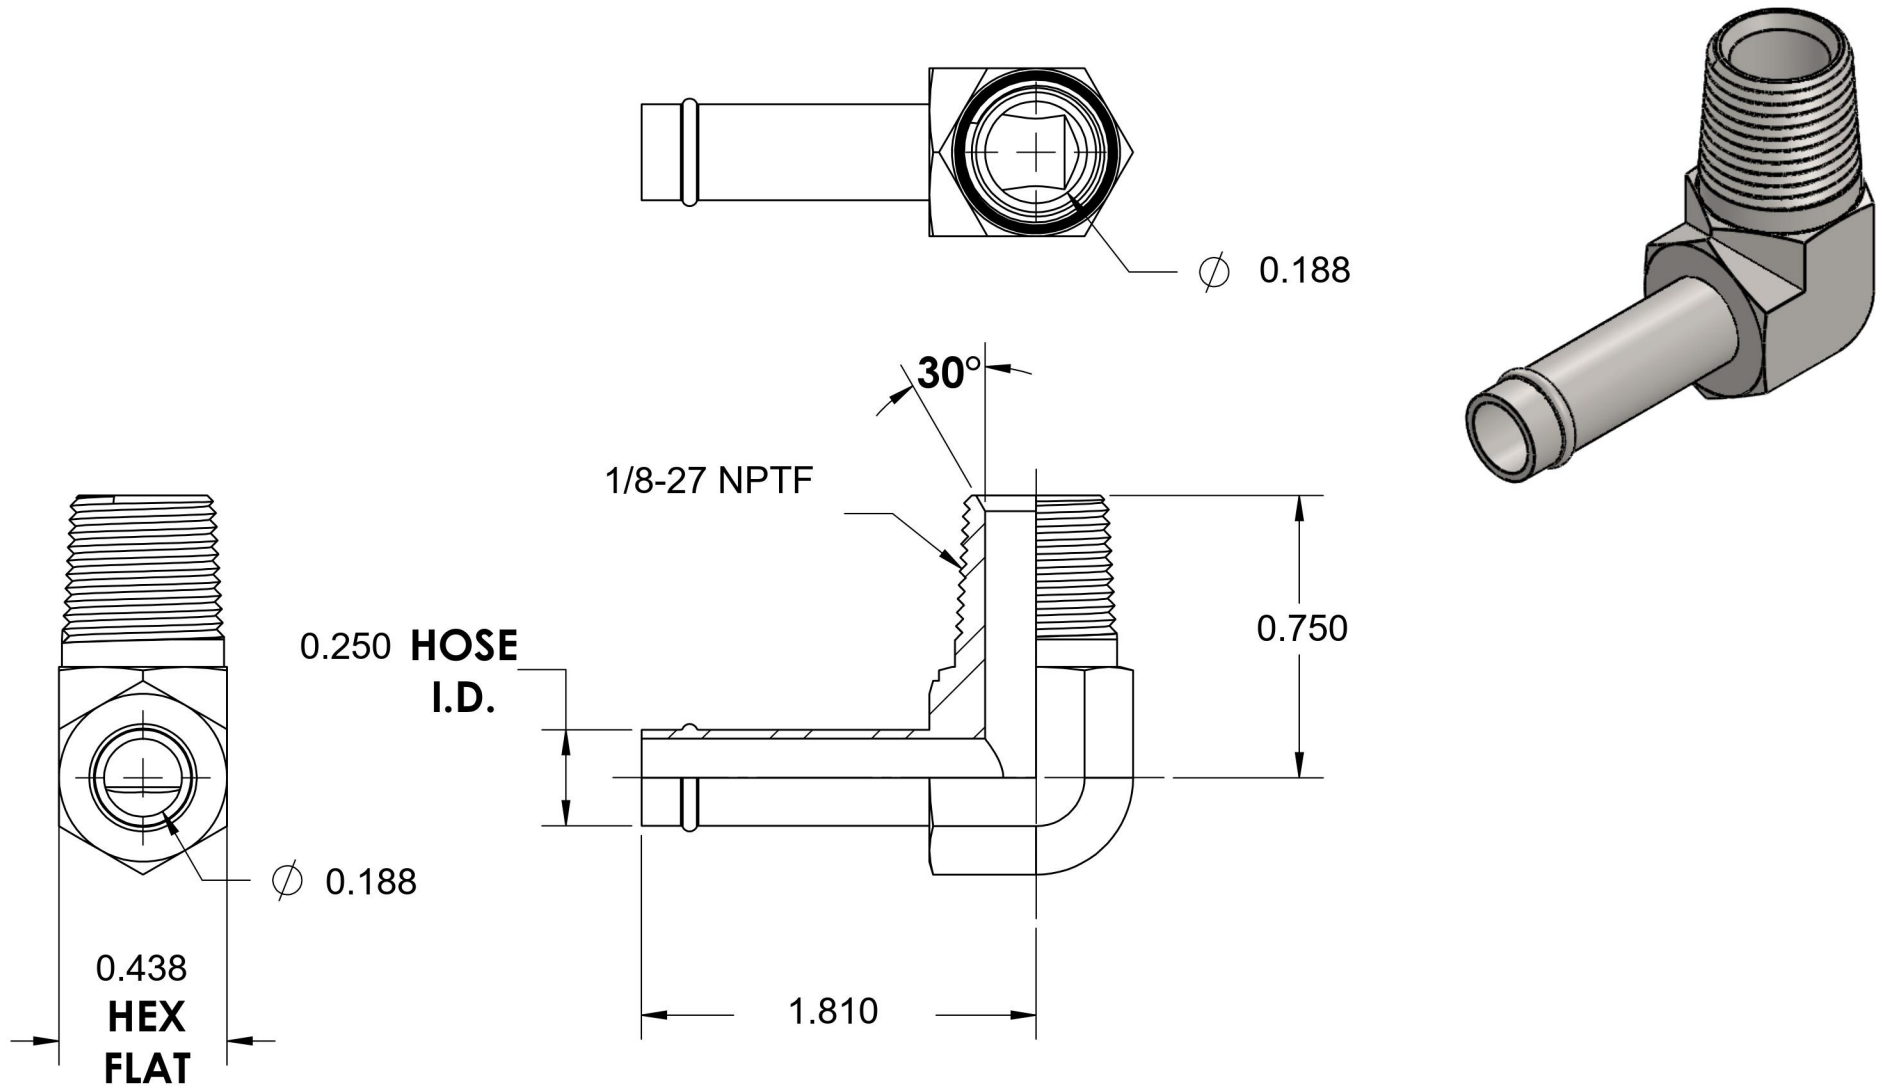

4501-04-02-SS

Stainless Steel, SAE J1231 Hose Bead 90° Male Elbow, 1/4" Beaded Hose Barb x 1/8" Male NPTF 30°

6701 Cochran Road
Solon, Ohio 44139
Phone: (440) 248-1880
Toll Free: 1-888-331-1523

Temperature Rating -425°F to 1200°F	Material 316/316L Stainless Steel	Industry Standards SAE J1231, SAE J476	Series 4501-SS
Pressure Rating 150 psi	Finish Passivated		Series Description SAE J1231 Hose Bead 90° Male Elbow