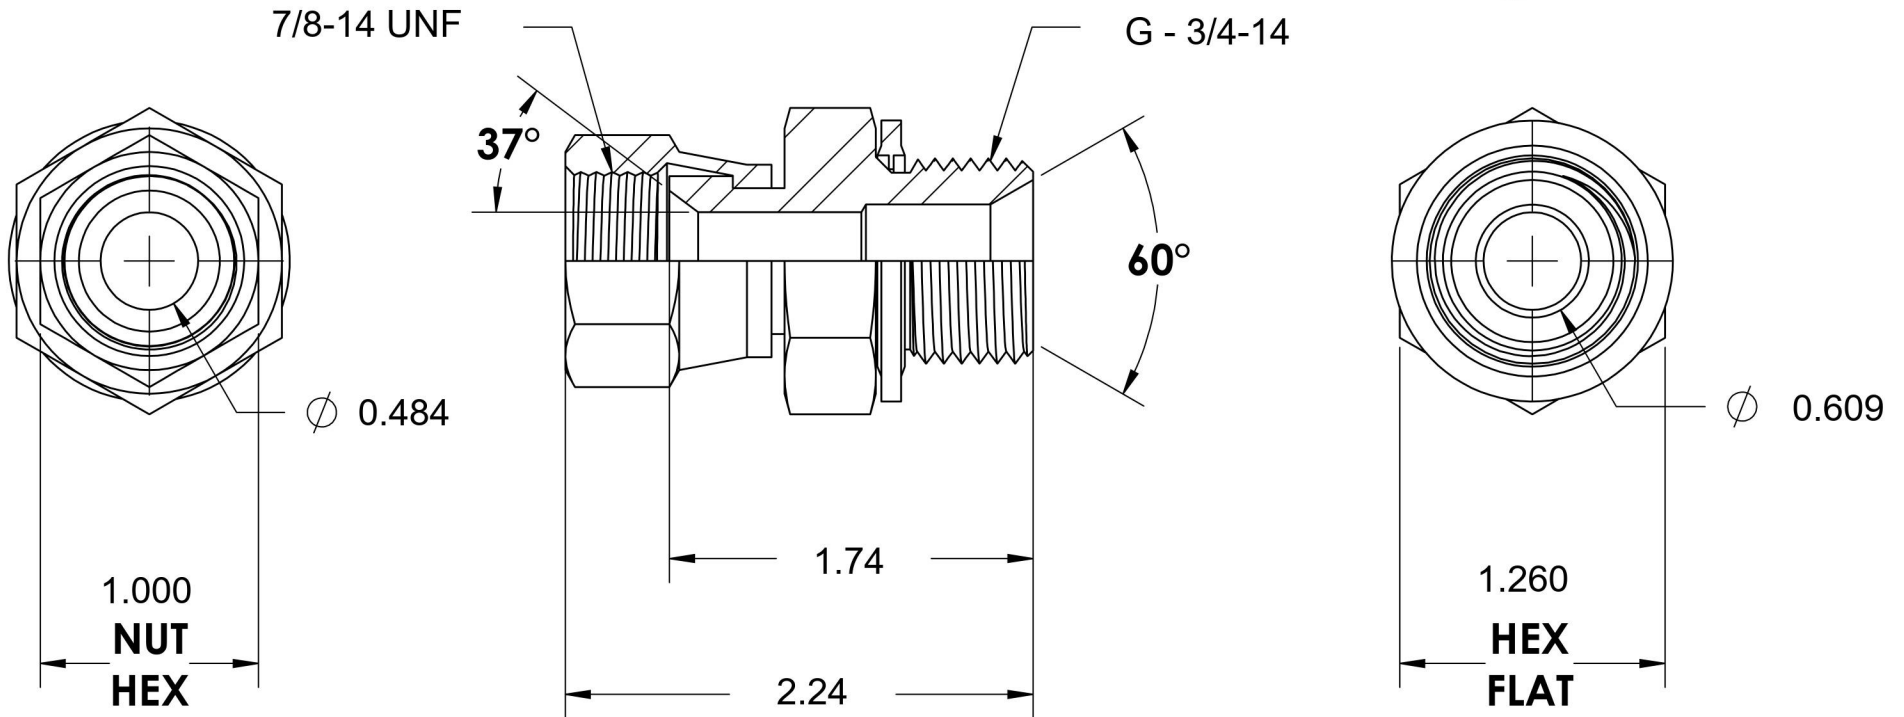

# 7022-10-12-BS

Steel, SAE J514 37° Flare Swivel BSPP Type (D) Bonded Seal Port/Line Connector, 5/8" Female JIC Swivel x 3/4-14 Male BSPP 60° Line/Port

6701 Cochran Road  
Solon, Ohio 44139  
Phone: (440) 248-1880  
Toll Free: 1-888-331-1523

<b>Temperature Rating</b> -40°F to 250°F	<b>Material</b> C1045 / 12L14 Steel	<b>Industry Standards</b> SAE J514, ISO 1179	<b>Series</b> 7022-BS
<b>Pressure Rating</b> 2900 psi	<b>Finish</b> Trivalent Zinc	<b>ISO 8434-6, ASTM B633</b>	<b>Series Description</b> SAE J514 37° Flare Swivel BSPP Type (D) Bonded Seal Port/Line Connector