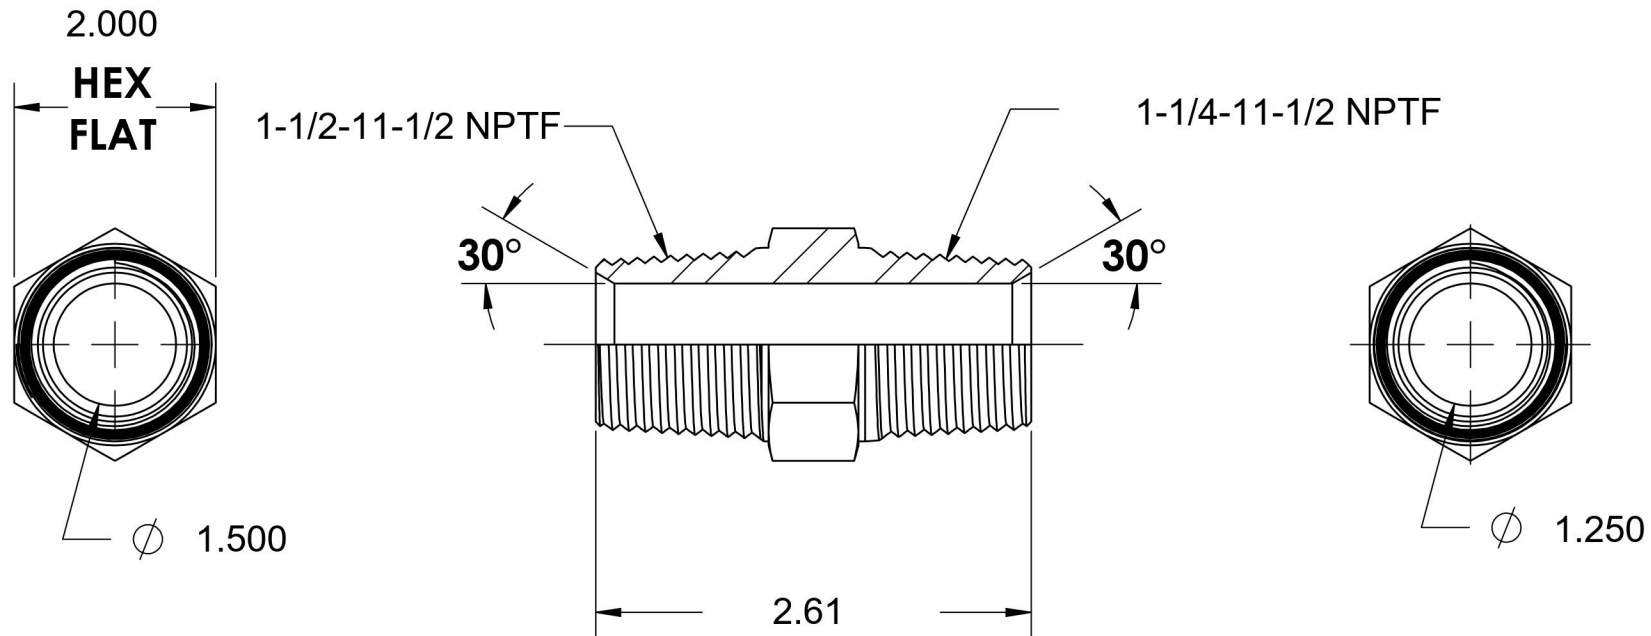

# 5404-24-20-SS

Stainless Steel, SAE J514 Pipe Nipple, 1-1/2" Male NPTF 30° x 1-1/4" Male NPTF 30°

6701 Cochran Road  
Solon, Ohio 44139  
Phone: (440) 248-1880  
Toll Free: 1-888-331-1523

<b>Temperature Rating</b>	<b>Material</b>	<b>Industry Standards</b>	<b>Series</b>
-425°F to 1200°F	316/316L Stainless Steel	SAE J514 , SAE J476	5404-SS
<b>Pressure Rating</b>	<b>Finish</b>		<b>Series Description</b>
3600 psi	Passivated		SAE J514 Pipe Nipple