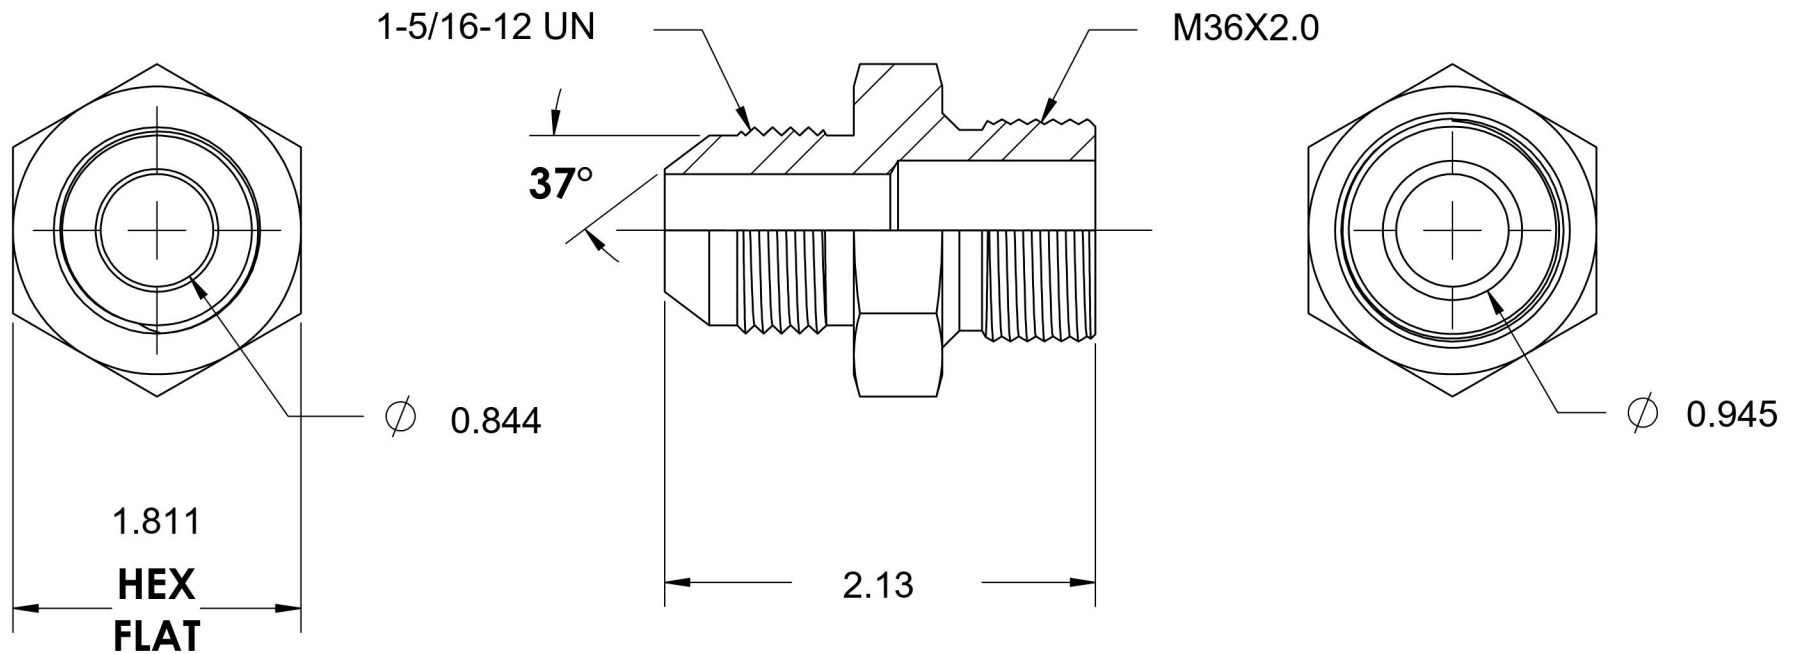

7005-16-36

Steel, SAE J514 37° Flare Male Metric Port/Line Connector, 1" Male JIC x M36X2.0 Male Metric 60° Line/Port

6701 Cochran Road
Solon, Ohio 44139
Phone: (440) 248-1880
Toll Free: 1-888-331-1523

Temperature Rating	Material	Industry Standards	Series
-65°F to 500°F	C1045/12L14 Steel	SAE J514, ISO 9974	7005
Pressure Rating	Finish	ASTM B633	Series Description
3500 psi	Trivalent Zinc		SAE J514 37° Flare Male Metric Port/Line Connector