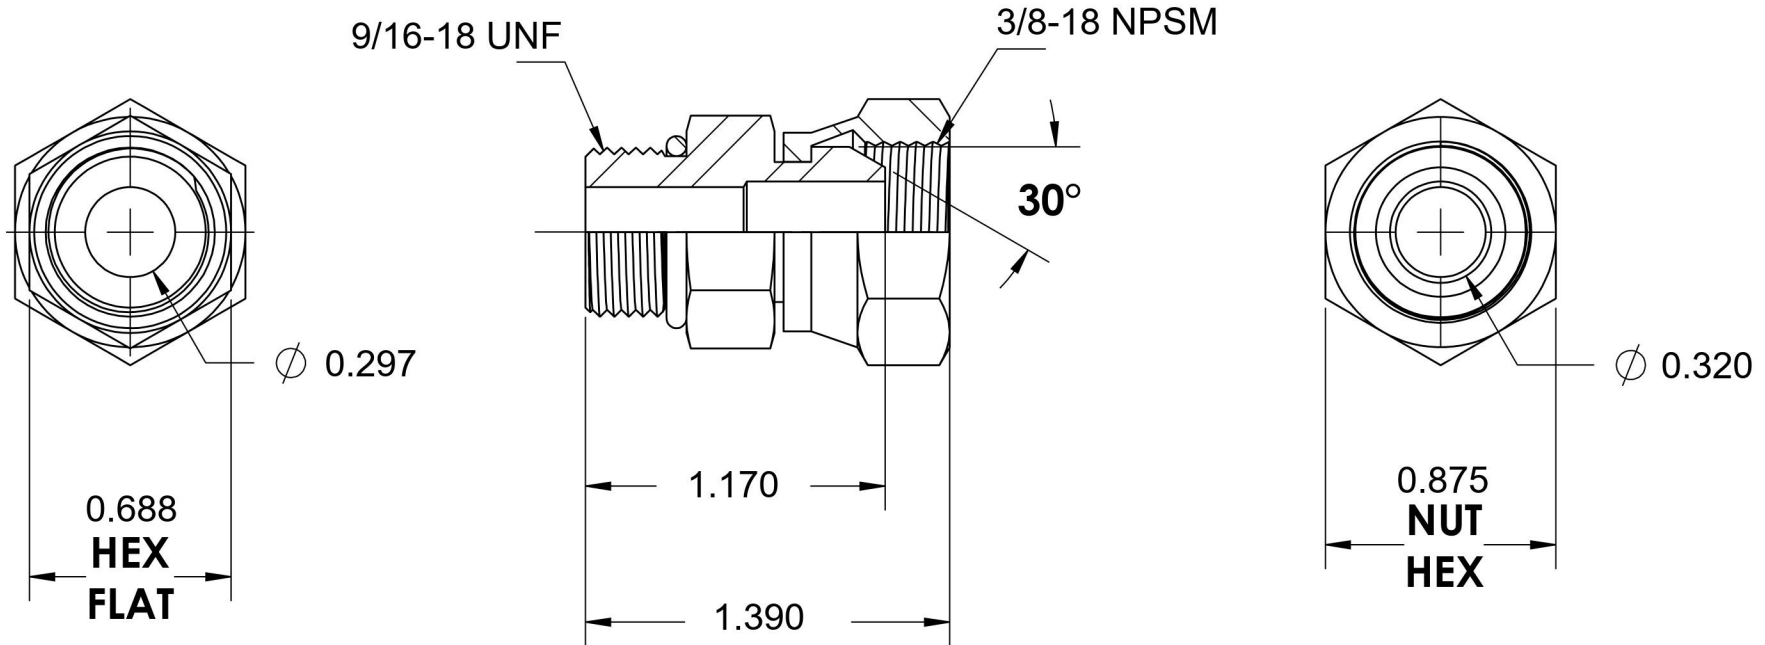

6900-06-06-O-SS

Stainless Steel, SAE J514 NPSM Swivel Port Connector, 9/16-18 Male ORB x 3/8" Female NPSM Swivel

6701 Cochran Road
Solon, Ohio 44139
Phone: (440) 248-1880
Toll Free: 1-888-331-1523

Temperature Rating -40°F to 250°F	Material 316/316L Stainless Steel	Industry Standards SAE J514, SAE J476 SAE J1926-3, SAE J515	Series 6900-O-SS
Pressure Rating 6000 psi	Finish Passivated		Series Description SAE J514 NPSM Swivel Port Connector