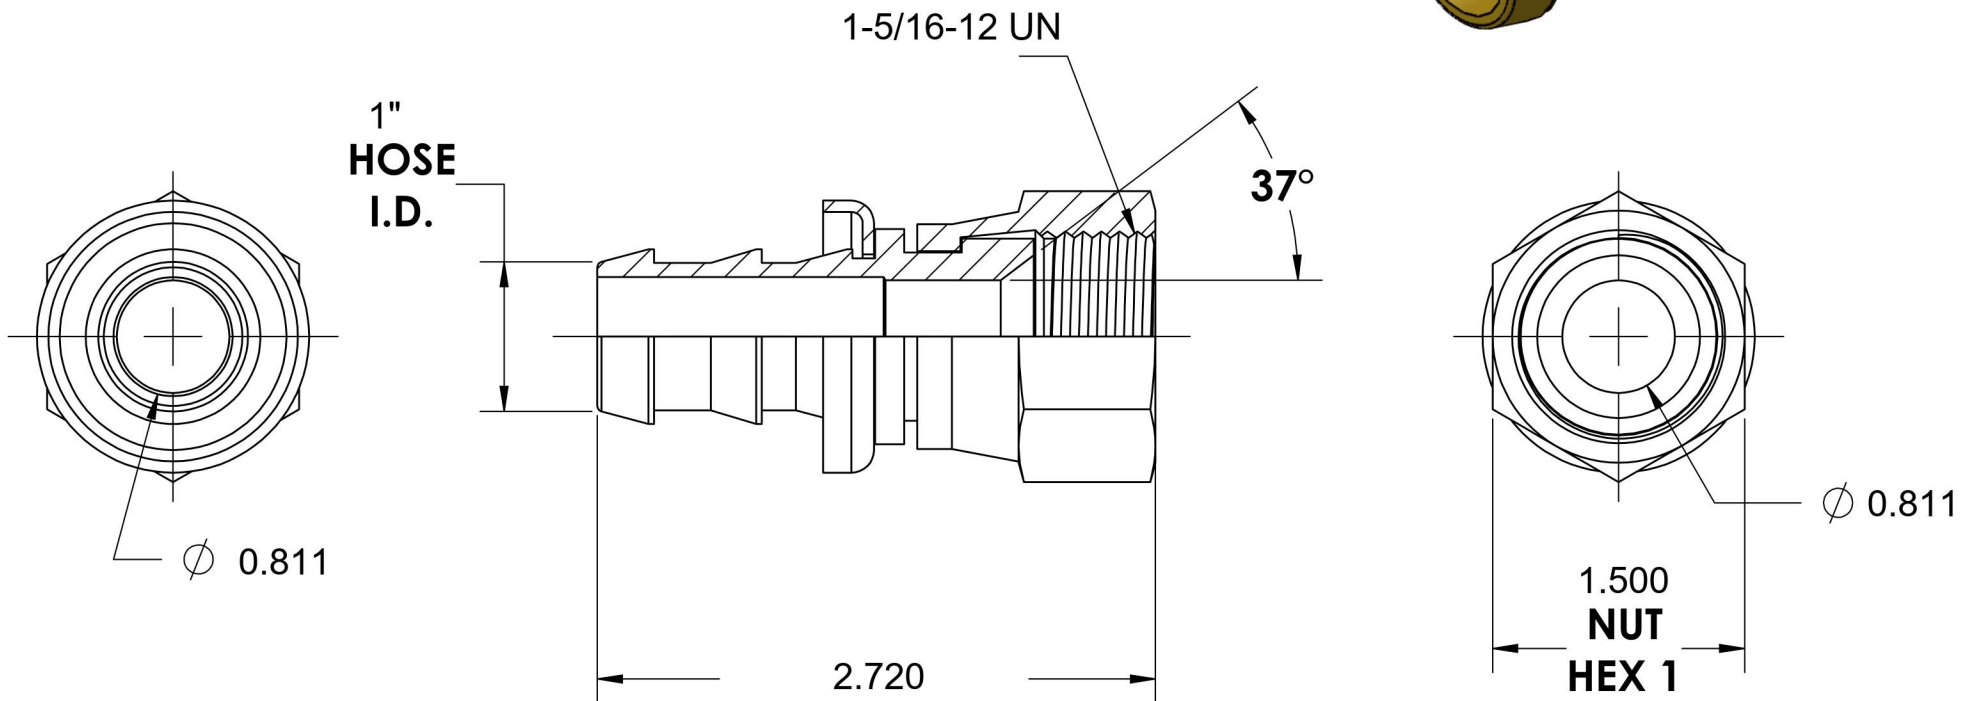

2111-16-16-B

Brass, SAE J514 Push-Lok Swivel Hose Connector, 1" Push-Lok Hose Barb x 1" Female JIC Swivel

6701 Cochran Road
Solon, Ohio 44139
Phone: (440) 248-1880
Toll Free: 1-888-331-1523

Temperature Rating	Material	Industry Standards	Series
-50°F to 185°F	C36000 Brass	SAE J514	2111-B
Pressure Rating	Finish		Series Description
150 psi	Natural Finish		SAE J514 Push-Lok Swivel Hose Connector