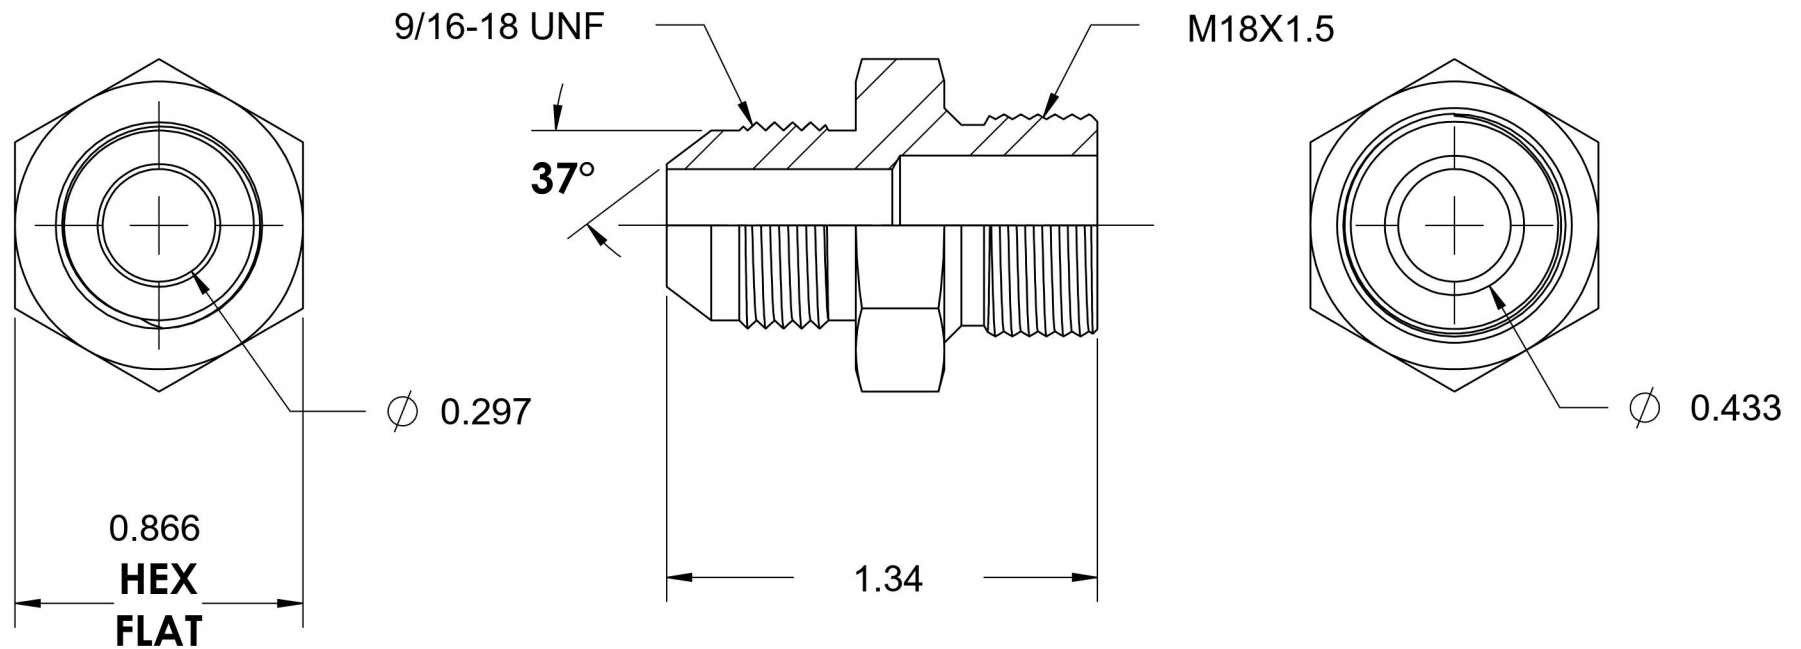

# 7005-06-18-SS

Stainless Steel, SAE J514 37° Flare Male Metric Port/Line Connector, 3/8" Male JIC x M18X1.5 Male Metric 60° Line/Port

6701 Cochran Road  
Solon, Ohio 44139  
Phone: (440) 248-1880  
Toll Free: 1-888-331-1523

<b>Temperature Rating</b> -425°F to 1200°F	<b>Material</b> 316/316L Stainless Steel	<b>Industry Standards</b> SAE J514, ISO 9974	<b>Series</b> 7005-SS
<b>Pressure Rating</b> 6000 psi	<b>Finish</b> Passivated		<b>Series Description</b> SAE J514 37° Flare Male Metric Port/Line Connector