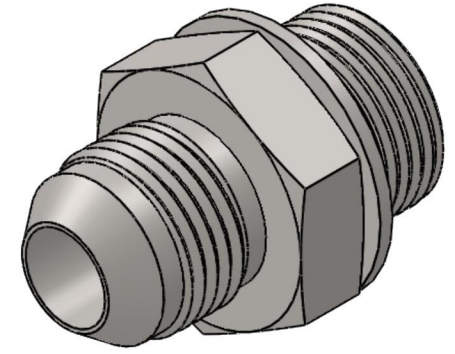

# 7005-05-12-SS-BS

Stainless Steel, SAE J514 37° Flare Metric Type (D) Bonded Seal Port/Line Connector, 5/16" Male JIC x M12X1.5 Male Metric 60° Line/Port

6701 Cochran Road  
Solon, Ohio 44139  
Phone: (440) 248-1880  
Toll Free: 1-888-331-1523

|                           |                          |                           |   |
|---------------------------|--------------------------|---------------------------|---|
| <b>Temperature Rating</b> | <b>Material</b>          | <b>Industry Standards</b> | <b>Series</b>   |
| -40°F to 250°F            | 316/316L Stainless Steel | SAE J514, ISO 9974        | 7005-BS-SS  |
| <b>Pressure Rating</b>    | <b>Finish</b>            |                           | <b>Series Description</b>   |
| 6000 psi                  | Passivated               |                           | SAE J514 37° Flare Metric Type (D)<br>Bonded Seal Port/Line Connector |