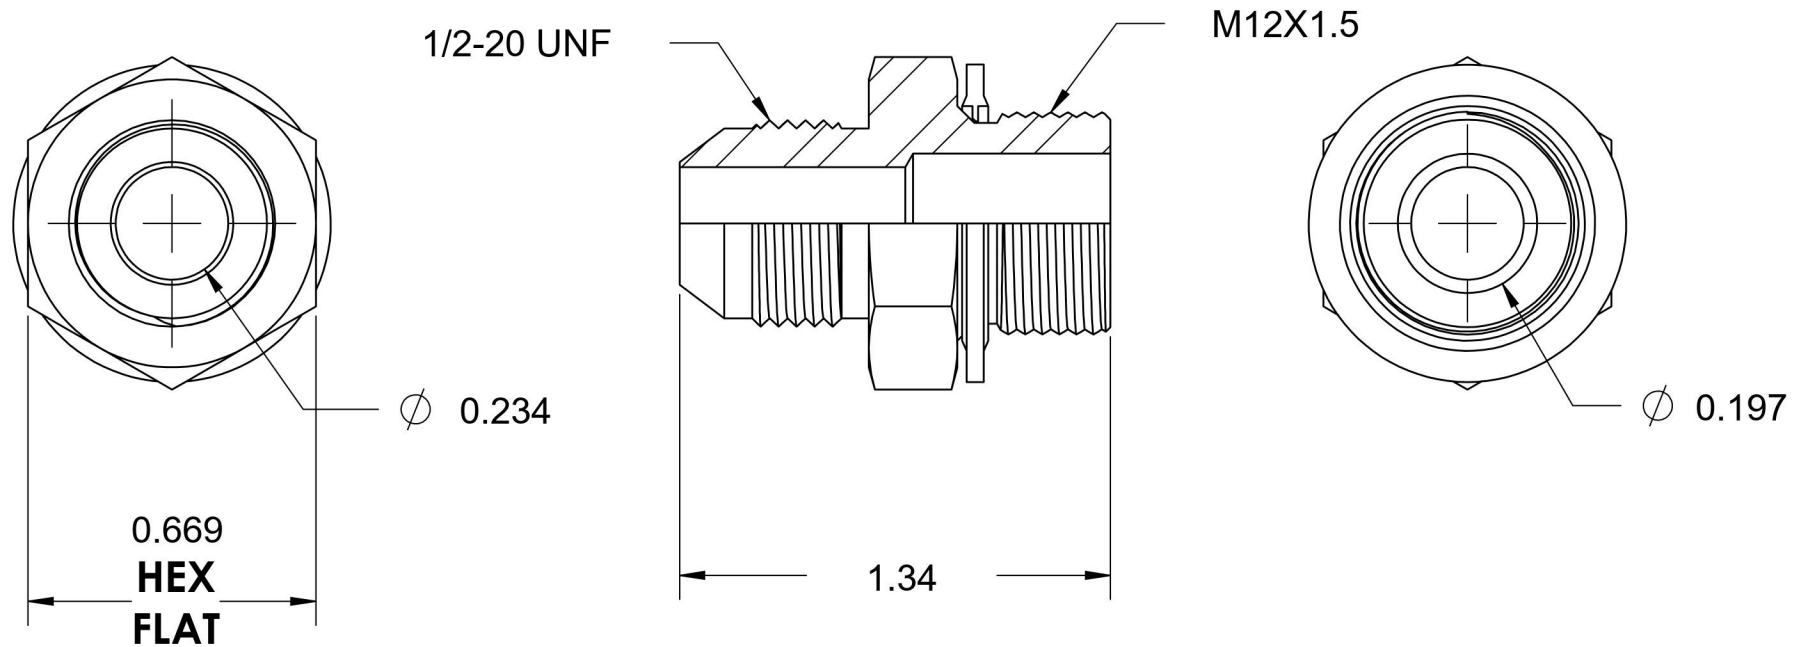

# 7005-05-12-SS-BS

Stainless Steel, SAE J514 37° Flare Metric Type (D) Bonded Seal Port/Line Connector, 5/16" Male JIC x M12X1.5 Male Metric 60° Line/Port

6701 Cochran Road  
Solon, Ohio 44139  
Phone: (440) 248-1880  
Toll Free: 1-888-331-1523

|                           |                          |                           |   |
|---------------------------|--------------------------|---------------------------|---|
| <b>Temperature Rating</b> | <b>Material</b>          | <b>Industry Standards</b> | <b>Series</b>   |
| -40°F to 250°F            | 316/316L Stainless Steel | SAE J514, ISO 9974        | 7005-BS-SS  |
| <b>Pressure Rating</b>    | <b>Finish</b>            |                           | <b>Series Description</b>   |
| 6000 psi                  | Passivated               |                           | SAE J514 37° Flare Metric Type (D)<br>Bonded Seal Port/Line Connector |