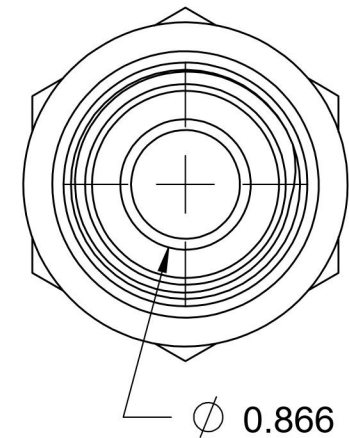

7002-12-16-SS-BS

Stainless Steel, SAE J514 37° Flare BSPP Type (D) Bonded Seal Port/Line Adapter, 3/4" Male JIC x 1-11 Male BSPP 60° Line/Port

6701 Cochran Road
Solon, Ohio 44139
Phone: (440) 248-1880
Toll Free: 1-888-331-1523