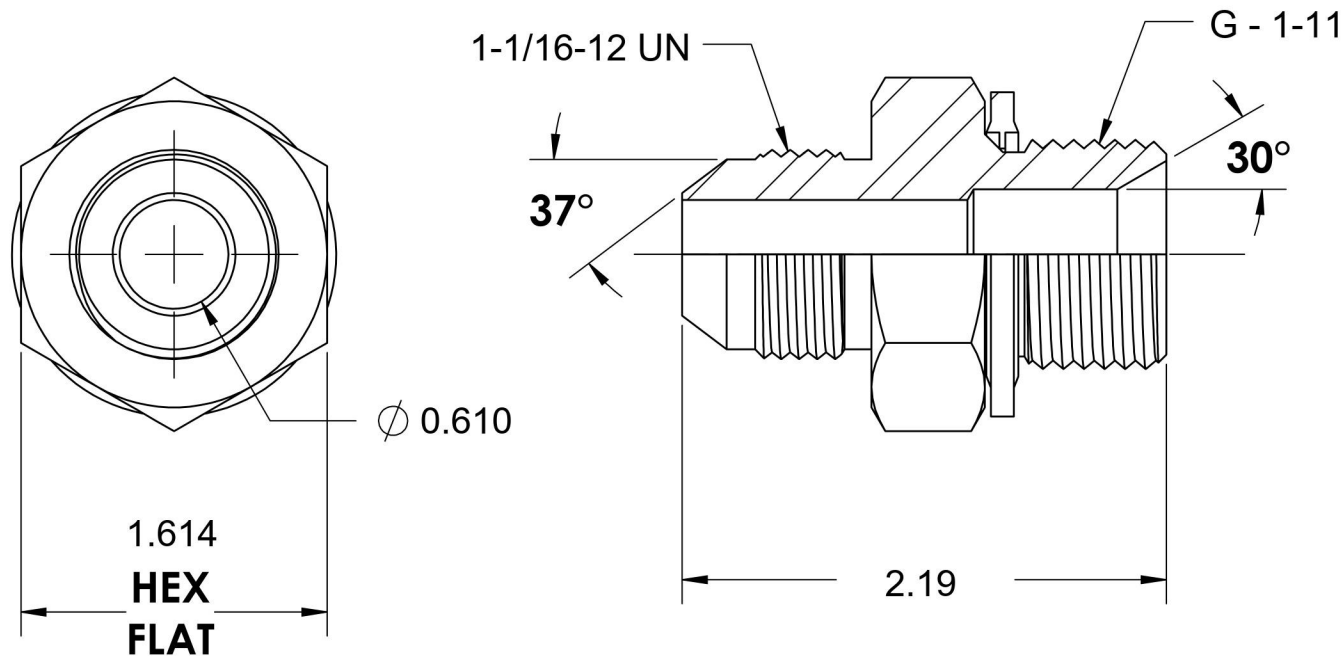

7002-12-16-SS-BS

Stainless Steel, SAE J514 37° Flare BSPP Type (D) Bonded Seal Port/Line Adapter, 3/4" Male JIC x 1-11 Male BSPP 60° Line/Port

6701 Cochran Road
Solon, Ohio 44139
Phone: (440) 248-1880
Toll Free: 1-888-331-1523

Temperature Rating	Material	Industry Standards	Series
-22°F to 257°F	316/316L Stainless Steel	SAE J514, ISO 1179	7002-BS-SS
Pressure Rating	Finish		Series Description
1700 psi	Passivated		SAE J514 37° Flare BSPP Type (D) Bonded Seal Port/Line Adapter