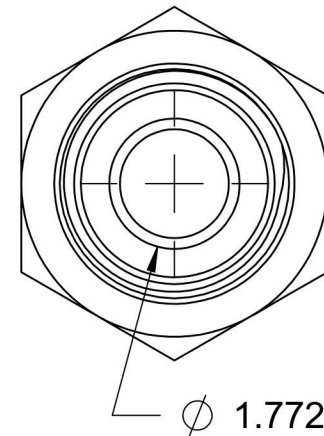

7002-32-32-SS

Stainless Steel, SAE J514 37° Flare Male BSPP Port/Line Connector, 2" Male JIC x 2-11 Male BSPP 60° Line/Port

6701 Cochran Road
Solon, Ohio 44139
Phone: (440) 248-1880
Toll Free: 1-888-331-1523