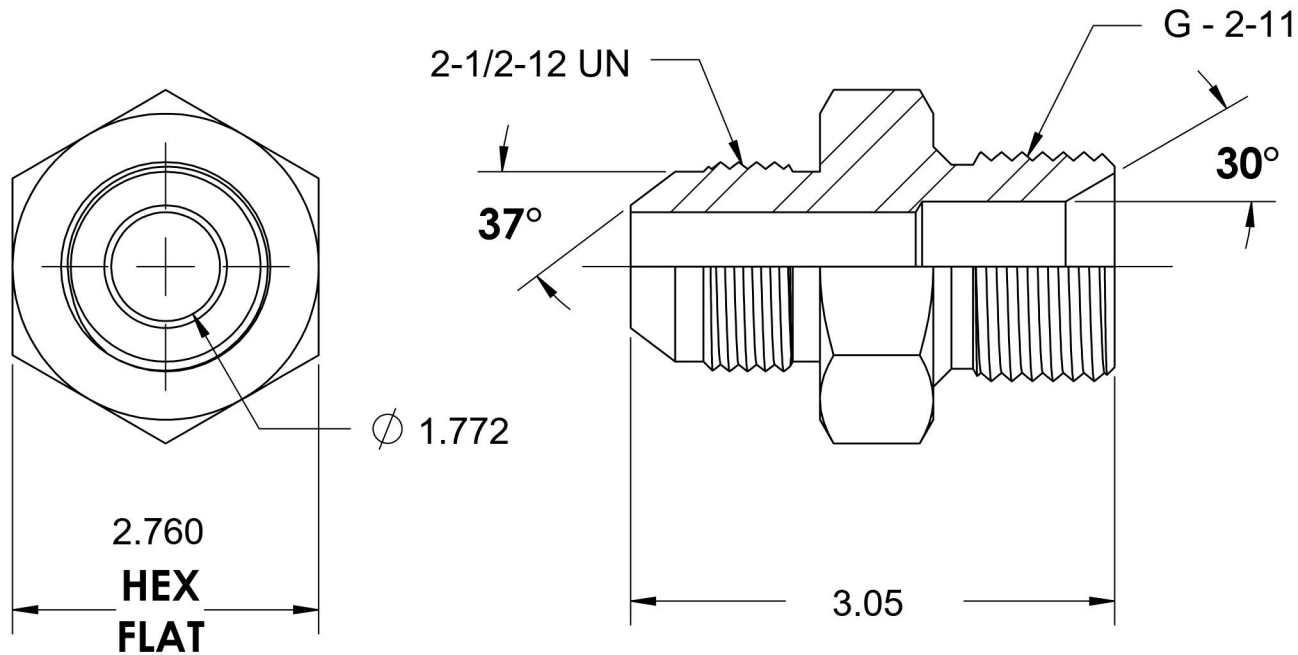

7002-32-32-SS

Stainless Steel, SAE J514 37° Flare Male BSPP Port/Line Connector, 2" Male JIC x 2-11 Male BSPP 60° Line/Port

6701 Cochran Road
Solon, Ohio 44139
Phone: (440) 248-1880
Toll Free: 1-888-331-1523

Temperature Rating	Material	Industry Standards	Series
-425°F to 1200°F	316/316L Stainless Steel	SAE J514, ISO 1179	7002-SS
Pressure Rating	Finish	ISO 8434-6	Series Description
1000 psi	Passivated		SAE J514 37° Flare Male BSPP Port/Line Connector