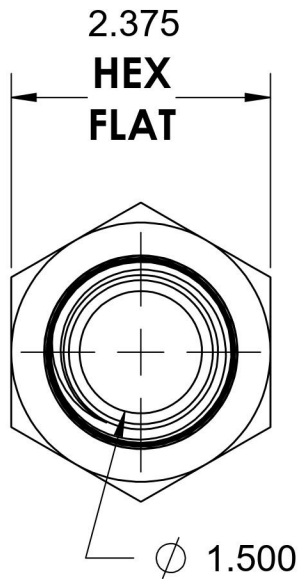

5405-24-24-SS

Stainless Steel, SAE J514 Pipe Expander, 1-1/2" Male NPTF 30° x 1-1/2" Female NPTF

6701 Cochran Road
Solon, Ohio 44139
Phone: (440) 248-1880
Toll Free: 1-888-331-1523

Temperature Rating	Material	Industry Standards	Series
-425°F to 1200°F	316/316L Stainless Steel	SAE J514 , SAE J476	5405-SS
Pressure Rating	Finish		Series Description
2400 psi	Passivated		SAE J514 Pipe Expander