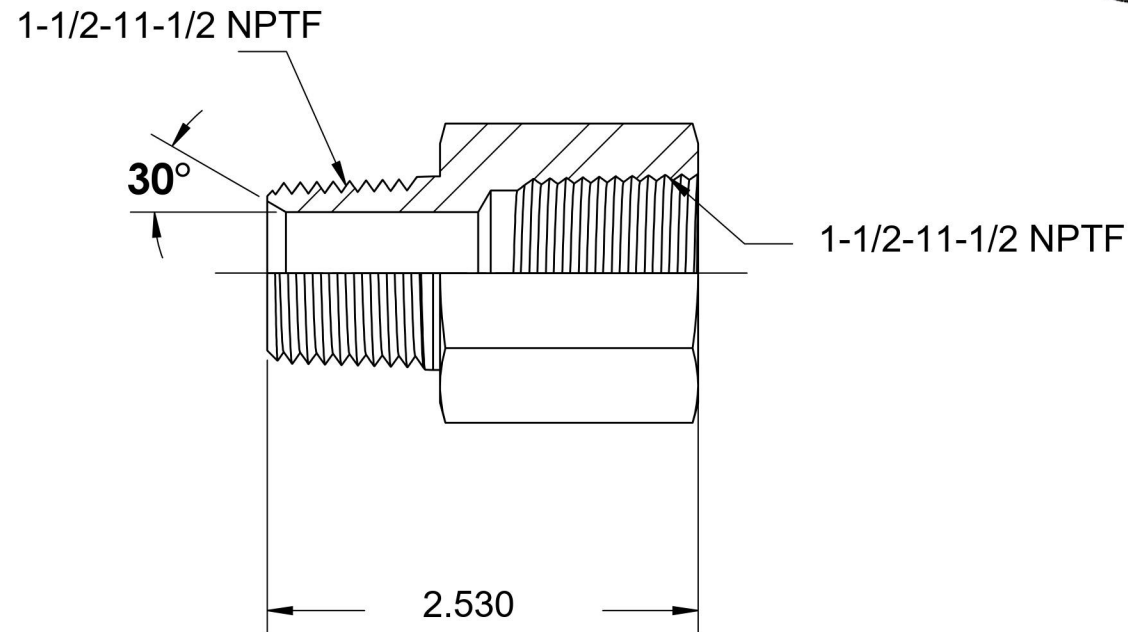

5405-24-24-SS

Stainless Steel, SAE J514 Pipe Expander, 1-1/2" Male NPTF 30° x 1-1/2" Female NPTF

6701 Cochran Road
Solon, Ohio 44139
Phone: (440) 248-1880
Toll Free: 1-888-331-1523

Temperature Rating	Material	Industry Standards	Series
-425°F to 1200°F	316/316L Stainless Steel	SAE J514 , SAE J476	5405-SS
Pressure Rating	Finish		Series Description
2400 psi	Passivated		SAE J514 Pipe Expander