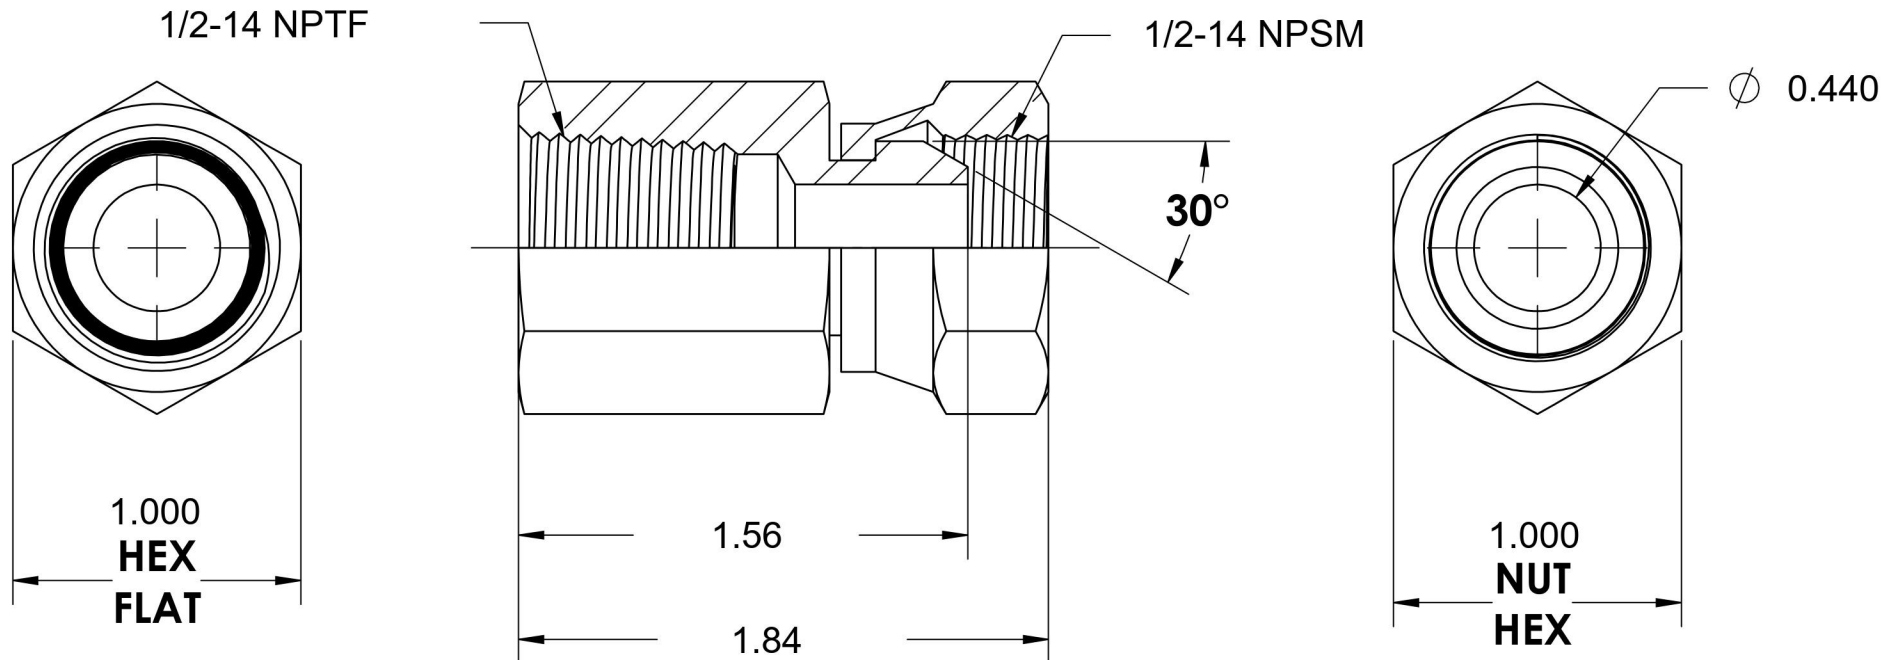

1405-08-08

Steel, SAE J514 NPSM Swivel Female Connector, 1/2" Female NPTF x 1/2" Female NPSM Swivel

6701 Cochran Road
Solon, Ohio 44139
Phone: (440) 248-1880
Toll Free: 1-888-331-1523

Temperature Rating -65°F to 500°F	Material C1045/12L14 Steel	Industry Standards SAE J514, SAE J476 ASTM B633	Series 1405
Pressure Rating 5000 psi	Finish Trivalent Zinc		Series Description SAE J514 NPSM Swivel Female Connector