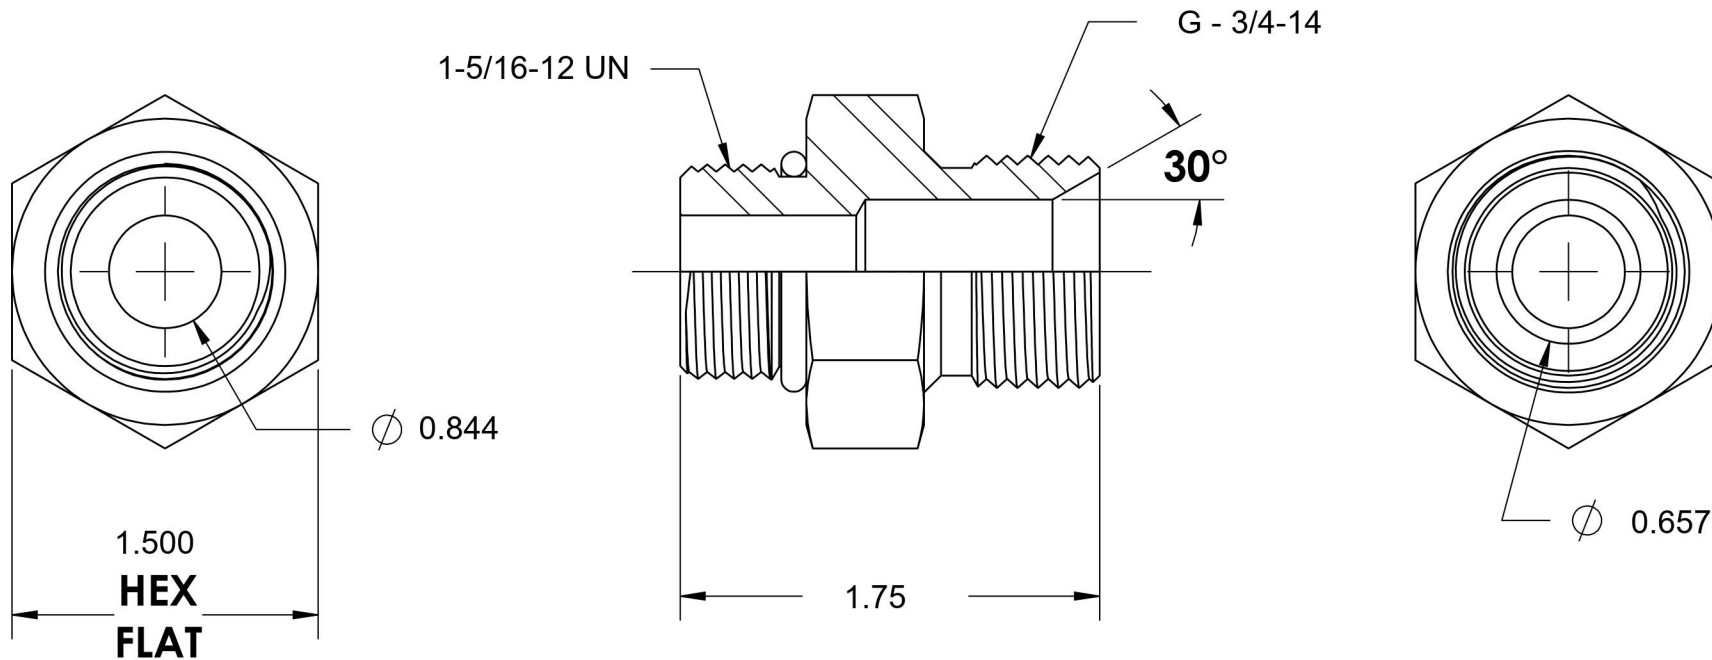

# 7062-16-12-SS

Stainless Steel, SAE J1926 O-Ring Boss Male BSPP Port/Line Adapter, 1-5/16-12 Male ORB x 3/4-14 Male BSPP 60° Line/Port

6701 Cochran Road  
Solon, Ohio 44139  
Phone: (440) 248-1880  
Toll Free: 1-888-331-1523

<b>Temperature Rating</b>	<b>Material</b>	<b>Industry Standards</b>	<b>Series</b>
-40°F to 250°F	316/316L Stainless Steel	SAE J1926, ISO 1179	7062-SS
<b>Pressure Rating</b>	<b>Finish</b>	ISO 8434-6	<b>Series Description</b>
2900 psi	Passivated		SAE J1926 O-Ring Boss Male BSPP Port/Line Adapter