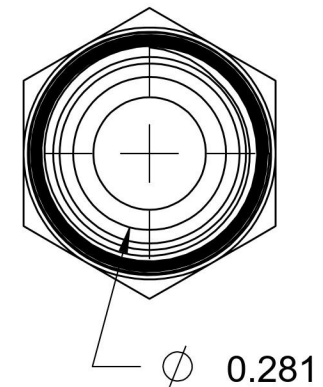

# 2404-12-04-SS

Stainless Steel, SAE J514 37° Flare Male Connector, 3/4" Male JIC x 1/4" Male NPTF 30°

6701 Cochran Road  
Solon, Ohio 44139  
Phone: (440) 248-1880  
Toll Free: 1-888-331-1523

<b>Temperature Rating</b> -425°F to 1200°F	<b>Material</b> 316/316L Stainless Steel	<b>Industry Standards</b> SAE J514 , SAE J476	<b>Series</b> 2404-SS
<b>Pressure Rating</b> 5000 psi	<b>Finish</b> Passivated		<b>Series Description</b> SAE J514 37° Flare Male Connector