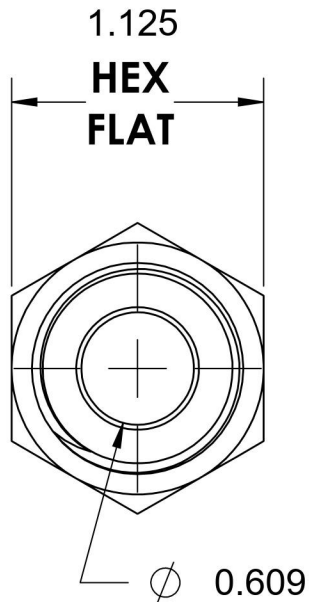

# 2404-12-04-SS

Stainless Steel, SAE J514 37° Flare Male Connector, 3/4" Male JIC x 1/4" Male NPTF 30°

6701 Cochran Road  
Solon, Ohio 44139  
Phone: (440) 248-1880  
Toll Free: 1-888-331-1523

<b>Temperature Rating</b> -425°F to 1200°F	<b>Material</b> 316/316L Stainless Steel	<b>Industry Standards</b> SAE J514 , SAE J476	<b>Series</b> 2404-SS
<b>Pressure Rating</b> 5000 psi	<b>Finish</b> Passivated		<b>Series Description</b> SAE J514 37° Flare Male Connector