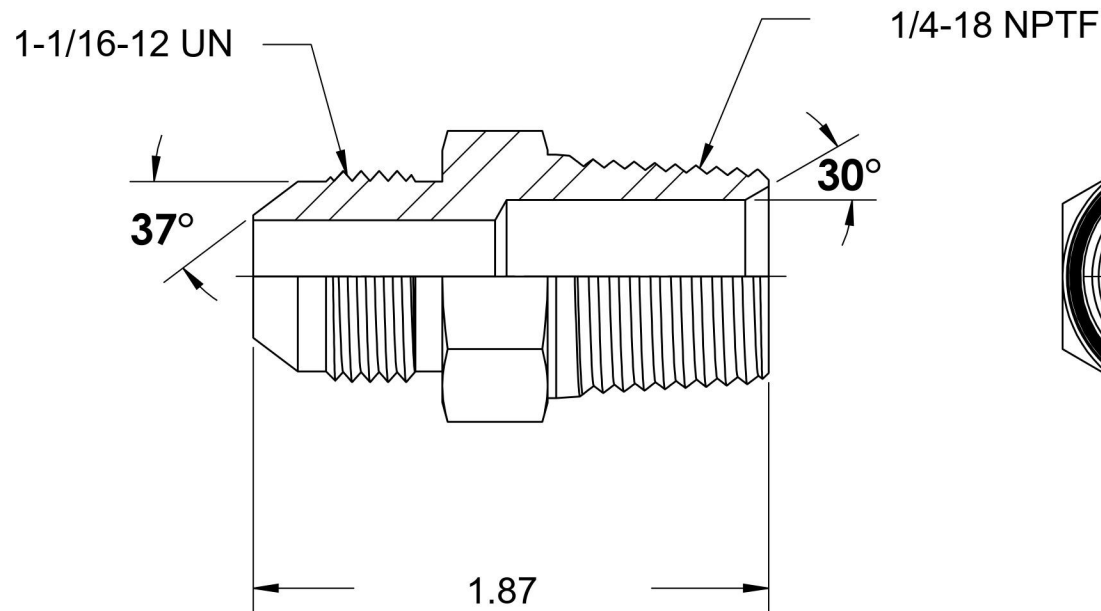

# 2404-12-04-SS

Stainless Steel, SAE J514 37° Flare Male Connector, 3/4" Male JIC x 1/4" Male NPTF 30°

6701 Cochran Road  
Solon, Ohio 44139  
Phone: (440) 248-1880  
Toll Free: 1-888-331-1523

<b>Temperature Rating</b> -425°F to 1200°F	<b>Material</b> 316/316L Stainless Steel	<b>Industry Standards</b> SAE J514 , SAE J476	<b>Series</b> 2404-SS
<b>Pressure Rating</b> 5000 psi	<b>Finish</b> Passivated		<b>Series Description</b> SAE J514 37° Flare Male Connector