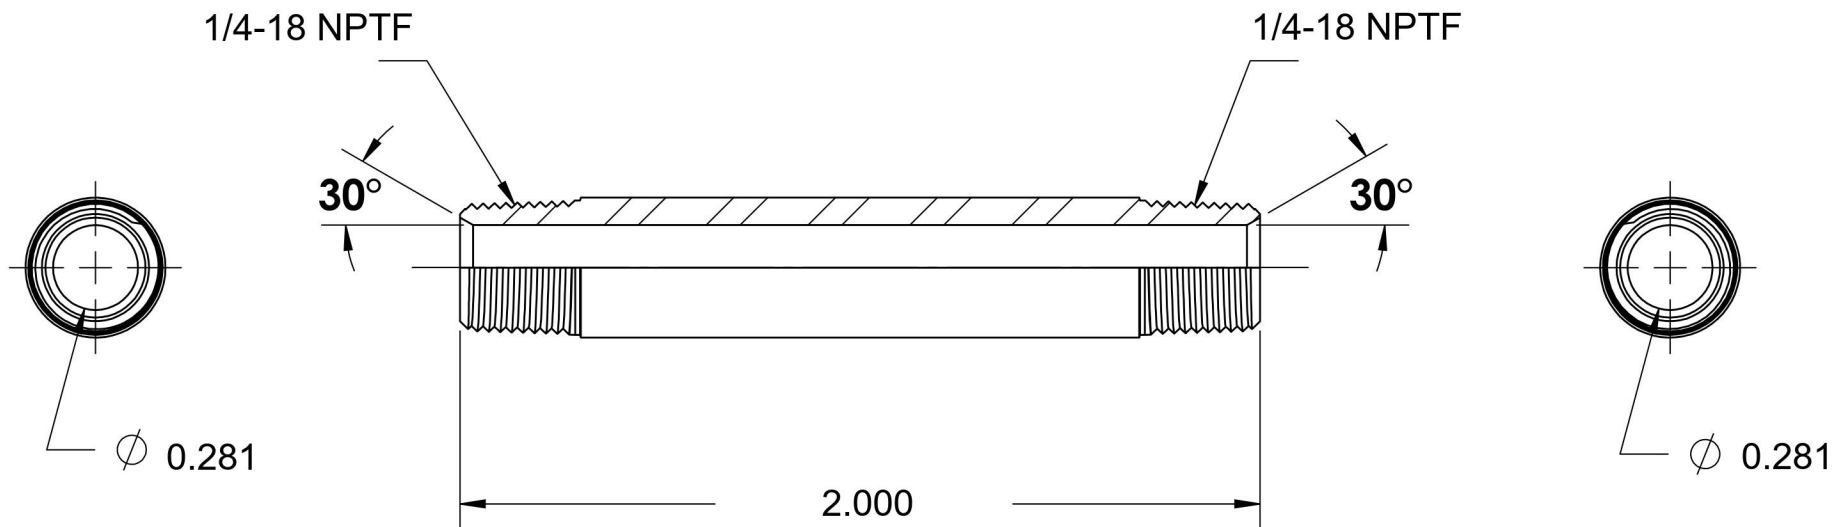

5404-N-04X2.000-SS

Stainless Steel, SAE J514 Pipe Long Nipple, 1/4" Male NPTF 30° x 1/4" Male NPTF 30°

6701 Cochran Road
Solon, Ohio 44139
Phone: (440) 248-1880
Toll Free: 1-888-331-1523

Temperature Rating	Material	Industry Standards	Series
-425°F to 1200°F	316/316L Stainless Steel	SAE J514, SAE J476	5404-N-SS
Pressure Rating	Finish		Series Description
7200 psi	Passivated		SAE J514 Pipe Long Nipple