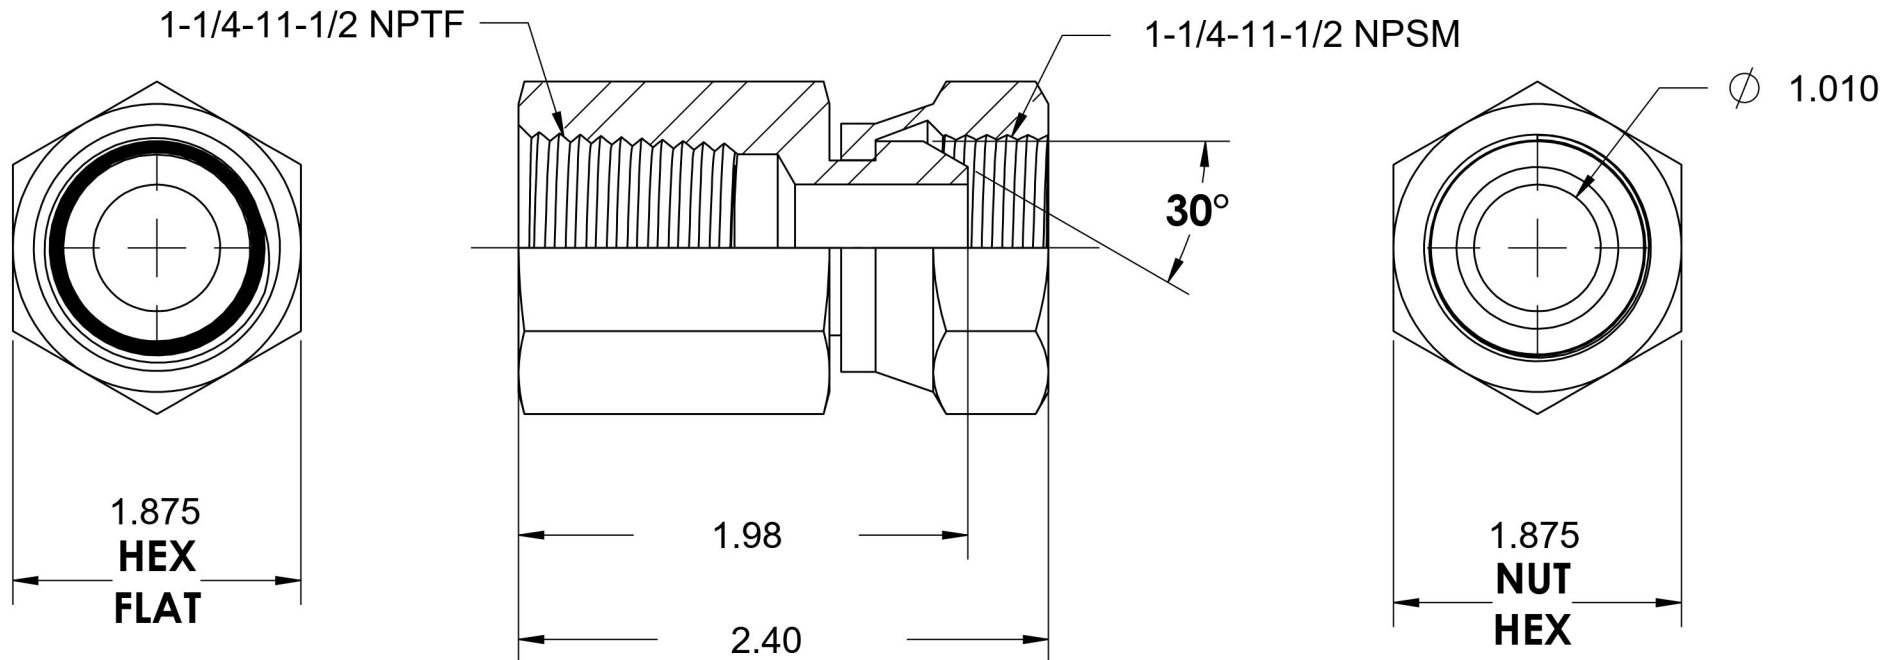

1405-20-20

Steel, SAE J514 NPSM Swivel Female Connector, 1-1/4" Female NPTF x 1-1/4" Female NPSM Swivel

6701 Cochran Road
Solon, Ohio 44139
Phone: (440) 248-1880
Toll Free: 1-888-331-1523

Temperature Rating

-65°F to 500°F

Pressure Rating

2500 psi

Material

C1045/12L14 Steel

Finish

Trivalent Zinc

Industry Standards

SAE J514, SAE J476
ASTM B633

Series

1405

Series Description

SAE J514 NPSM Swivel
Female Connector