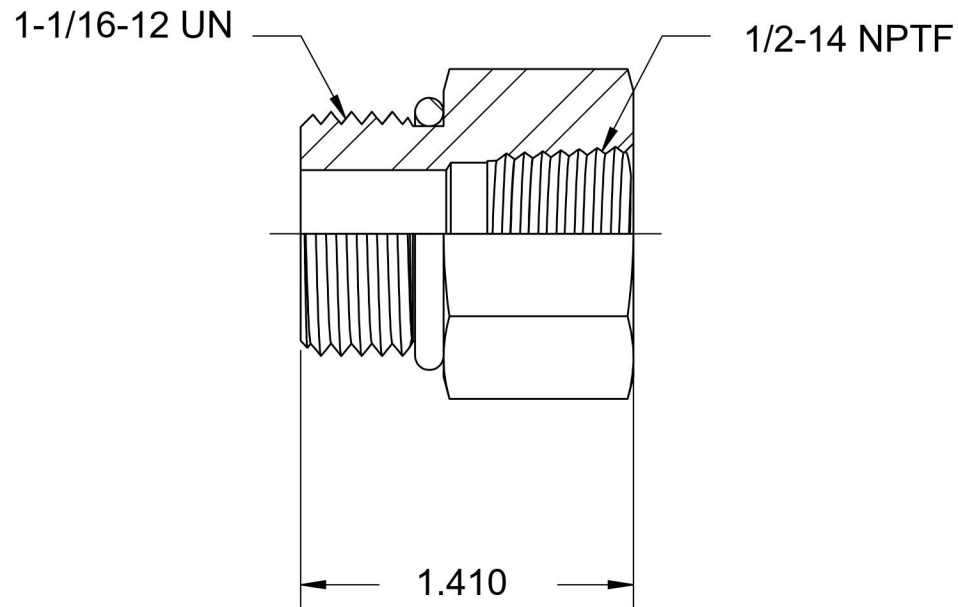

# 6405-12-08-O-SS

Stainless Steel, SAE J1926 O-Ring Boss Female Adapter, 1-1/16-12 Male ORB x 1/2" Female NPTF

6701 Cochran Road  
Solon, Ohio 44139  
Phone: (440) 248-1880  
Toll Free: 1-888-331-1523

<b>Temperature Rating</b>	<b>Material</b>	<b>Industry Standards</b>	<b>Series</b>
-40°F to 250°F	316/316L Stainless Steel	SAE J1926-3, SAE J476	6405-O-SS
<b>Pressure Rating</b>	<b>Finish</b>	SAE J515	<b>Series Description</b>
6000 psi	Passivated		SAE J1926 O-Ring Boss Female Adapter