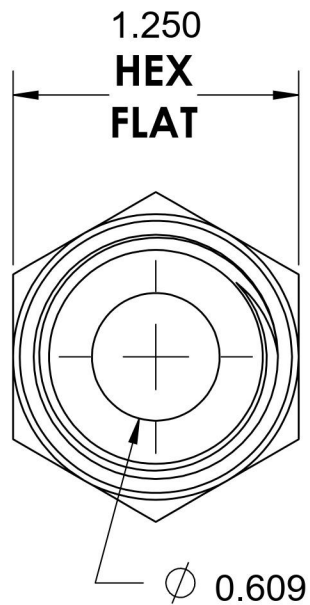

# 6405-12-08-O-SS

Stainless Steel, SAE J1926 O-Ring Boss Female Adapter, 1-1/16-12 Male ORB x 1/2" Female NPTF

6701 Cochran Road  
Solon, Ohio 44139  
Phone: (440) 248-1880  
Toll Free: 1-888-331-1523

<b>Temperature Rating</b>	<b>Material</b>	<b>Industry Standards</b>	<b>Series</b>
-40°F to 250°F	316/316L Stainless Steel	SAE J1926-3, SAE J476	6405-O-SS
<b>Pressure Rating</b>	<b>Finish</b>	SAE J515	<b>Series Description</b>
6000 psi	Passivated		SAE J1926 O-Ring Boss Female Adapter