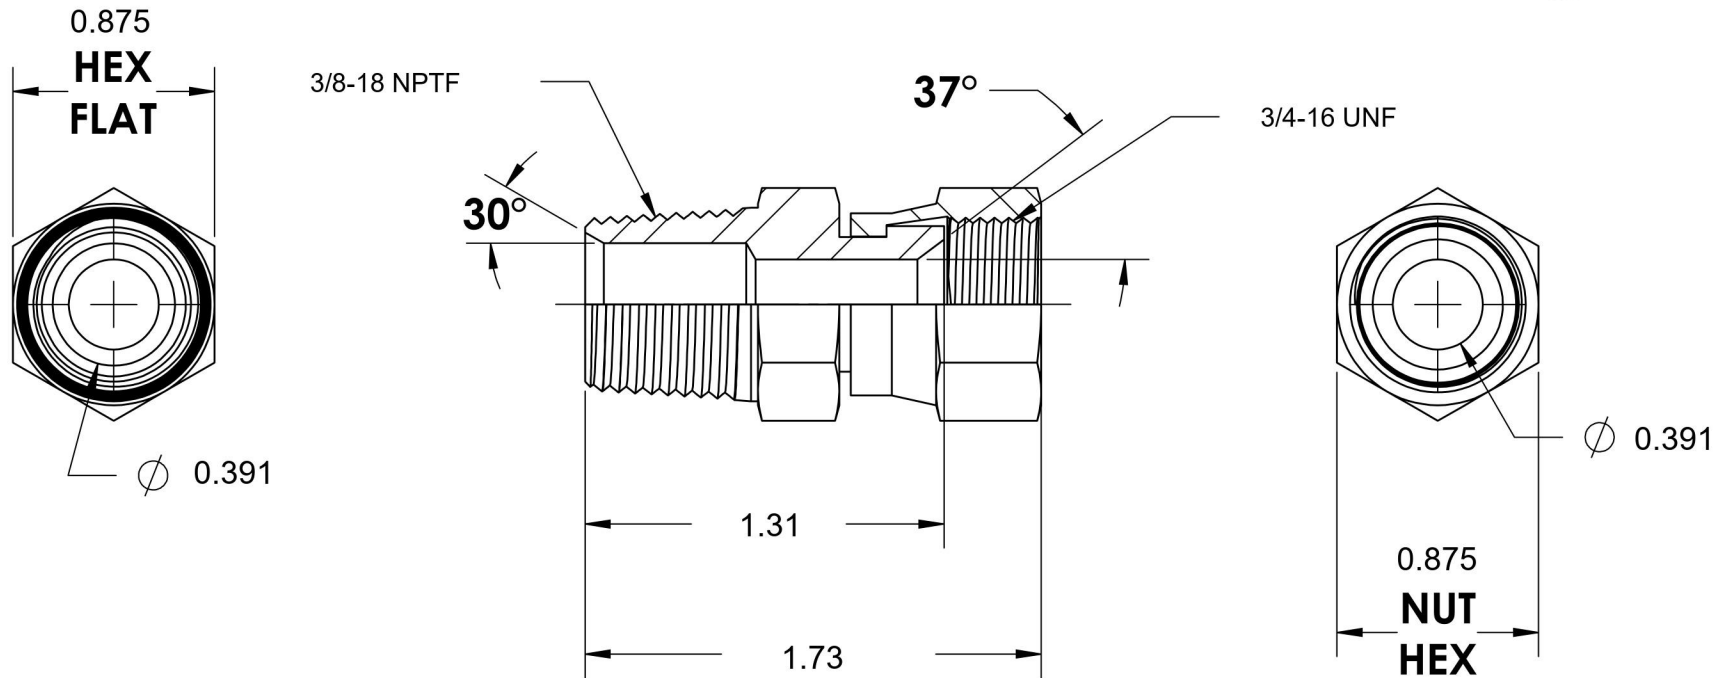

## Steel, SAE J514 37° Flare Swivel Male Connector, 3/8" Male NPTF 30° x 1/2" Female JIC Swivel

6701 Cochran Road  
Solon, Ohio 44139  
Phone: (440) 248-1880  
Toll Free: 1-888-331-1523

**Temperature Rating**

-65°F to 500°F

**Pressure Rating**

5000 psi

**Material**

C1045/12L14 Steel

**Finish**

Trivalent Zinc

**Industry Standards**

SAE J514 , SAE J476  
ASTM B633

**Series**

6505

**Series Description**

SAE J514 37° Flare Swivel  
Male Connector