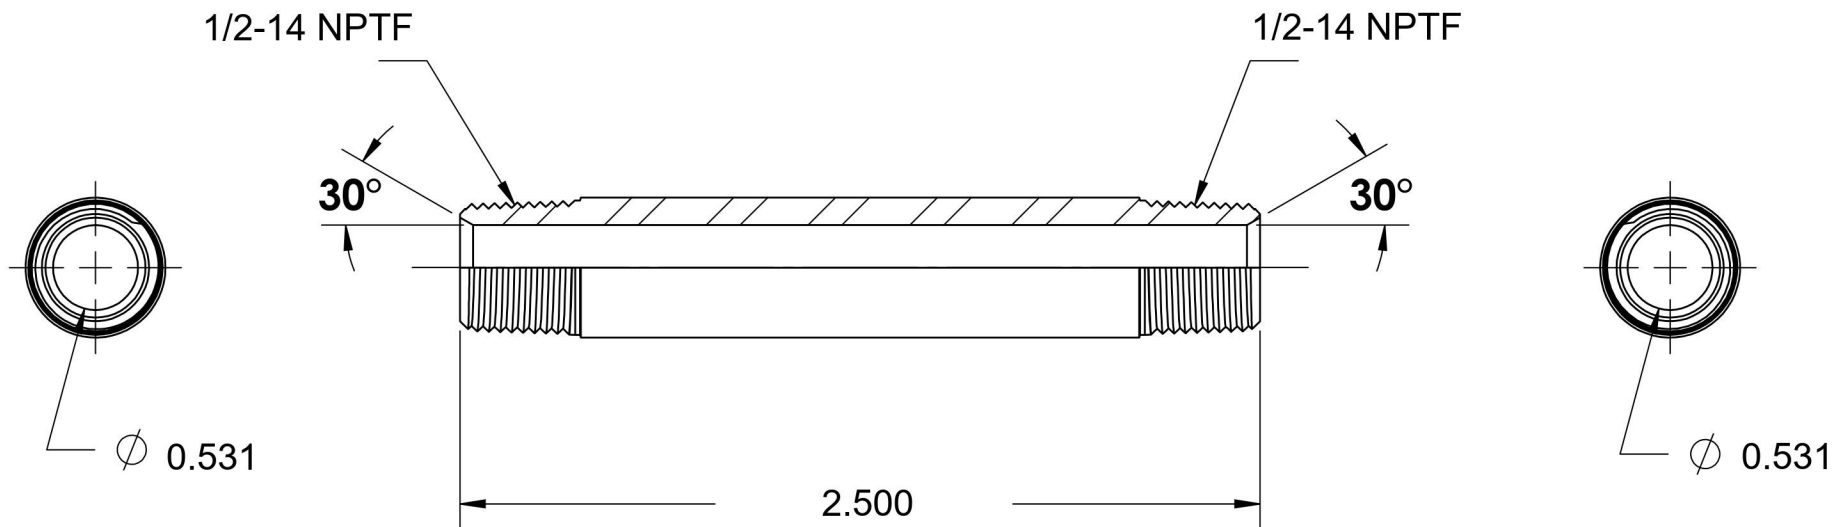

# 5404-N-08X2.500

Steel, SAE J514 Pipe Long Nipple, 1/2" Male NPTF 30° x 1/2" Male NPTF 30°

6701 Cochran Road  
Solon, Ohio 44139  
Phone: (440) 248-1880  
Toll Free: 1-888-331-1523

<b>Temperature Rating</b>	<b>Material</b>	<b>Industry Standards</b>	<b>Series</b>
-65°F to 500°F	C1045/12L14 Steel	SAE J514, SAE J476 ASTM B633	5404-N
<b>Pressure Rating</b>	<b>Finish</b>		<b>Series Description</b>
6000 psi	Trivalent Zinc		SAE J514 Pipe Long Nipple