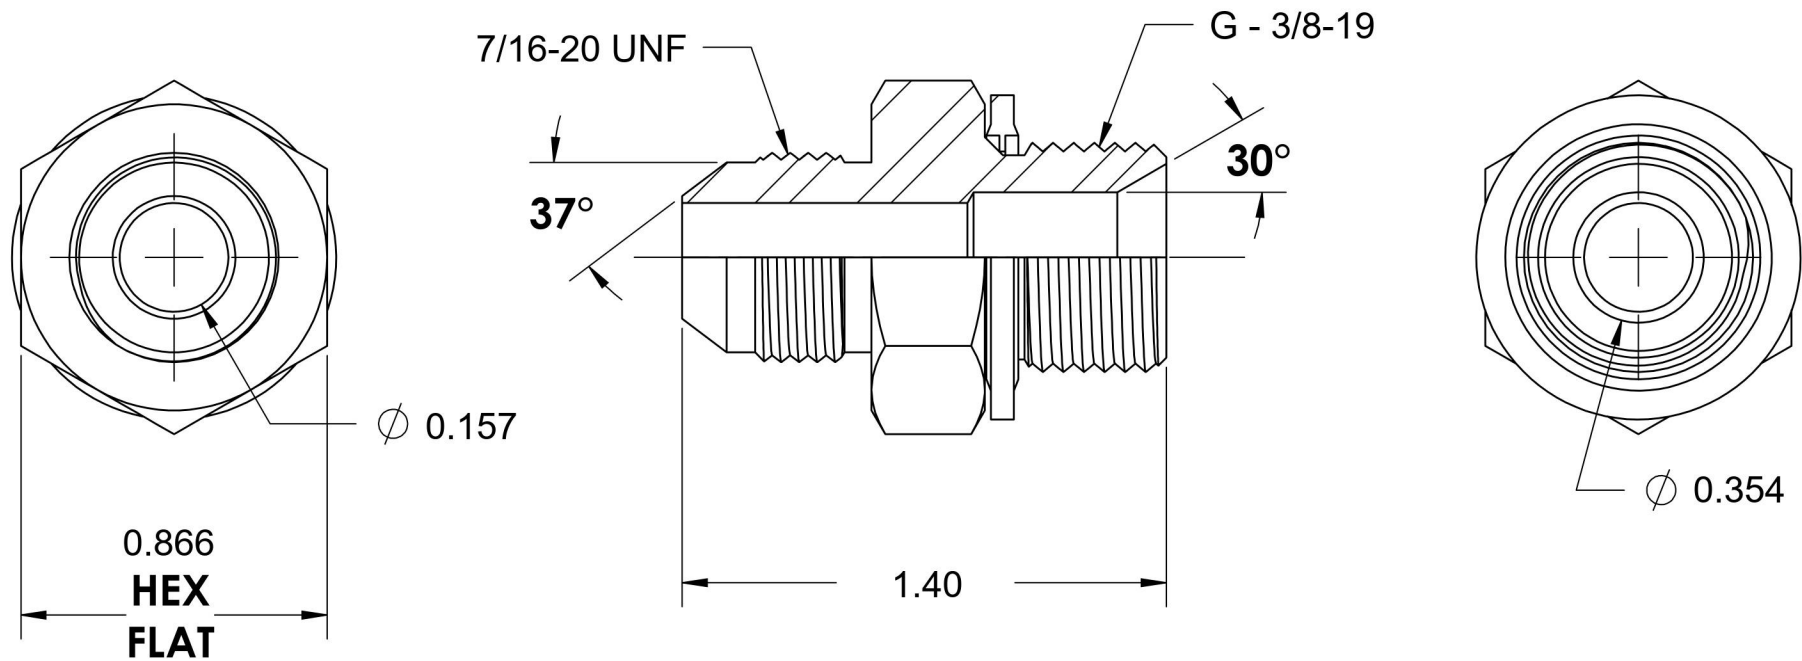

# 7002-04-06-BS

Steel, SAE J514 37° Flare BSPP Type (D) Bonded Seal Port/Line Adapter, 1/4" Male JIC x 3/8-19 Male BSPP 60° Line/Port

6701 Cochran Road  
Solon, Ohio 44139  
Phone: (440) 248-1880  
Toll Free: 1-888-331-1523

<b>Temperature Rating</b>	<b>Material</b>	<b>Industry Standards</b>	<b>Series</b>
-22°F to 257°F	C1045/12L14 Steel	SAE J514, ISO 1179	7002-BS
<b>Pressure Rating</b>	<b>Finish</b>	ASTM B633	<b>Series Description</b>
5100 psi	Trivalent Zinc		SAE J514 37° Flare BSPP Type (D) Bonded Seal Port/Line Adapter