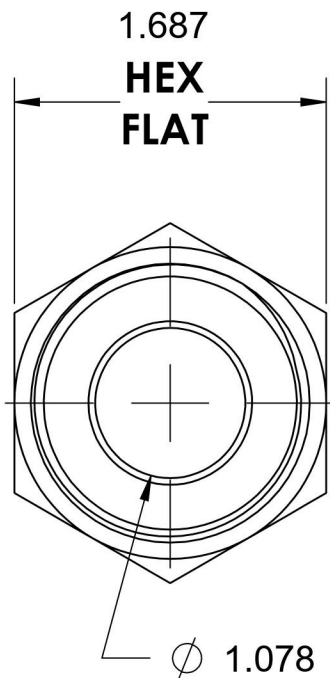

2408-20-B

Brass, SAE J514 37° Flare Plug, 1-1/4" Male JIC

6701 Cochran Road
Solon, Ohio 44139
Phone: (440) 248-1880
Toll Free: 1-888-331-1523

Temperature Rating -325°F to 400°F	Material C36000 Brass	Industry Standards SAE J514	Series 2408-B
Pressure Rating 2600 psi	Finish Natural Finish		Series Description SAE J514 37° Flare Plug