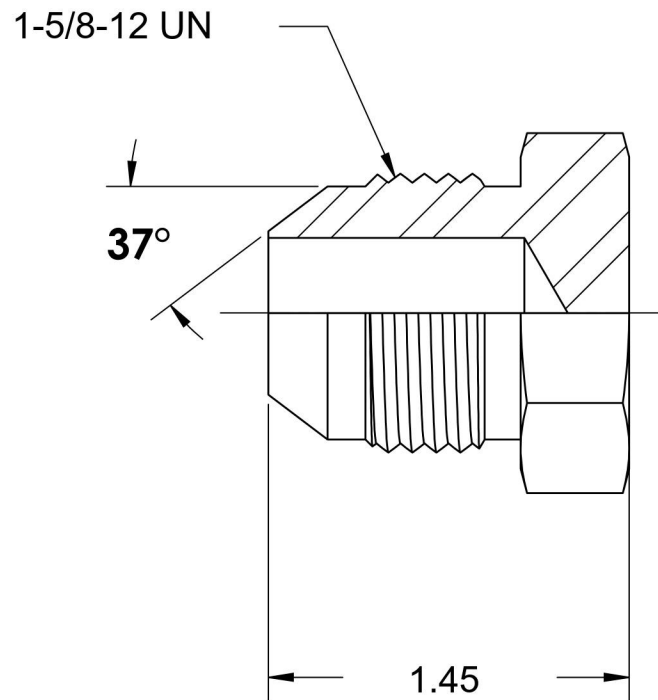

2408-20-B

Brass, SAE J514 37° Flare Plug, 1-1/4" Male JIC

6701 Cochran Road
Solon, Ohio 44139
Phone: (440) 248-1880
Toll Free: 1-888-331-1523

Temperature Rating -325°F to 400°F	Material C36000 Brass	Industry Standards SAE J514	Series 2408-B
Pressure Rating 2600 psi	Finish Natural Finish		Series Description SAE J514 37° Flare Plug