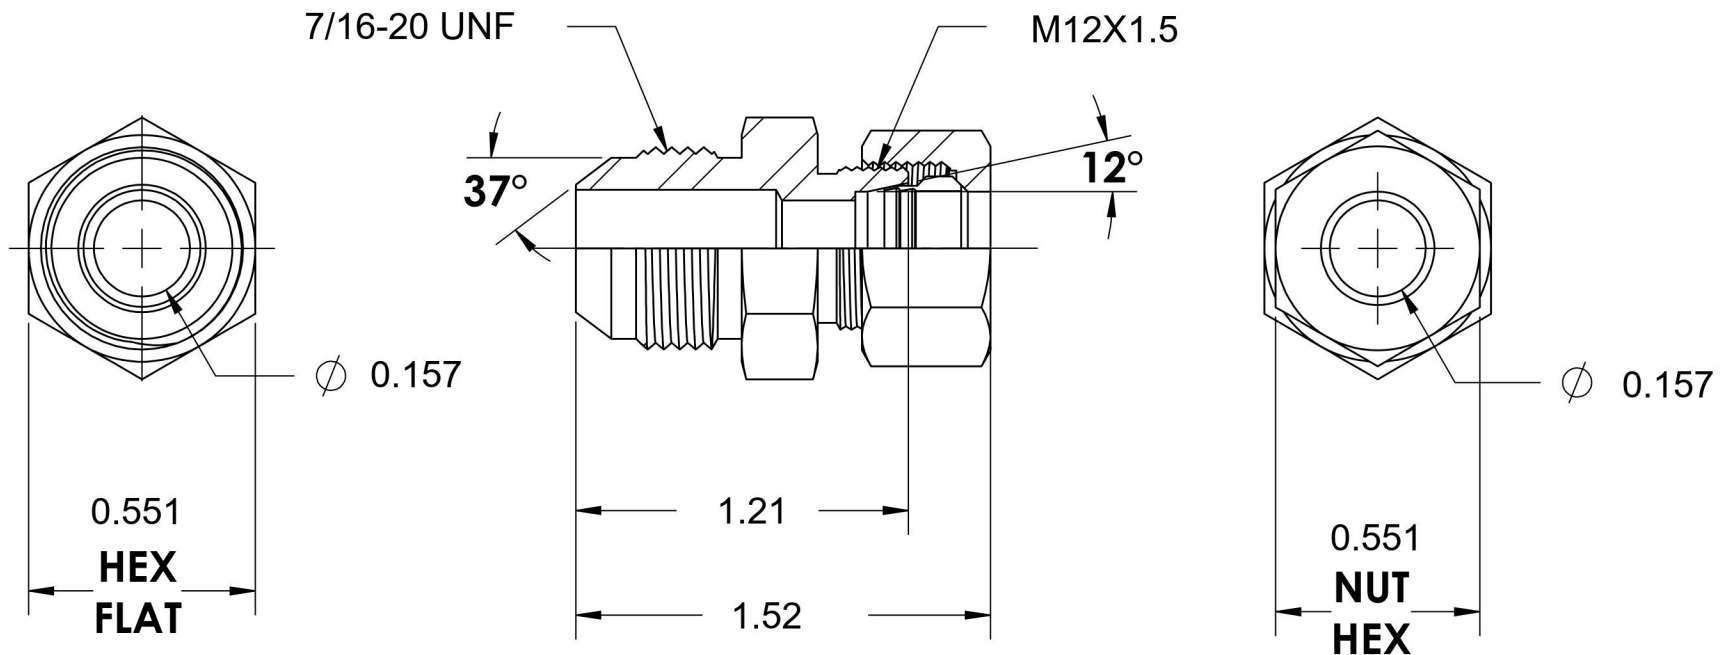

# 7005-04-L06-12-NBR

Steel, SAE J514 37° Flare/ISO 8434-1 Light Series Male Adapter, Nut and Bite Ring Assembled, 1/4" Male JIC x M12X1.5 DIN Tube

6701 Cochran Road  
Solon, Ohio 44139  
Phone: (440) 248-1880  
Toll Free: 1-888-331-1523

<b>Temperature Rating</b>	<b>Material</b>	<b>Industry Standards</b>	<b>Series</b>
-65°F to 500°F	C1045 / 12L14 Steel	SAE J514, ISO 8434-1	7005-DIN LIGHT-NBR
<b>Pressure Rating</b>	<b>Finish</b>	ASTM B633	<b>Series Description</b>
7250 psi	Trivalent Zinc		SAE J514 37° Flare/ISO 8434-1 Light Series Male Adapter Nut and Bite Ring Assembled