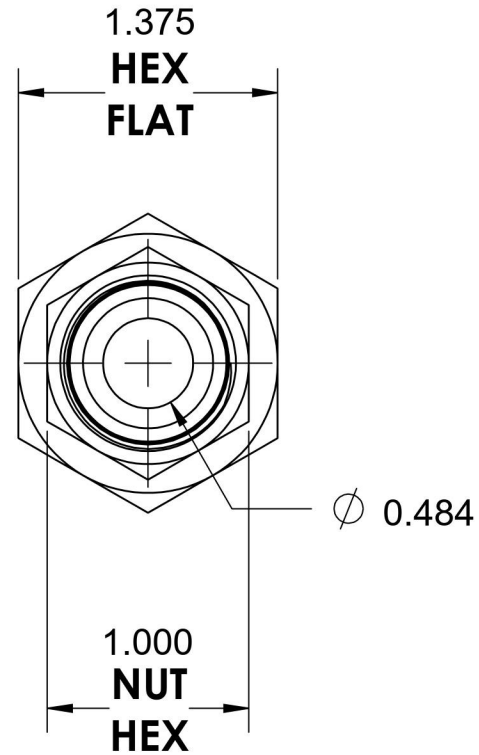

# 6506-12-10

Steel, SAE J514 37° Flare Swivel Female Connector, 3/4" Female NPTF x 5/8" Female JIC Swivel

6701 Cochran Road  
Solon, Ohio 44139  
Phone: (440) 248-1880  
Toll Free: 1-888-331-1523

<b>Temperature Rating</b> -65°F to 500°F	<b>Material</b> C1045/12L14 Steel	<b>Industry Standards</b> SAE J514 , SAE J476 ASTM B633	<b>Series</b> 6506
<b>Pressure Rating</b> 5000 psi	<b>Finish</b> Trivalent Zinc		<b>Series Description</b> SAE J514 37° Flare Swivel Female Connector