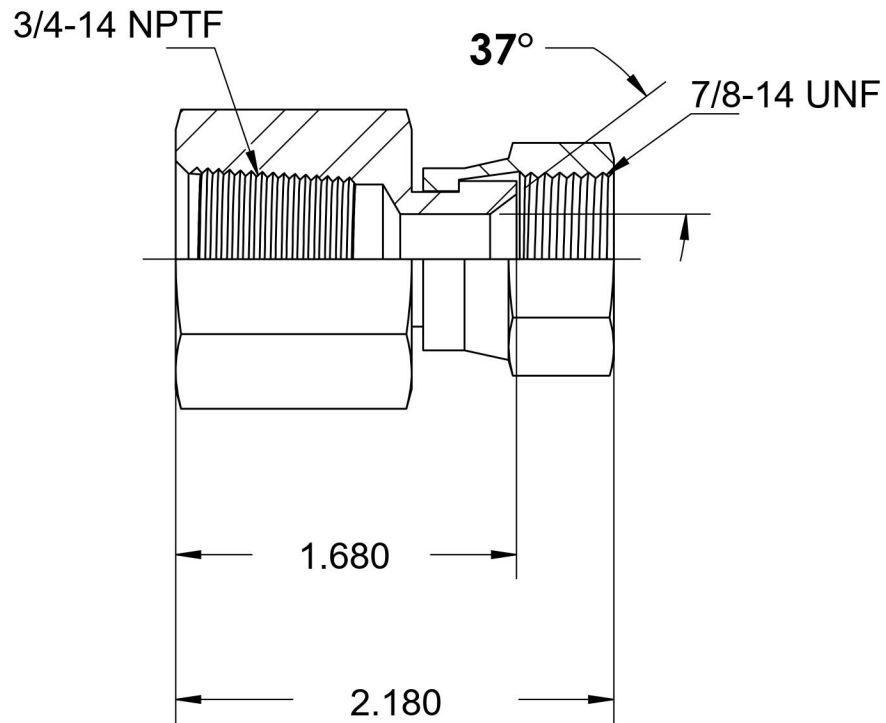

# 6506-12-10

Steel, SAE J514 37° Flare Swivel Female Connector, 3/4" Female NPTF x 5/8" Female JIC Swivel

6701 Cochran Road  
Solon, Ohio 44139  
Phone: (440) 248-1880  
Toll Free: 1-888-331-1523

<b>Temperature Rating</b> -65°F to 500°F	<b>Material</b> C1045/12L14 Steel	<b>Industry Standards</b> SAE J514 , SAE J476 ASTM B633	<b>Series</b> 6506
<b>Pressure Rating</b> 5000 psi	<b>Finish</b> Trivalent Zinc		<b>Series Description</b> SAE J514 37° Flare Swivel Female Connector