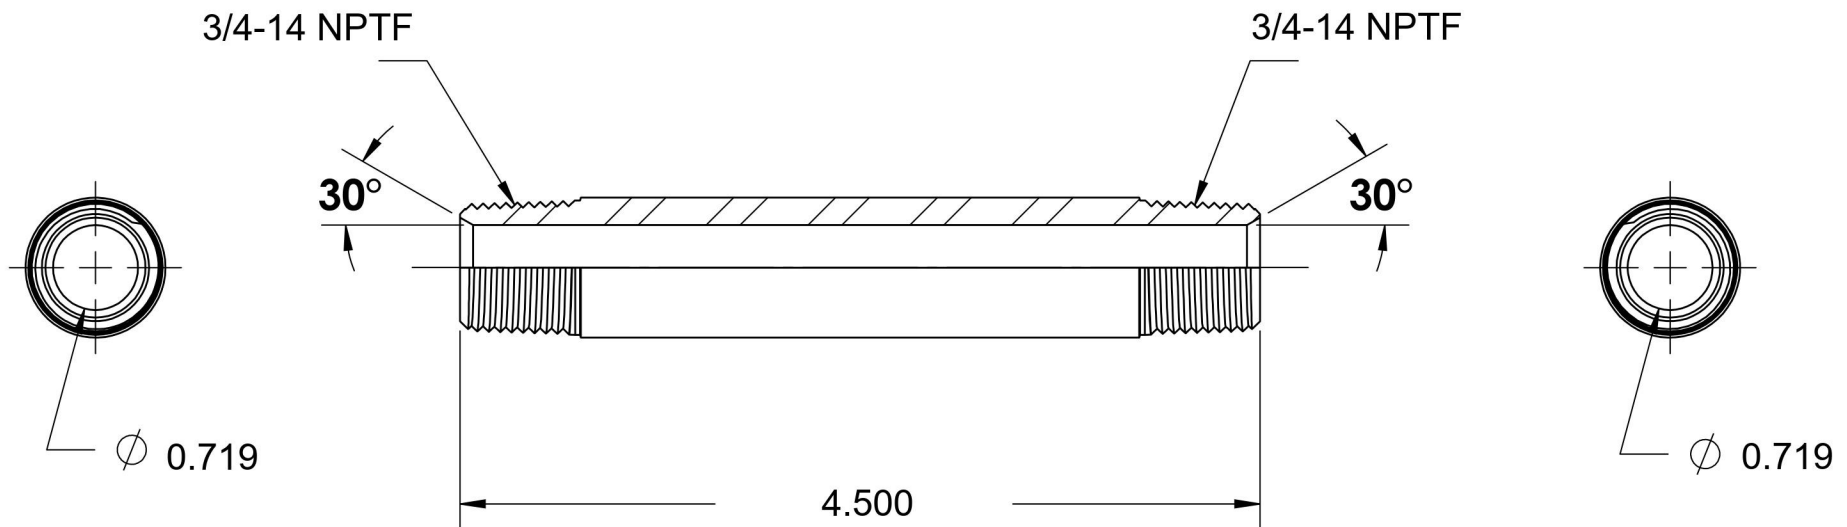

5404-N-12X4.500

Steel, SAE J514 Pipe Long Nipple, 3/4" Male NPTF 30° x 3/4" Male NPTF 30°

6701 Cochran Road
Solon, Ohio 44139
Phone: (440) 248-1880
Toll Free: 1-888-331-1523

Temperature Rating	Material	Industry Standards	Series
-65°F to 500°F	C1045/12L14 Steel	SAE J514, SAE J476 ASTM B633	5404-N
Pressure Rating	Finish		Series Description
5500 psi	Trivalent Zinc		SAE J514 Pipe Long Nipple